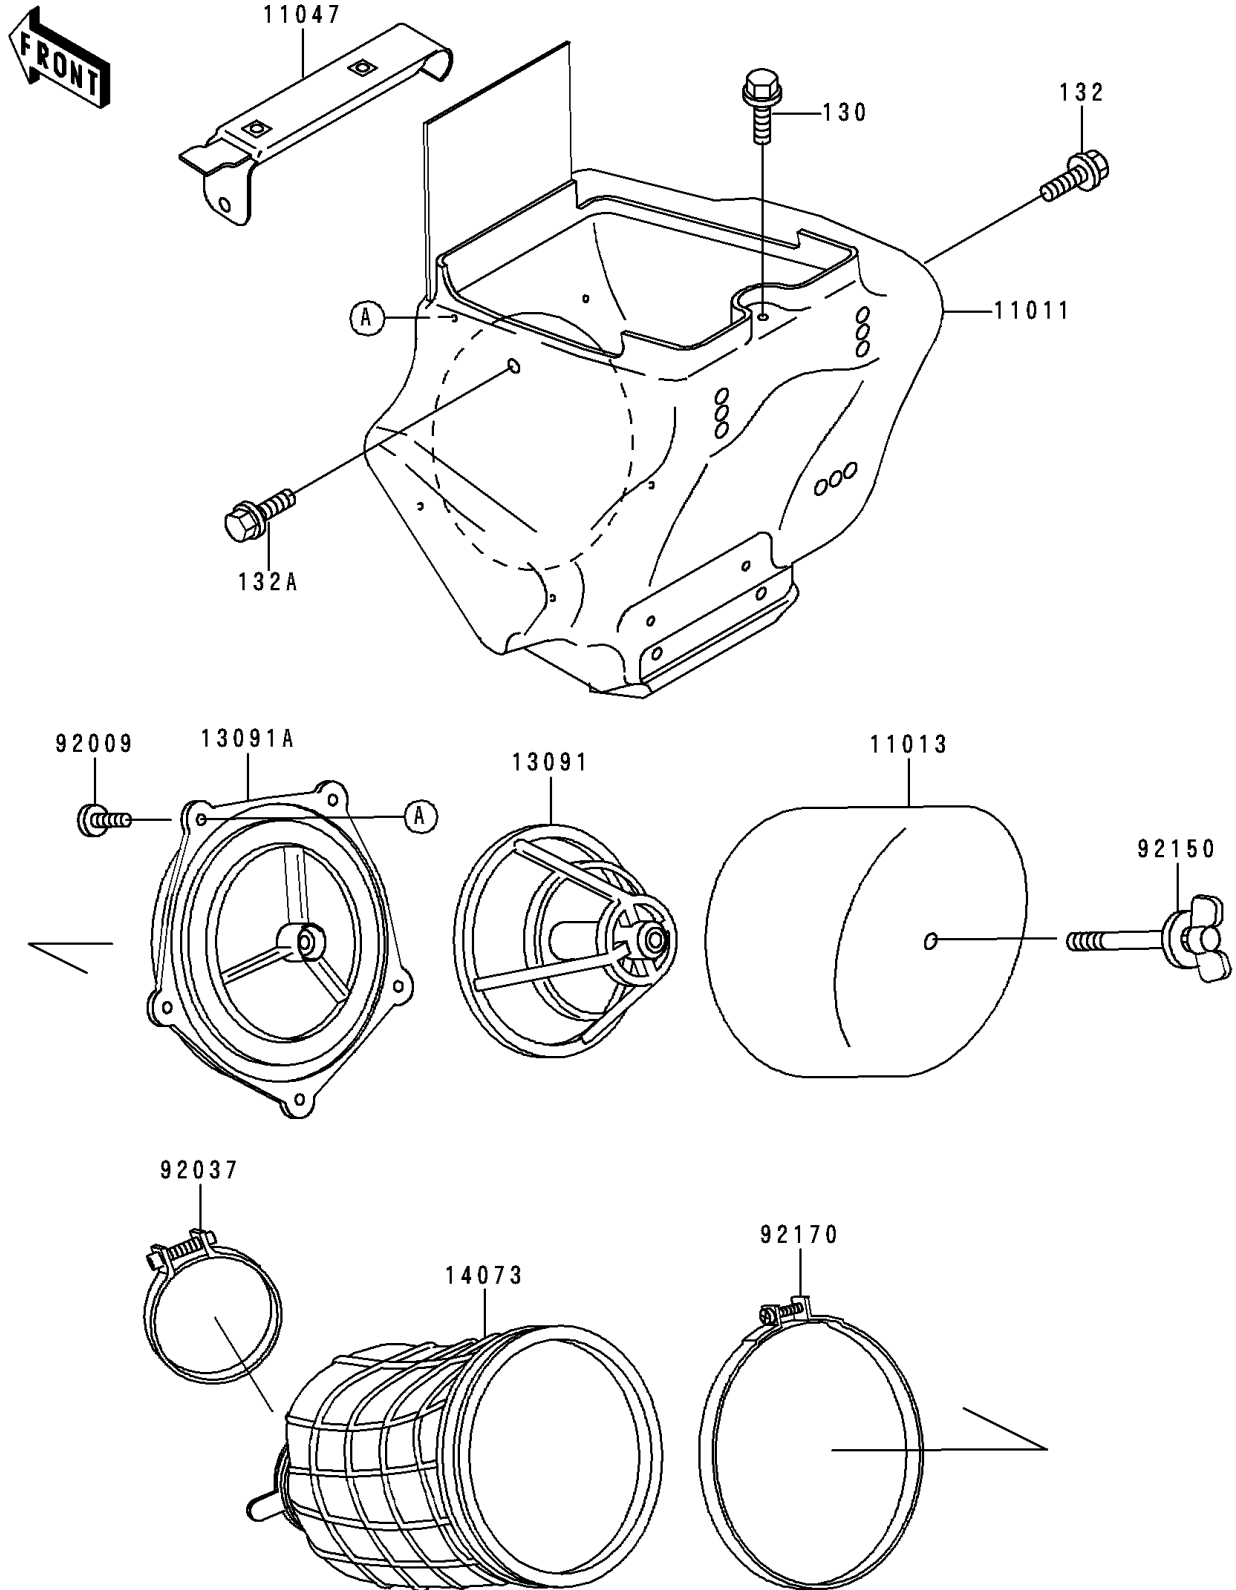

# 1997 KX80 PARTS DIAGRAM

Air Cleaner

E1130

# 1997 KX80 PARTS LIST

## Air Cleaner

ITEM NAME	PART NUMBER	QUANTITY
BOLT-FLANGED (Ref # 130)	130G0608	1
BOLT-FLANGED-SMALL (Ref # 132)	132G0614	1
BOLT-FLANGED-SMALL (Ref # 132A)	132G0620	1
CASE-AIR FILTER (Ref # 11011)	11011-1426	1
ELEMENT-AIR FILTER (Ref # 11013)	11013-1201	1
BRACKET,IGNITER (Ref # 11047)	11047-1361	1
HOLDER,ELEMENT (Ref # 13091)	13091-1696	1
HOLDER (Ref # 13091A)	13091-1697	1
DUCT,AIR FILTER (Ref # 14073)	14073-1448	1
SCREW,TAPPING,5X14 (Ref # 92009)	92009-1197	5
CLAMP,55MM (Ref # 92037)	92037-1486	1
BOLT,WING (Ref # 92150)	92150-1565	1
CLAMP,126MM (Ref # 92170)	92170-1194	1