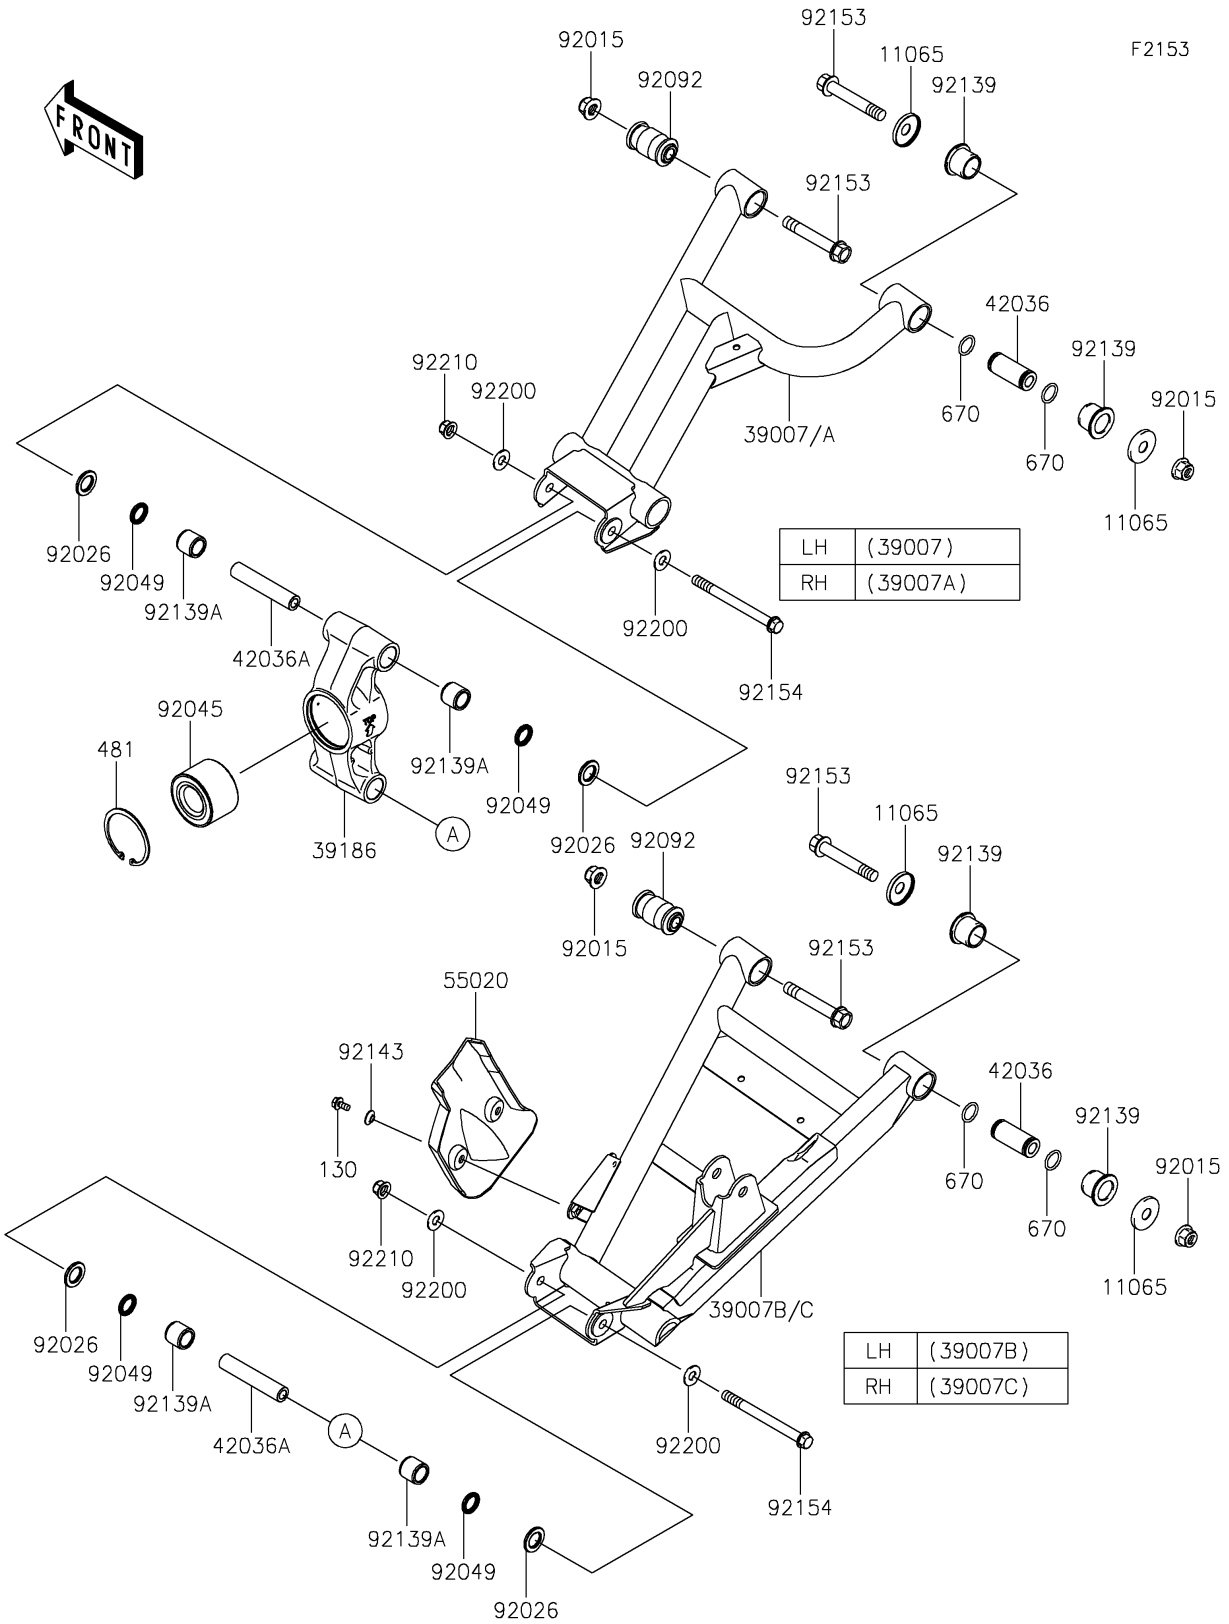

2021 TERYX4™ S CAMO PARTS DIAGRAM

Rear Suspension

2021 TERYX4™ S CAMO PARTS LIST

Rear Suspension

ITEM NAME	PART NUMBER	QUANTITY
CAP (Ref # 11065)	11065-0253	8
ARM-SUSP,RR,UPP,LH,BLACK (Ref # 39007)	39007-0449-10	1
ARM-SUSP,RR,UPP,RH,BLACK (Ref # 39007A)	39007-0450-10	1
ARM-SUSP,RR,LWR,LH,BLACK (Ref # 39007B)	39007-0451-10	1
ARM-SUSP,RR,LWR,RH,BLACK (Ref # 39007C)	39007-0452-10	1
KNUCKLE,RR (Ref # 39186)	39186-0316	2
SLEEVE (Ref # 42036)	42036-0062	4
SLEEVE,10X17X88 (Ref # 42036A)	42036-0710	4
GUARD,REAR ARM (Ref # 55020)	55020-0805	2
NUT,LOCK,FLANGED,12MM (Ref # 92015)	92015-1433	8
SPACER,17X28.6X3 (Ref # 92026)	92026-0746	8
BEARING-BALL,30X62X40 (Ref # 92045)	92045-0801	2
SEAL-OIL,17X24X3 (Ref # 92049)	92049-0726	8
BUSHING-RUBBER (Ref # 92092)	92092-0555	4
BUSHING (Ref # 92139)	92139-0231	8
BUSHING,17X24X21.5 (Ref # 92139A)	92139-0736	8
COLLAR (Ref # 92143)	92143-1087	4
BOLT,FLANGED,12X76.5 (Ref # 92153)	92153-1733	8
BOLT,FLANGED,10X117 (Ref # 92154)	92154-0743	4
WASHER,10.3X23X1.6 (Ref # 92200)	92200-2009	8
NUT,LOCK,FLANGED,10MM (Ref # 92210)	92210-1080	4
BOLT-FLANGED,6X12 (Ref # 130)	130BA0612	4
CIRCLIP (Ref # 481)	481J6200	2
O RING,18MM (Ref # 670)	670B2018	8