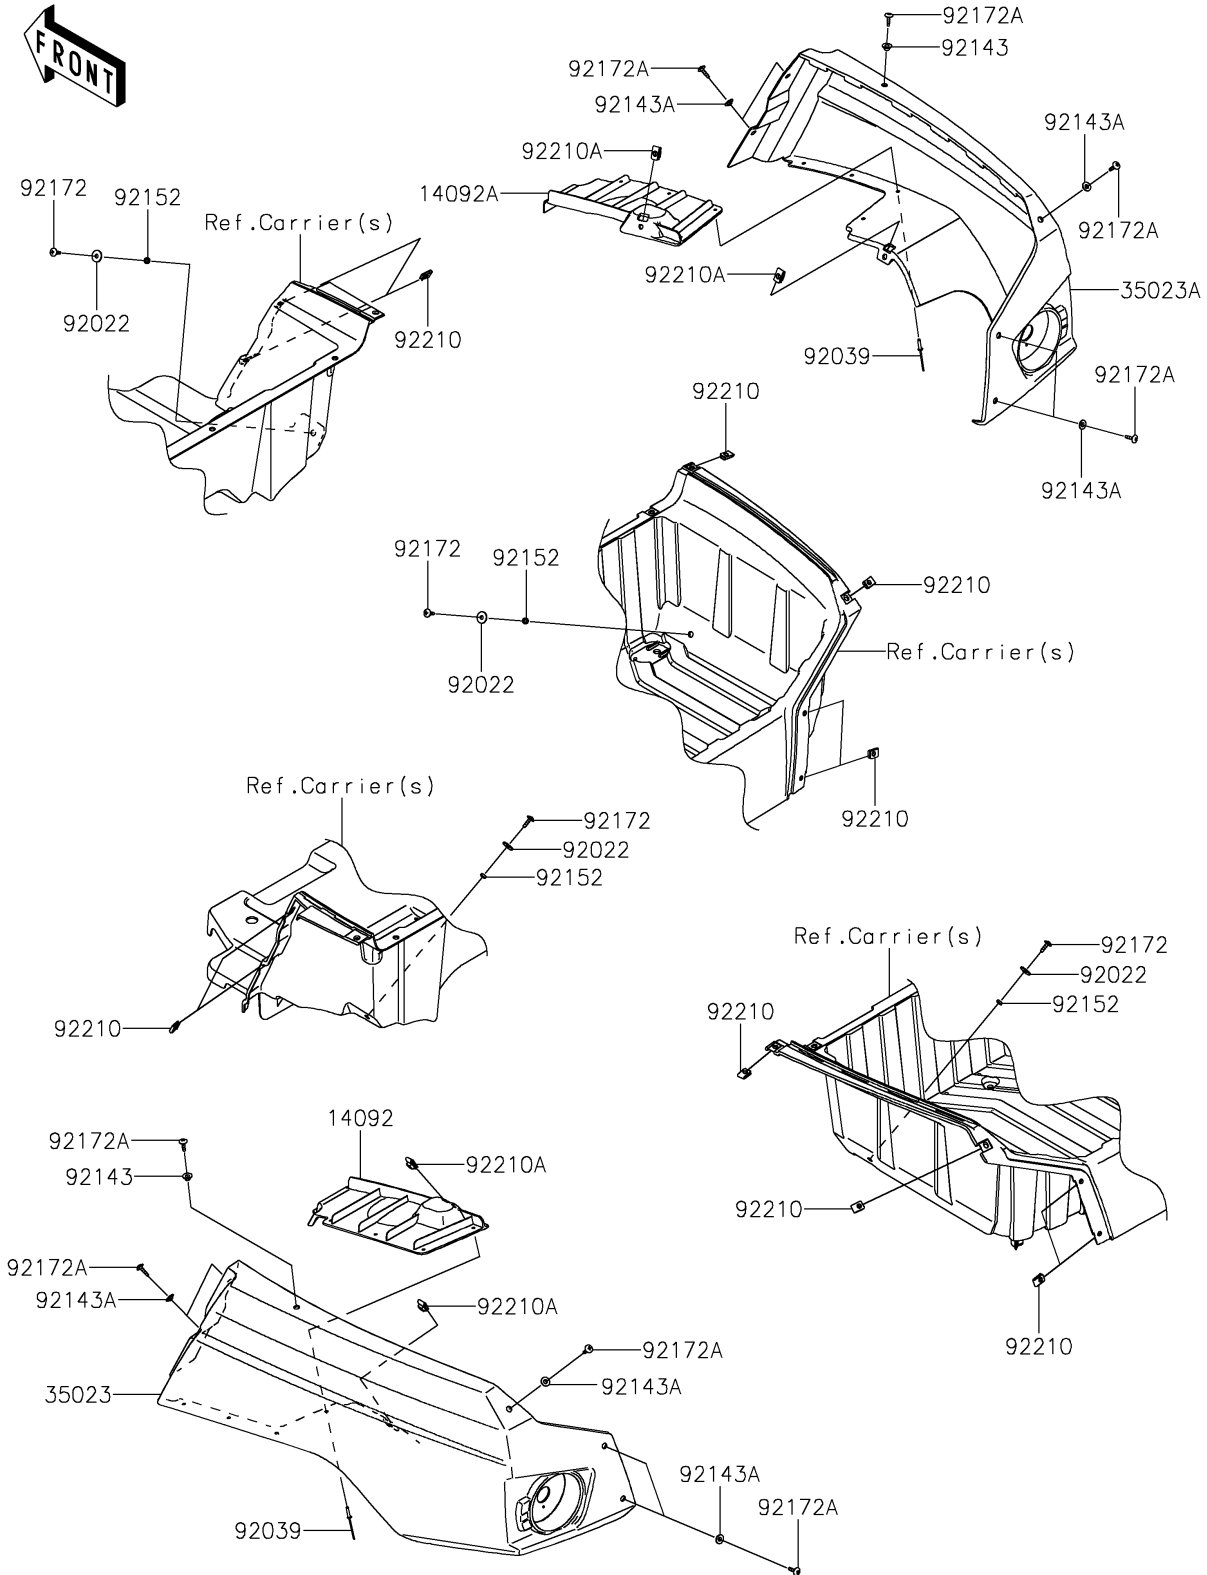

2021 TERYX4™ S CAMO PARTS DIAGRAM

Rear Fender(s)

F2172

2021 TERYX4™ S CAMO PARTS LIST

Rear Fender(s)

ITEM NAME	PART NUMBER	QUANTITY
COVER,INNER,LH (Ref # 14092)	14092-0863	1
COVER,INNER,RH (Ref # 14092A)	14092-0864	1
FENDER-REAR,LH,S.BLACK (Ref # 35023)	35023-0307-839	1
FENDER-REAR,RH,S.BLACK (Ref # 35023A)	35023-0308-839	1
WASHER,6.5X20X1.6,BLACK (Ref # 92022)	92022-1346	4
RIVET,5X23.3 (Ref # 92039)	92039-0769	8
COLLAR (Ref # 92143)	92143-1057	2
COLLAR (Ref # 92143A)	92143-1087	10
COLLAR,6.3X10X3 (Ref # 92152)	92152-1834	4
SCREW,6X18 (Ref # 92172)	92172-0002	4
SCREW,TAPPING,6X20 (Ref # 92172A)	92172-0488	12
NUT,LEAF SPRING,6MM (Ref # 92210)	92210-0624	12
NUT,6MM (Ref # 92210A)	92210-0891	4