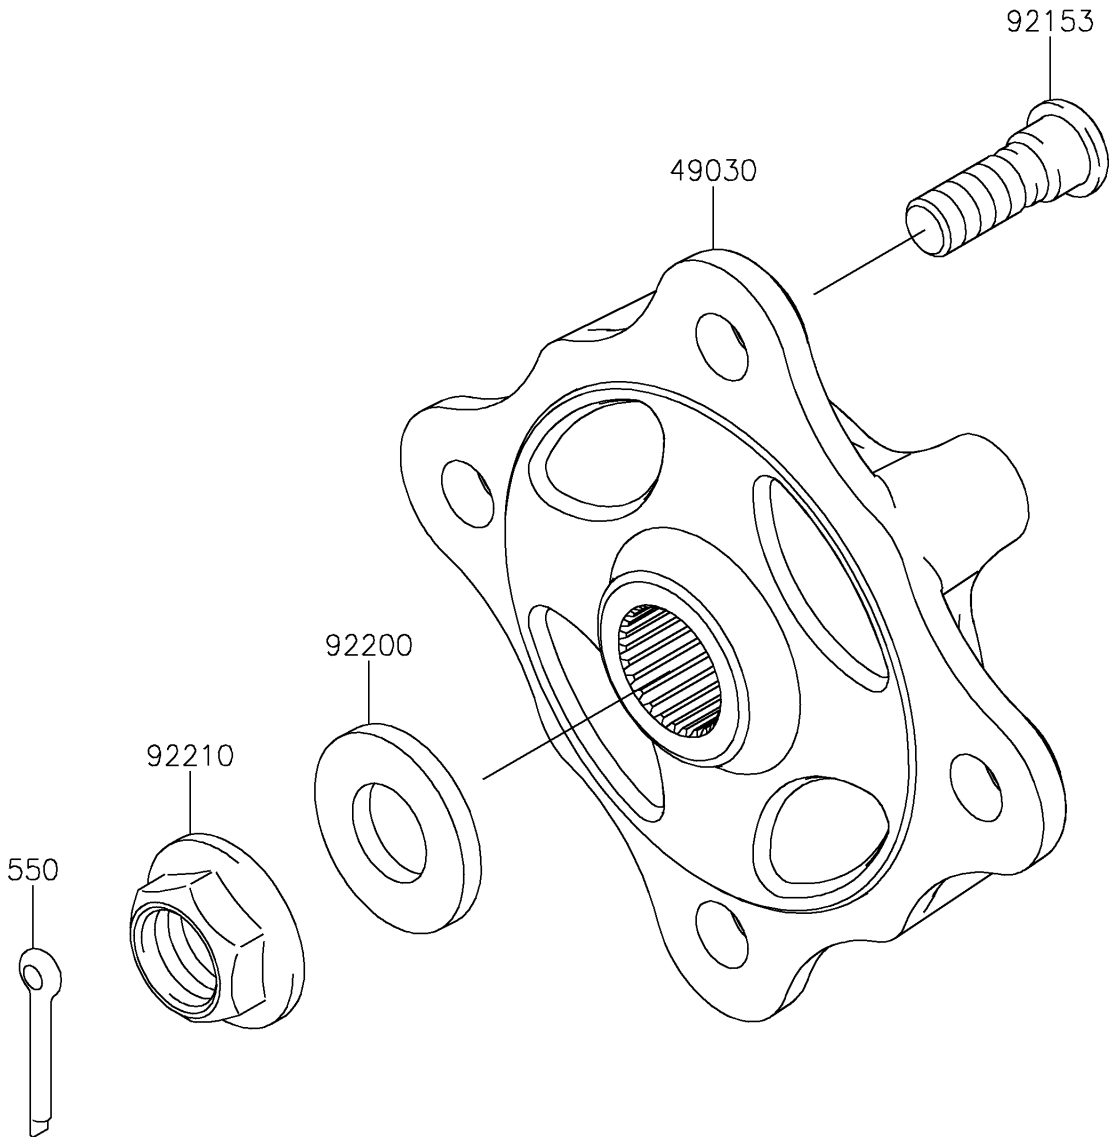

2021 TERYX4™ S CAMO PARTS DIAGRAM

Front Hubs/Brakes

F2230

2021 TERYX4™ S CAMO PARTS LIST

Front Hubs/Brakes

ITEM NAME	PART NUMBER	QUANTITY
-----------	-------------	----------