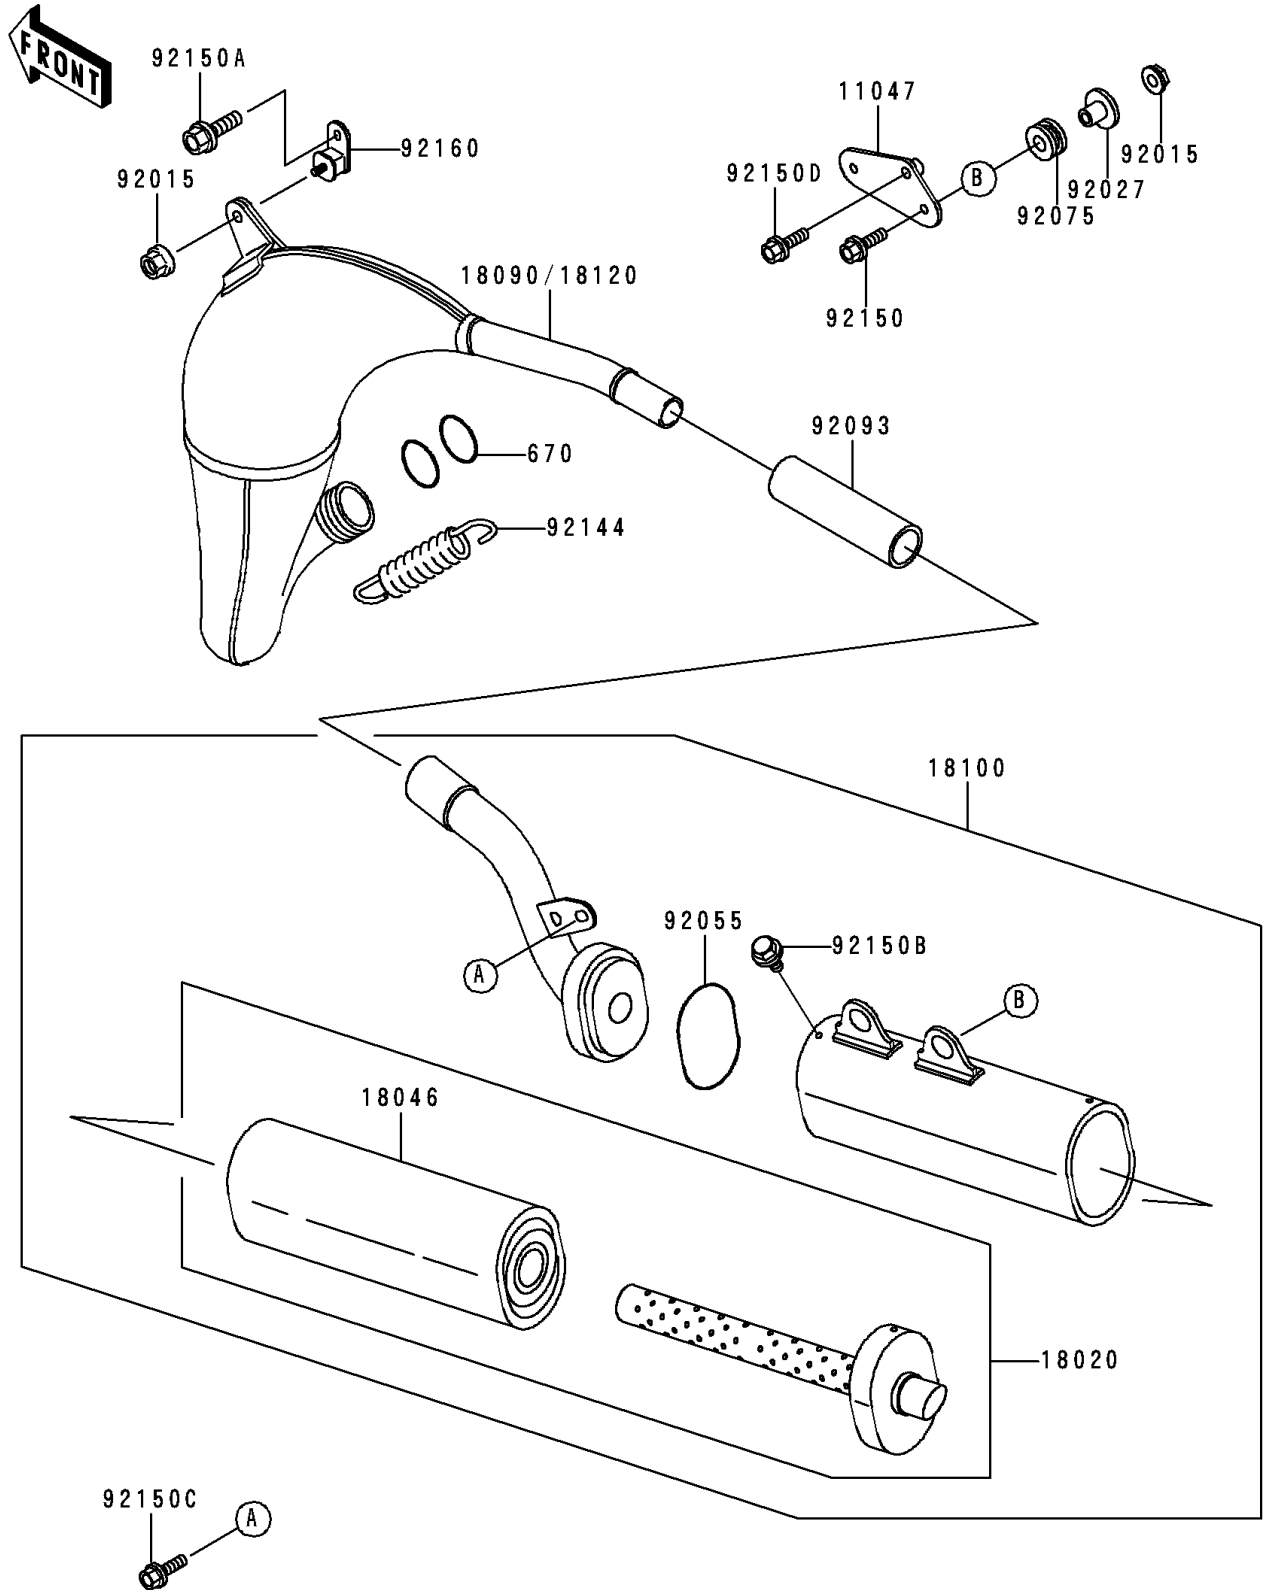

# 1997 KX80 PARTS DIAGRAM

Muffler(s)

E1140

## 1997 KX80 PARTS LIST

### Muffler(s)

ITEM NAME	PART NUMBER	QUANTITY
O RING,36MM (Ref # 670)	670E3036	2
BRACKET,MUFFLER (Ref # 11047)	11047-1495	1
BAFFLE (Ref # 18020)	18020-1233	1
WOOL (Ref # 18046)	18046-1354	1
BODY-ASSY-MUFFLER (Ref # 18100)	18100-1070	1
CHAMBER-EXHAUST (Ref # 18120)	18120-1076	1
NUT,FLANGED,6MM (Ref # 92015)	92015-1078	3
COLLAR,L=13.1,BLACK (Ref # 92027)	92027-1450	2
RING-O,BAFFLE PIPE (Ref # 92055)	92055-1461	1
DAMPER,MUFFLER FITTING (Ref # 92075)	92075-1857	2
SEAL,MUFFLER JOINT (Ref # 92093)	92093-1200	1
SPRING,EXHAUST CONNECTING (Ref # 92144)	92144-1470	2
BOLT,6X20 (Ref # 92150)	92150-1339	1
BOLT,6X14 (Ref # 92150A)	92150-1340	1
BOLT,5X8 (Ref # 92150B)	92150-1406	4
BOLT,6X12 (Ref # 92150C)	92150-1435	1
BOLT,FLANGED,6X25 (Ref # 92150D)	92150-1507	2
DAMPER,MUFFLER,FR (Ref # 92160)	92160-1176	1