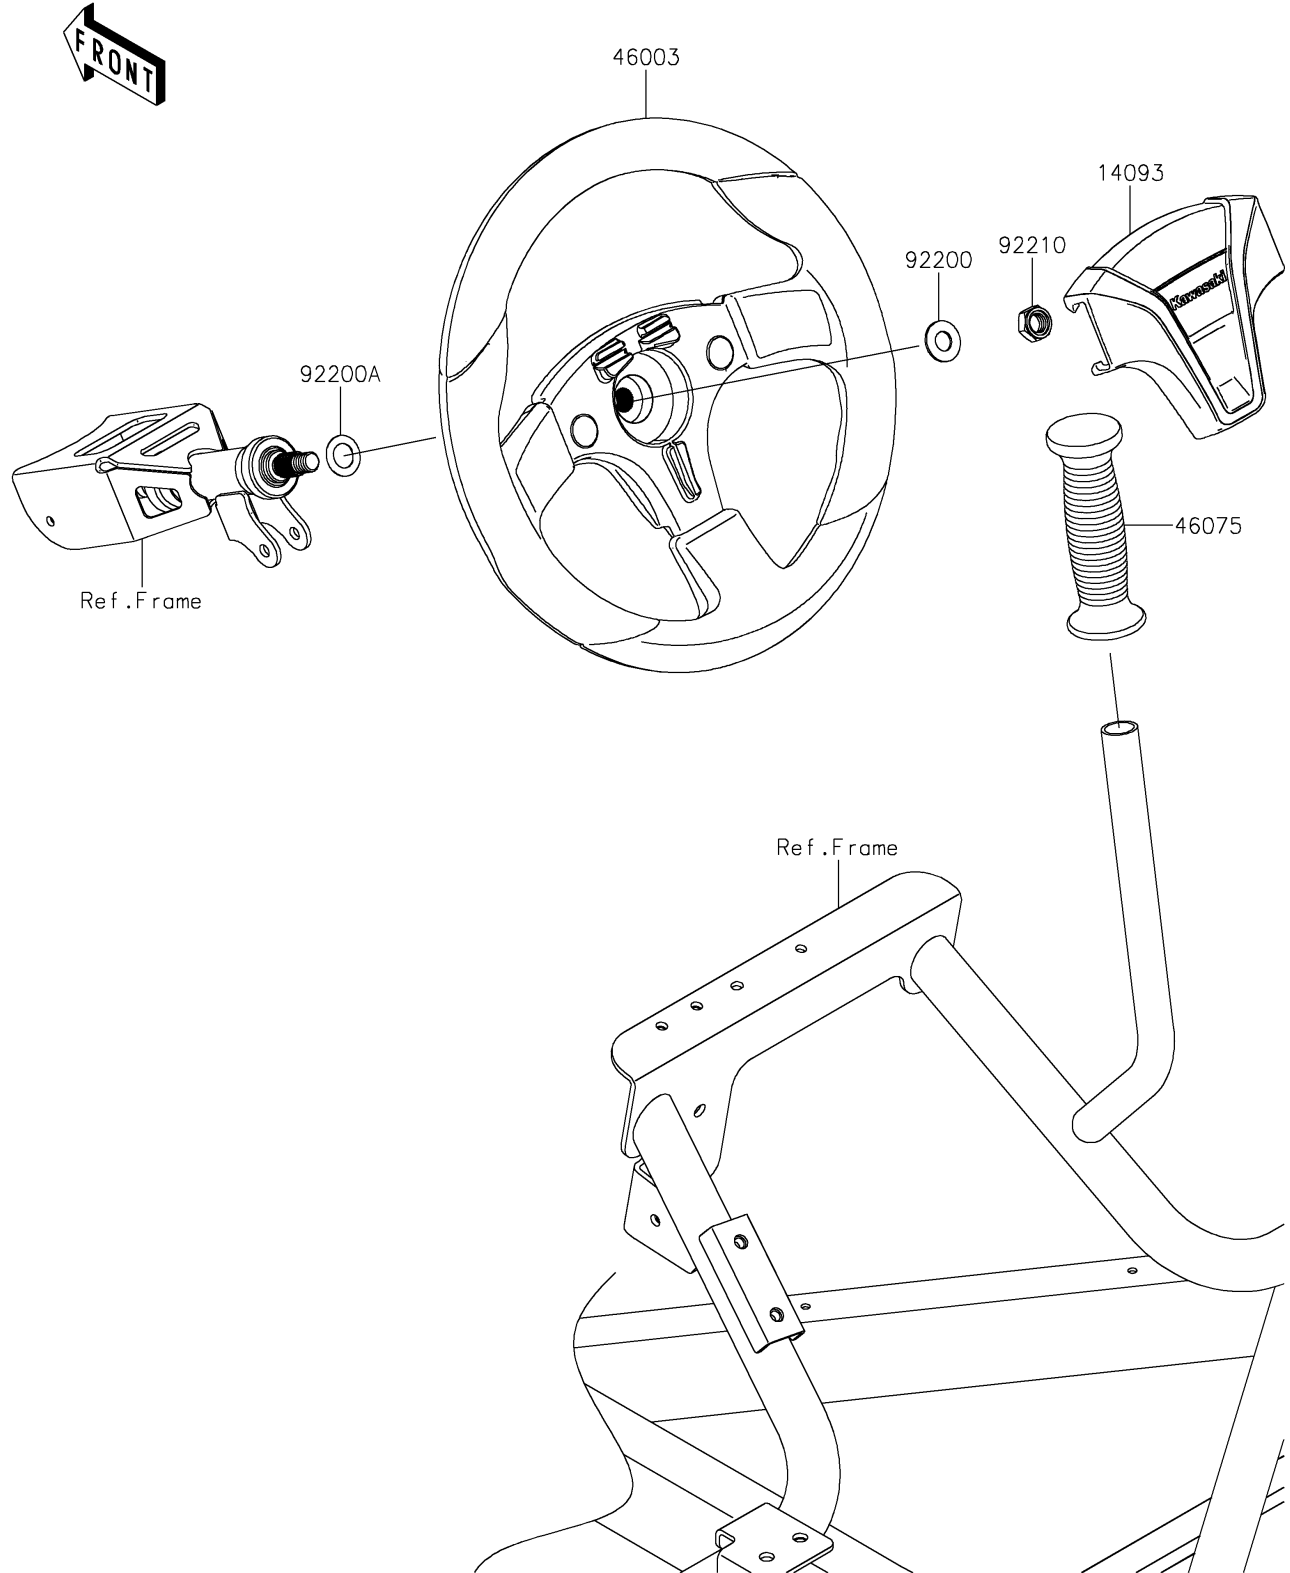

2021 TERYX4™ S CAMO PARTS DIAGRAM

Steering Wheel

F2311

2021 TERYX4™ S CAMO PARTS LIST

Steering Wheel

ITEM NAME	PART NUMBER	QUANTITY
-----------	-------------	----------