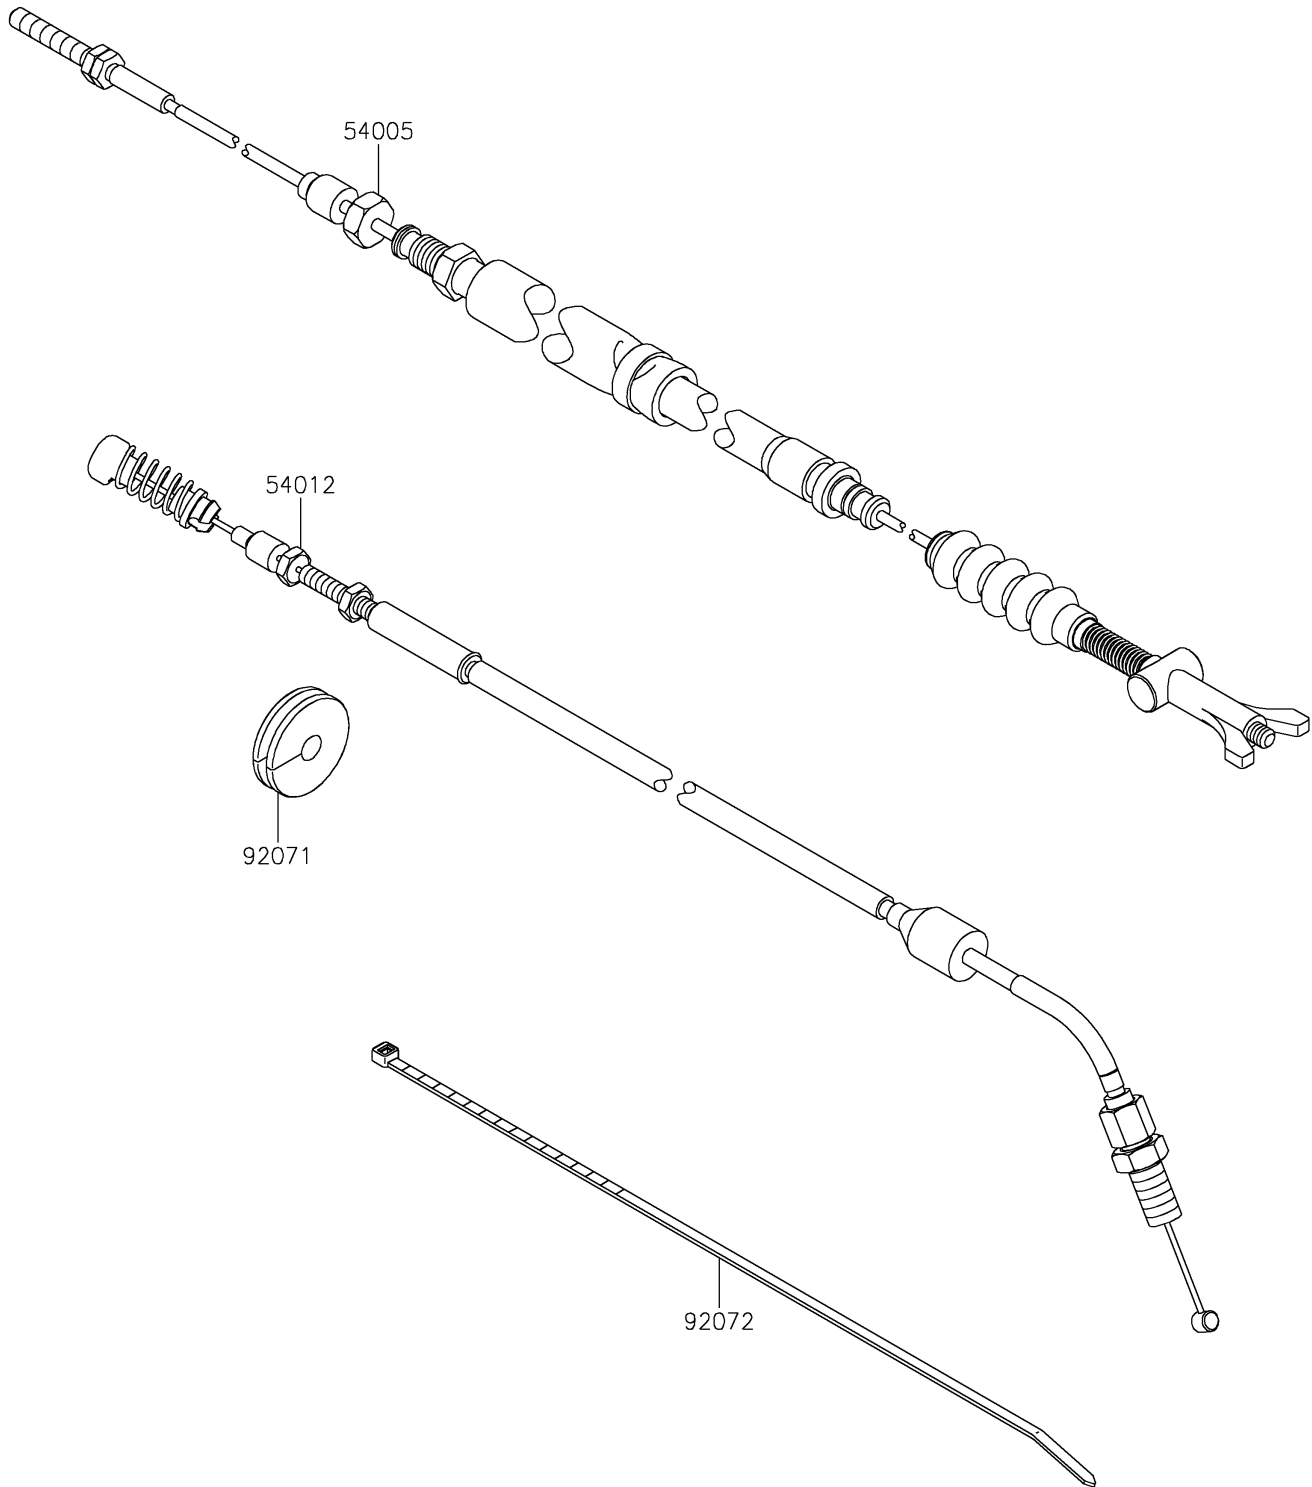

# 2021 TERYX4™ S CAMO PARTS DIAGRAM

Cables

F2540

## 2021 TERYX4™ S CAMO PARTS LIST

### Cables

ITEM NAME	PART NUMBER	QUANTITY
CABLE-BRAKE (Ref # 54005)	54005-0042	1
CABLE-THROTTLE (Ref # 54012)	54012-0700	1
GROMMET (Ref # 92071)	92071-1136	1
BAND,L=292.1 (Ref # 92072)	92072-3509	1