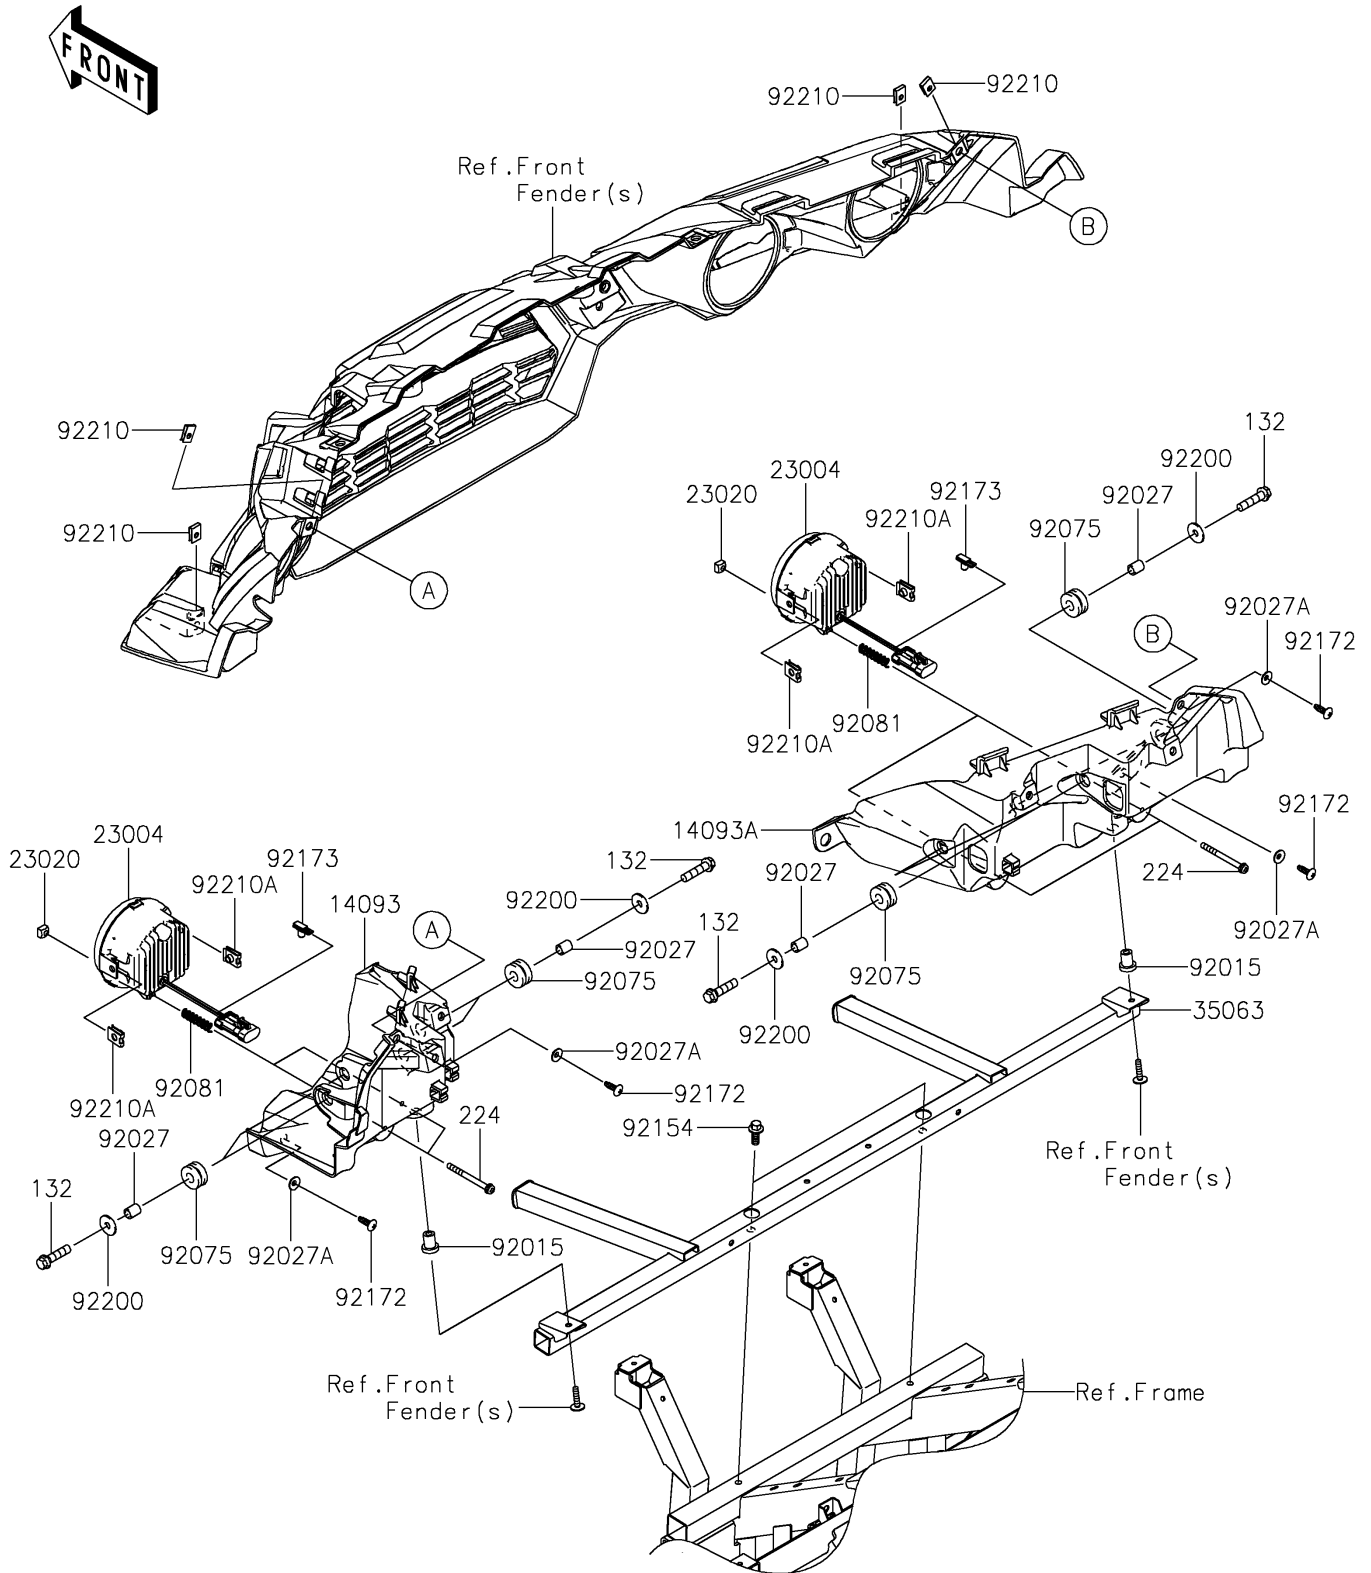

2021 TERYX4™ S CAMO PARTS DIAGRAM

Headlight(s)

F2710

2021 TERYX4™ S CAMO PARTS LIST

Headlight(s)

ITEM NAME	PART NUMBER	QUANTITY
COVER,HEADLIGHT,LH (Ref # 14093)	14093-0207	1
COVER,HEADLIGHT,RH (Ref # 14093A)	14093-0208	1
LAMP-HEAD (Ref # 23004)	23004-0370	4
NUT,4MM,FOCUS ADJUST (Ref # 23020)	23020-018	4
STAY,HEADLAMP (Ref # 35063)	35063-1405	1
NUT,RUBBER,6MM (Ref # 92015)	92015-1692	2
COLLAR,6.8X10X12 (Ref # 92027)	92027-162	8
COLLAR (Ref # 92027A)	92027-4020	4
DAMPER,10X24X12 (Ref # 92075)	92075-1690	8
SPRING,FOCUS ADJUST (Ref # 92081)	92081-1896	4
BOLT,FLANGED,8X20 (Ref # 92154)	92154-1226	2
SCREW,TAPPING,6X20 (Ref # 92172)	92172-0883	4
CLAMP (Ref # 92173)	92173-1491	4
WASHER,6.5X20X1.6 (Ref # 92200)	92200-0283	8
NUT,LEAF SPRING,6MM (Ref # 92210)	92210-0624	4
NUT (Ref # 92210A)	92210-1125	8
BOLT-FLANGED-SMALL,6X25 (Ref # 132)	132BA0625	8
SCREW-PAN-WP-CROS,4X45 (Ref # 224)	224AA0445	4