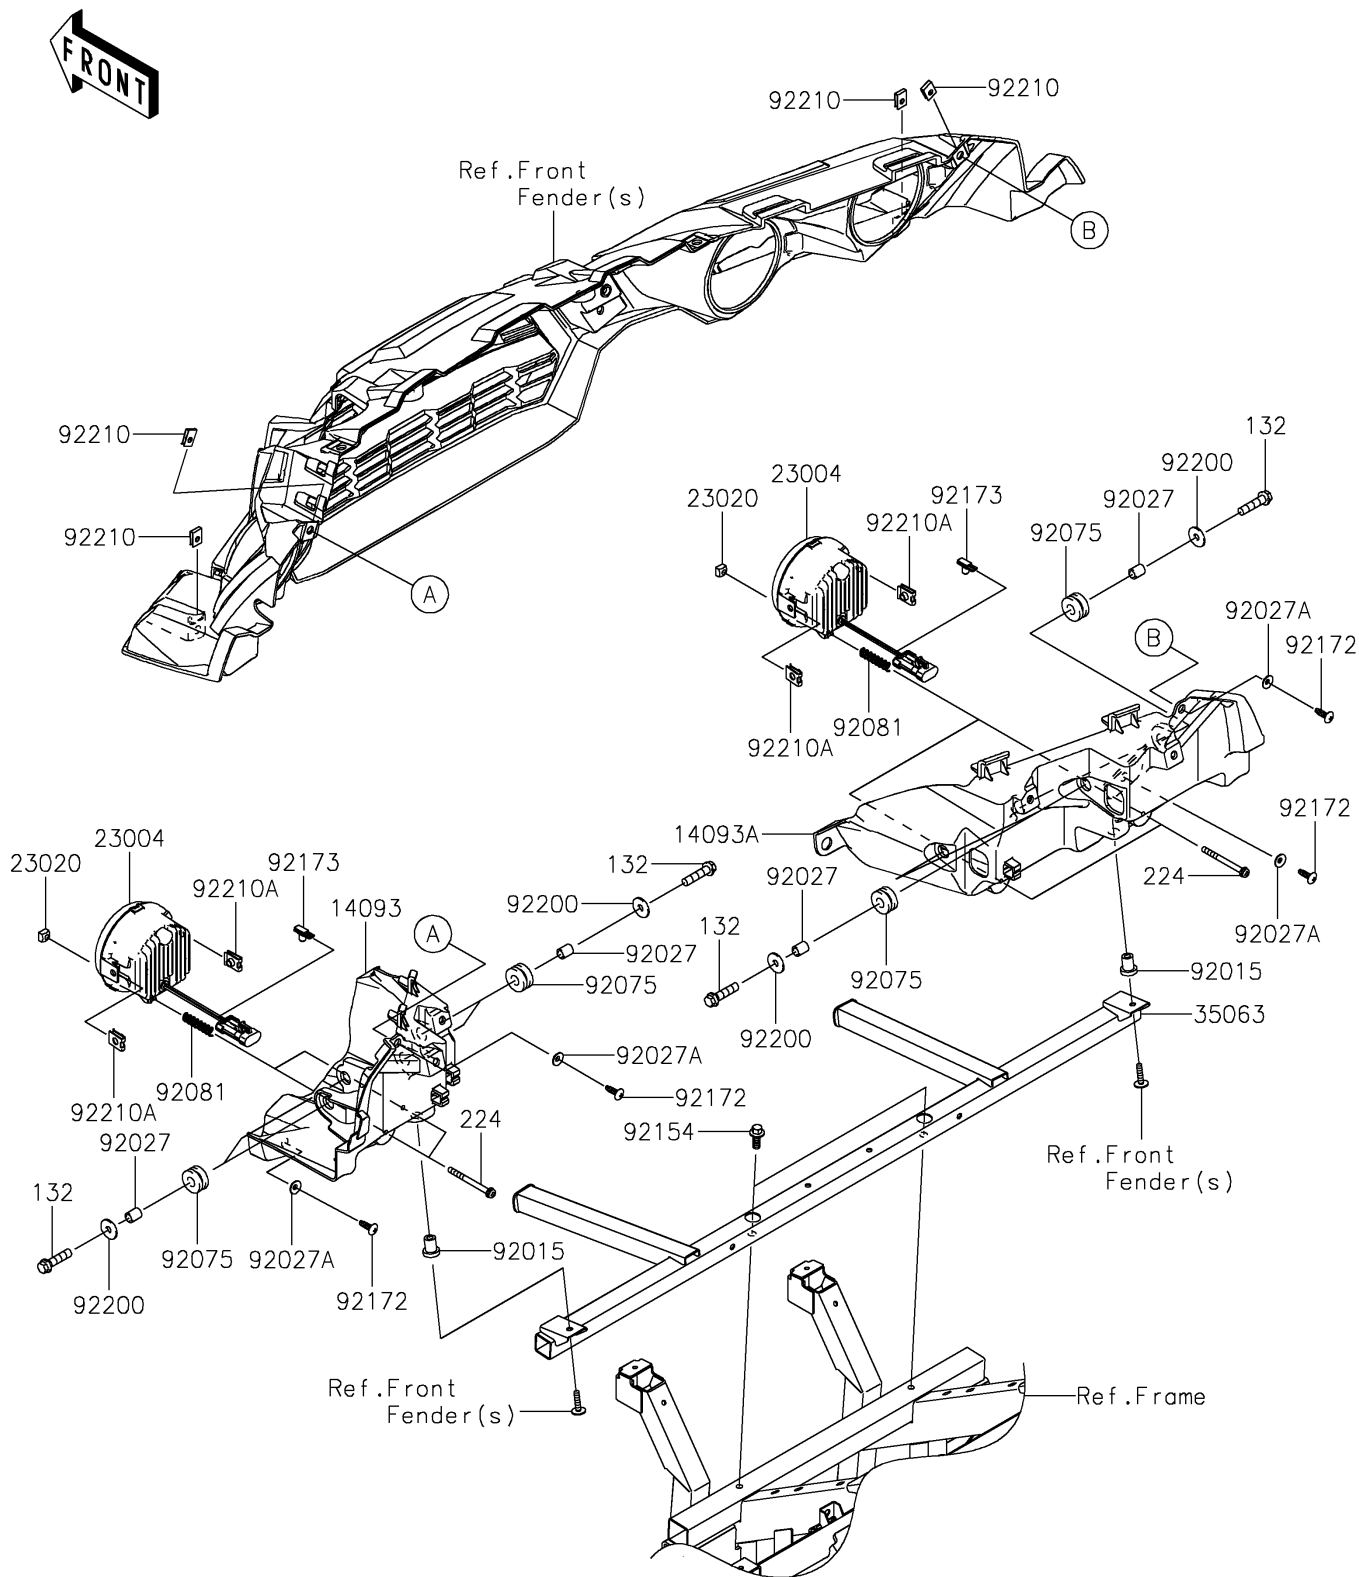

2021 TERYX4™ S CAMO PARTS DIAGRAM

Headlight(s)

F2710

2021 TERYX4™ S CAMO PARTS LIST

Headlight(s)

ITEM NAME	PART NUMBER	QUANTITY
COVER,HEADLIGHT,LH (Ref # 14093)	14093-0207	1
COVER,HEADLIGHT,RH (Ref # 14093A)	14093-0208	1
LAMP-HEAD (Ref # 23004)	23004-0370	4
NUT,4MM,FOCUS ADJUST (Ref # 23020)	23020-018	4
STAY,HEADLAMP (Ref # 35063)	35063-1405	1
NUT,RUBBER,6MM (Ref # 92015)	92015-1692	2
COLLAR,6.8X10X12 (Ref # 92027)	92027-162	8
COLLAR (Ref # 92027A)	92027-4020	4
DAMPER,10X24X12 (Ref # 92075)	92075-1690	8
SPRING,FOCUS ADJUST (Ref # 92081)	92081-1896	4
BOLT,FLANGED,8X20 (Ref # 92154)	92154-1226	2
SCREW,TAPPING,6X20 (Ref # 92172)	92172-0883	4
CLAMP (Ref # 92173)	92173-1491	4
WASHER,6.5X20X1.6 (Ref # 92200)	92200-0283	8
NUT,LEAF SPRING,6MM (Ref # 92210)	92210-0624	4
NUT (Ref # 92210A)	92210-1125	8
BOLT-FLANGED-SMALL,6X25 (Ref # 132)	132BA0625	8
SCREW-PAN-WP-CROS,4X45 (Ref # 224)	224AA0445	4