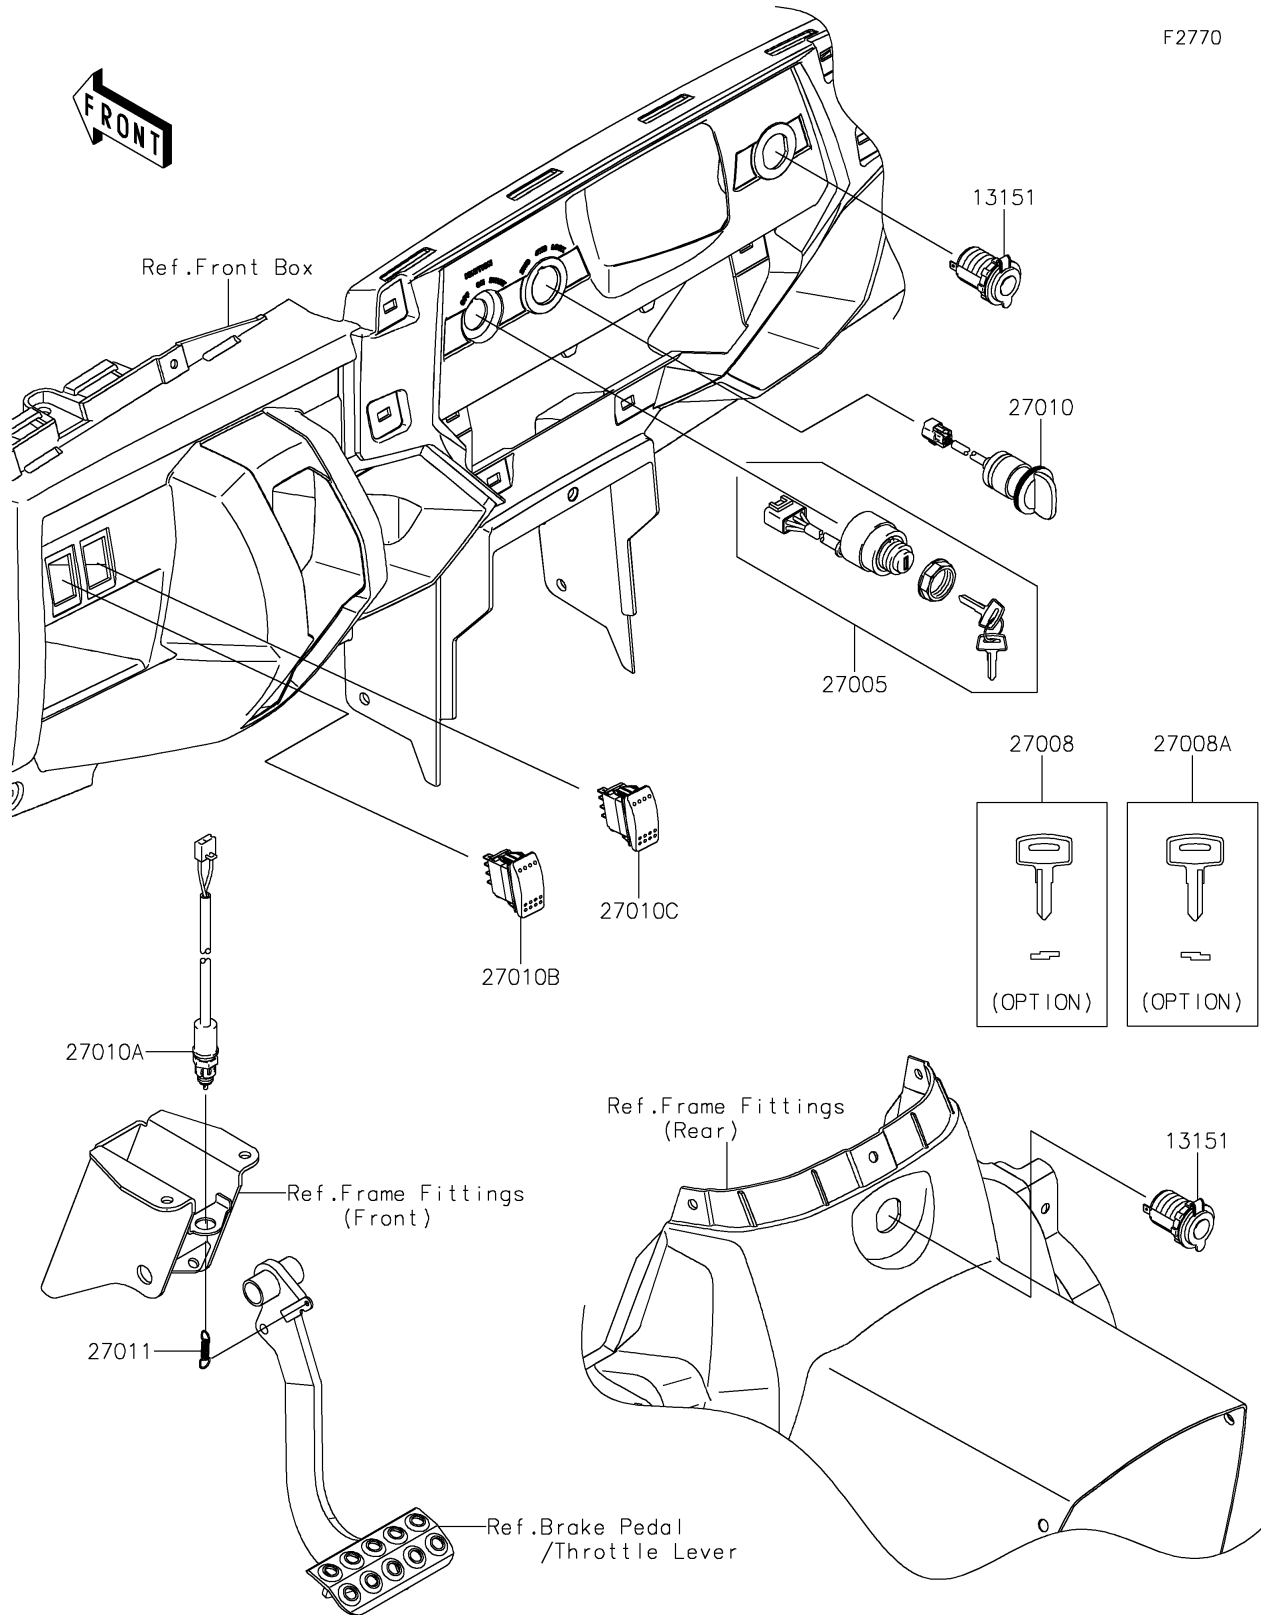

2021 TERYX4™ S CAMO PARTS DIAGRAM

Ignition Switch

F2770

2021 TERYX4™ S CAMO PARTS LIST

Ignition Switch

ITEM NAME	PART NUMBER	QUANTITY
SWITCH-COMP,OUTLET,12V (Ref # 13151)	13151-0556	2
SWITCH-ASSY-IGNITION (Ref # 27005)	27005-0036	1
KEY-LOCK,BLANK (Ref # 27008)	27008-1153	1
KEY-LOCK,BLANK (Ref # 27008A)	27008-1157	1
SWITCH (Ref # 27010)	27010-0706	1
SWITCH,BRAKE (Ref # 27010A)	27010-0724	1
SWITCH,OUTER (Ref # 27010B)	27010-0806	1
SWITCH,OUTER (Ref # 27010C)	27010-0807	1
SPRING,BRAKE LAMP SWITCH (Ref # 27011)	27011-006	1