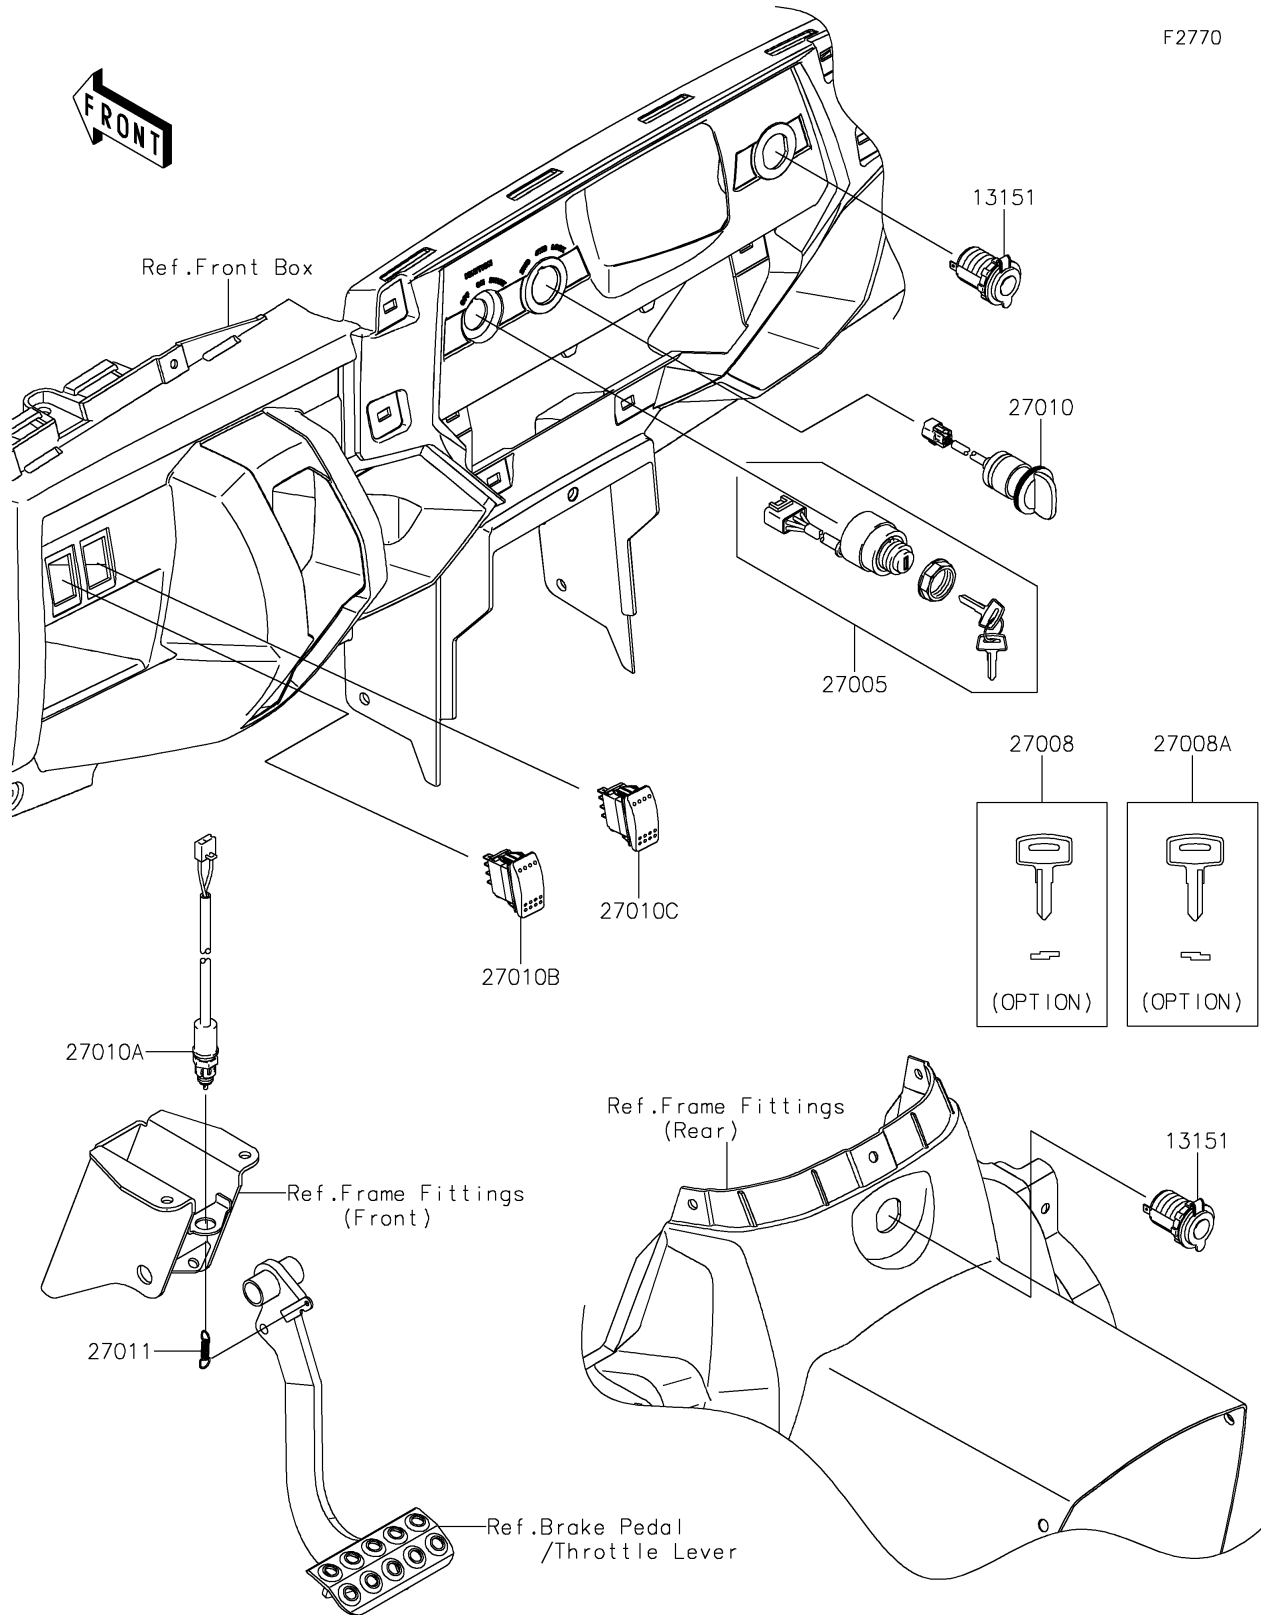

2021 TERYX4™ S CAMO PARTS DIAGRAM

Ignition Switch

F2770

2021 TERYX4™ S CAMO PARTS LIST

Ignition Switch

ITEM NAME	PART NUMBER	QUANTITY
-----------	-------------	----------