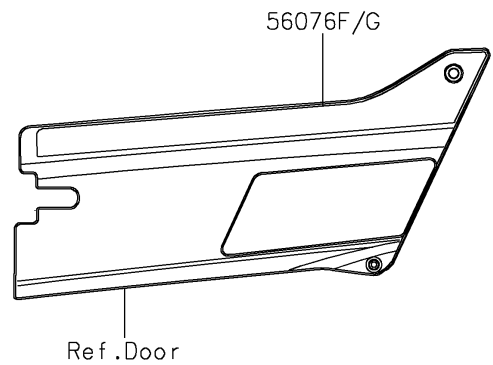

# 2021 TERYX4™ S CAMO PARTS DIAGRAM

Decals

F2861