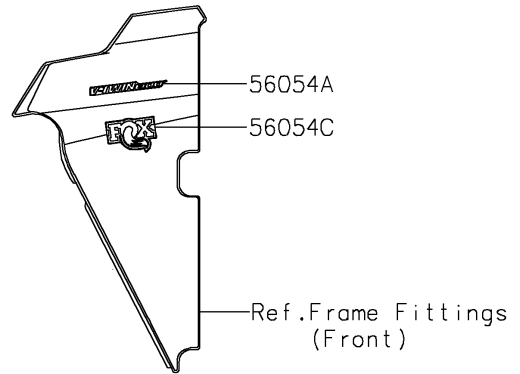

# 2021 TERYX4™ S CAMO PARTS DIAGRAM

Decals

F2861

### Decals

ITEM NAME	PART NUMBER	QUANTITY
MARK,KAWASAKI (Ref # 56054)	56054-0796	1
MARK,SIDE GUARD,V-TWIN800 (Ref # 56054A)	56054-1865	2
MARK,FR FENDER,TERYX4S (Ref # 56054B)	56054-2904	2
MARK,SIDE GUARD,FOX (Ref # 56054C)	56054-2905	2
PATTERN,FR DOOR COVER,LH,UPP (Ref # 56076)	56076-2239	1
PATTERN,FR DOOR COVER,LH,CNT (Ref # 56076A)	56076-2240	1
PATTERN,FR DOOR COVER,LH,LWR (Ref # 56076B)	56076-2241	1
PATTERN,FR DOOR COVER,RH,UPP (Ref # 56076C)	56076-2242	1
PATTERN,FR DOOR COVER,RH,CNT (Ref # 56076D)	56076-2243	1
PATTERN,FR DOOR COVER,RH,LWR (Ref # 56076E)	56076-2244	1
PATTERN,RR DOOR COVER,LH (Ref # 56076F)	56076-2245	1
PATTERN,RR DOOR COVER,RH (Ref # 56076G)	56076-2246	1
PATTERN,RR FENDER,LH (Ref # 56076H)	56076-2247	1
PATTERN,RR FENDER,RH (Ref # 56076I)	56076-2248	1