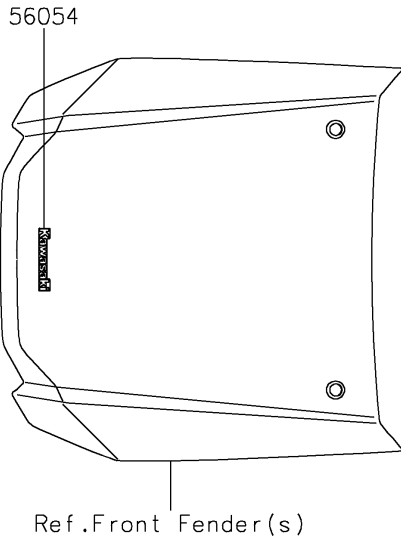

# 2021 TERYX4™ S CAMO PARTS DIAGRAM

Decals

F2861

## 2021 TERYX4™ S CAMO PARTS LIST

### Decals

ITEM NAME	PART NUMBER	QUANTITY
MARK,KAWASAKI (Ref # 56054)	56054-0796	1
MARK,SIDE GUARD,V-TWIN800 (Ref # 56054A)	56054-1865	2
MARK,FR FENDER,TERYX4S (Ref # 56054B)	56054-2904	2
MARK,SIDE GUARD,FOX (Ref # 56054C)	56054-2905	2
PATTERN,FR DOOR COVER,LH,UPP (Ref # 56076)	56076-2239	1
PATTERN,FR DOOR COVER,LH,CNT (Ref # 56076A)	56076-2240	1
PATTERN,FR DOOR COVER,LH,LWR (Ref # 56076B)	56076-2241	1
PATTERN,FR DOOR COVER,RH,UPP (Ref # 56076C)	56076-2242	1
PATTERN,FR DOOR COVER,RH,CNT (Ref # 56076D)	56076-2243	1
PATTERN,FR DOOR COVER,RH,LWR (Ref # 56076E)	56076-2244	1
PATTERN,RR DOOR COVER,LH (Ref # 56076F)	56076-2245	1
PATTERN,RR DOOR COVER,RH (Ref # 56076G)	56076-2246	1
PATTERN,RR FENDER,LH (Ref # 56076H)	56076-2247	1
PATTERN,RR FENDER,RH (Ref # 56076I)	56076-2248	1