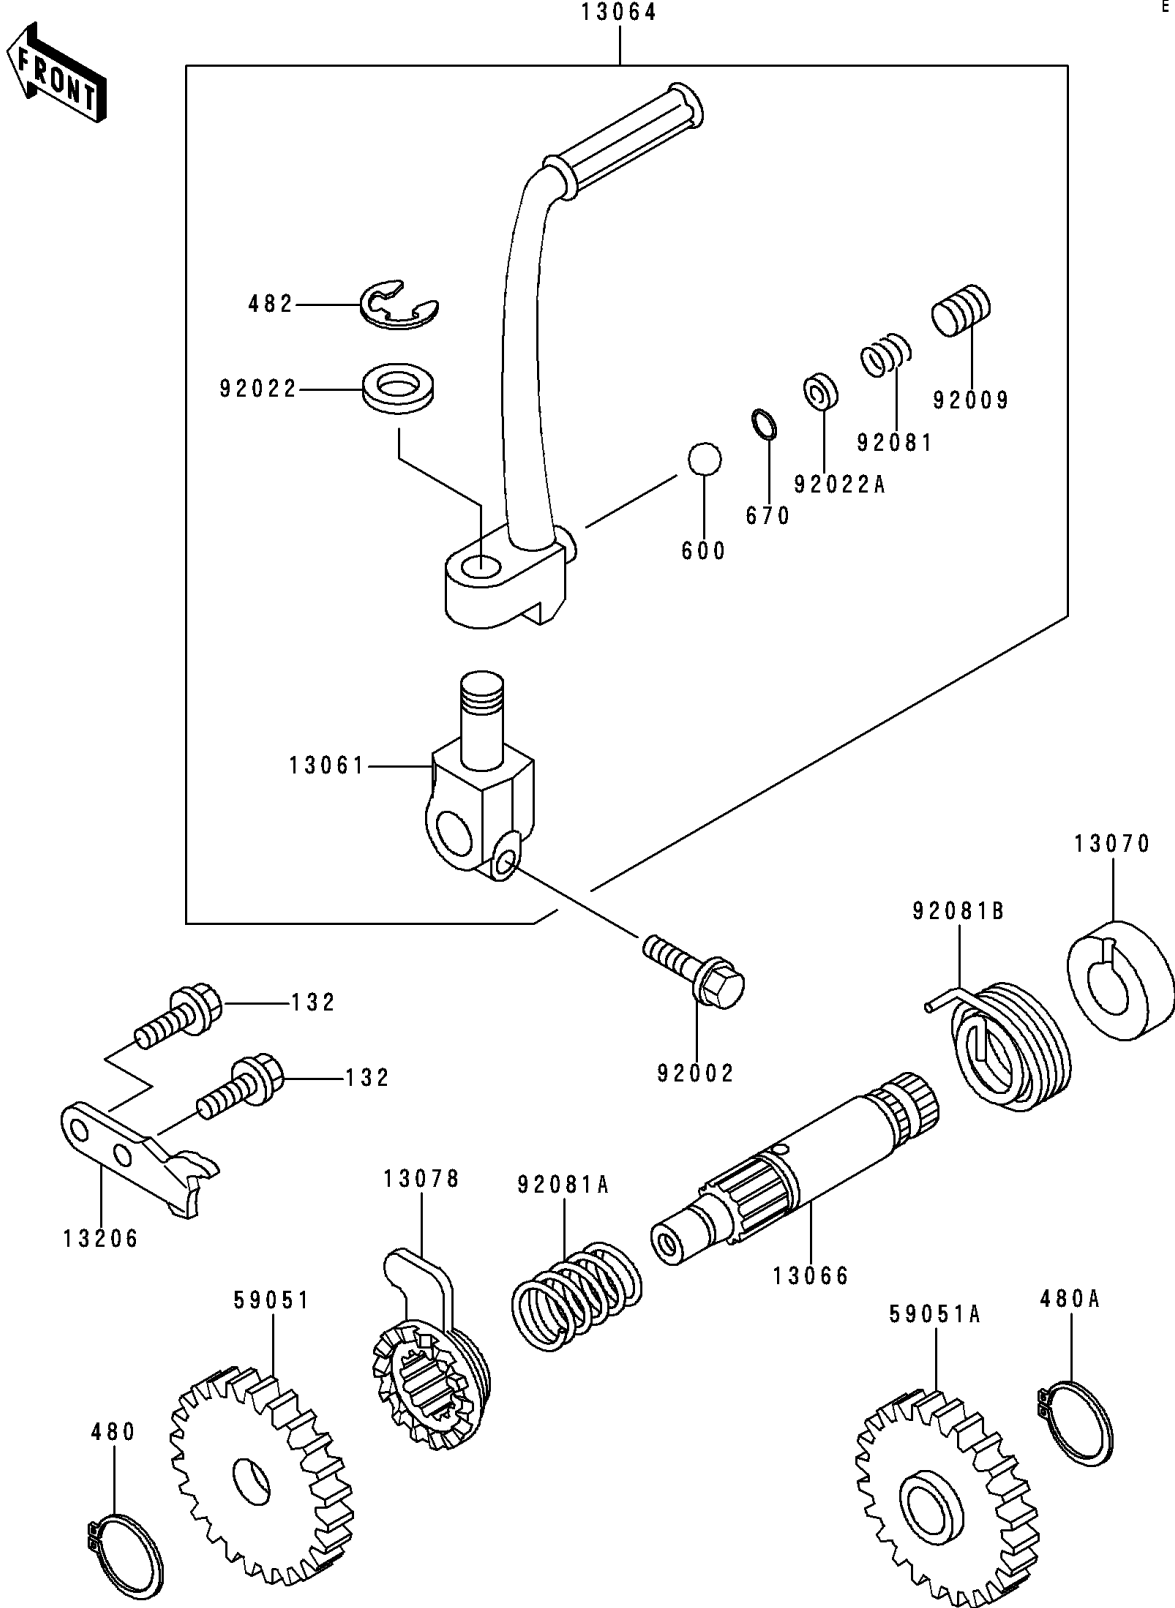

1996 KX80 PARTS DIAGRAM

Kickstarter Mechanism

E1340

1996 KX80 PARTS LIST

Kickstarter Mechanism

ITEM NAME	PART NUMBER	QUANTITY
BOLT-FLANGED-SMALL (Ref # 132)	132G0616	2
CIRCLIP-TYPE-C,12MM (Ref # 480)	480J1200	1
CIRCLIP-TYPE-C,15MM (Ref # 480A)	480J1500	1
CIRCLIP-TYPE-E,8MM (Ref # 482)	482K8000	1
BALL-STEEL,1/4" (Ref # 600)	600A0800	1
O RING,4MM (Ref # 670)	670B1504	1
BOSS,KICK LEVER (Ref # 13061)	13061-1301	1
LEVER-ASSY-KICK,PEDAL (Ref # 13064)	13064-1154	1
SHAFT-KICK,STARTER (Ref # 13066)	13066-1093	1
GUIDE,KICK SPRING (Ref # 13070)	13070-1137	1
RATCHET (Ref # 13078)	13078-1004	1
GUIDE-KICK (Ref # 13206)	13206-1055	1
GEAR-SPUR (Ref # 59051)	59051-1026	1
GEAR-SPUR,31T,KICK (Ref # 59051A)	59051-1147	1
BOLT,6X20 (Ref # 92002)	92002-1237	1
SCREW,SOCKET,8X8 (Ref # 92009)	92009-1312	1
WASHER,12.2X20X1.6 (Ref # 92022)	92022-1236	1
WASHER (Ref # 92022A)	92022-1481	1
SPRING,KICK PEDAL (Ref # 92081)	92081-020	1
SPRING,RATCHET (Ref # 92081A)	92081-122	1
SPRING,KICKSTARTER (Ref # 92081B)	92081-1907	1