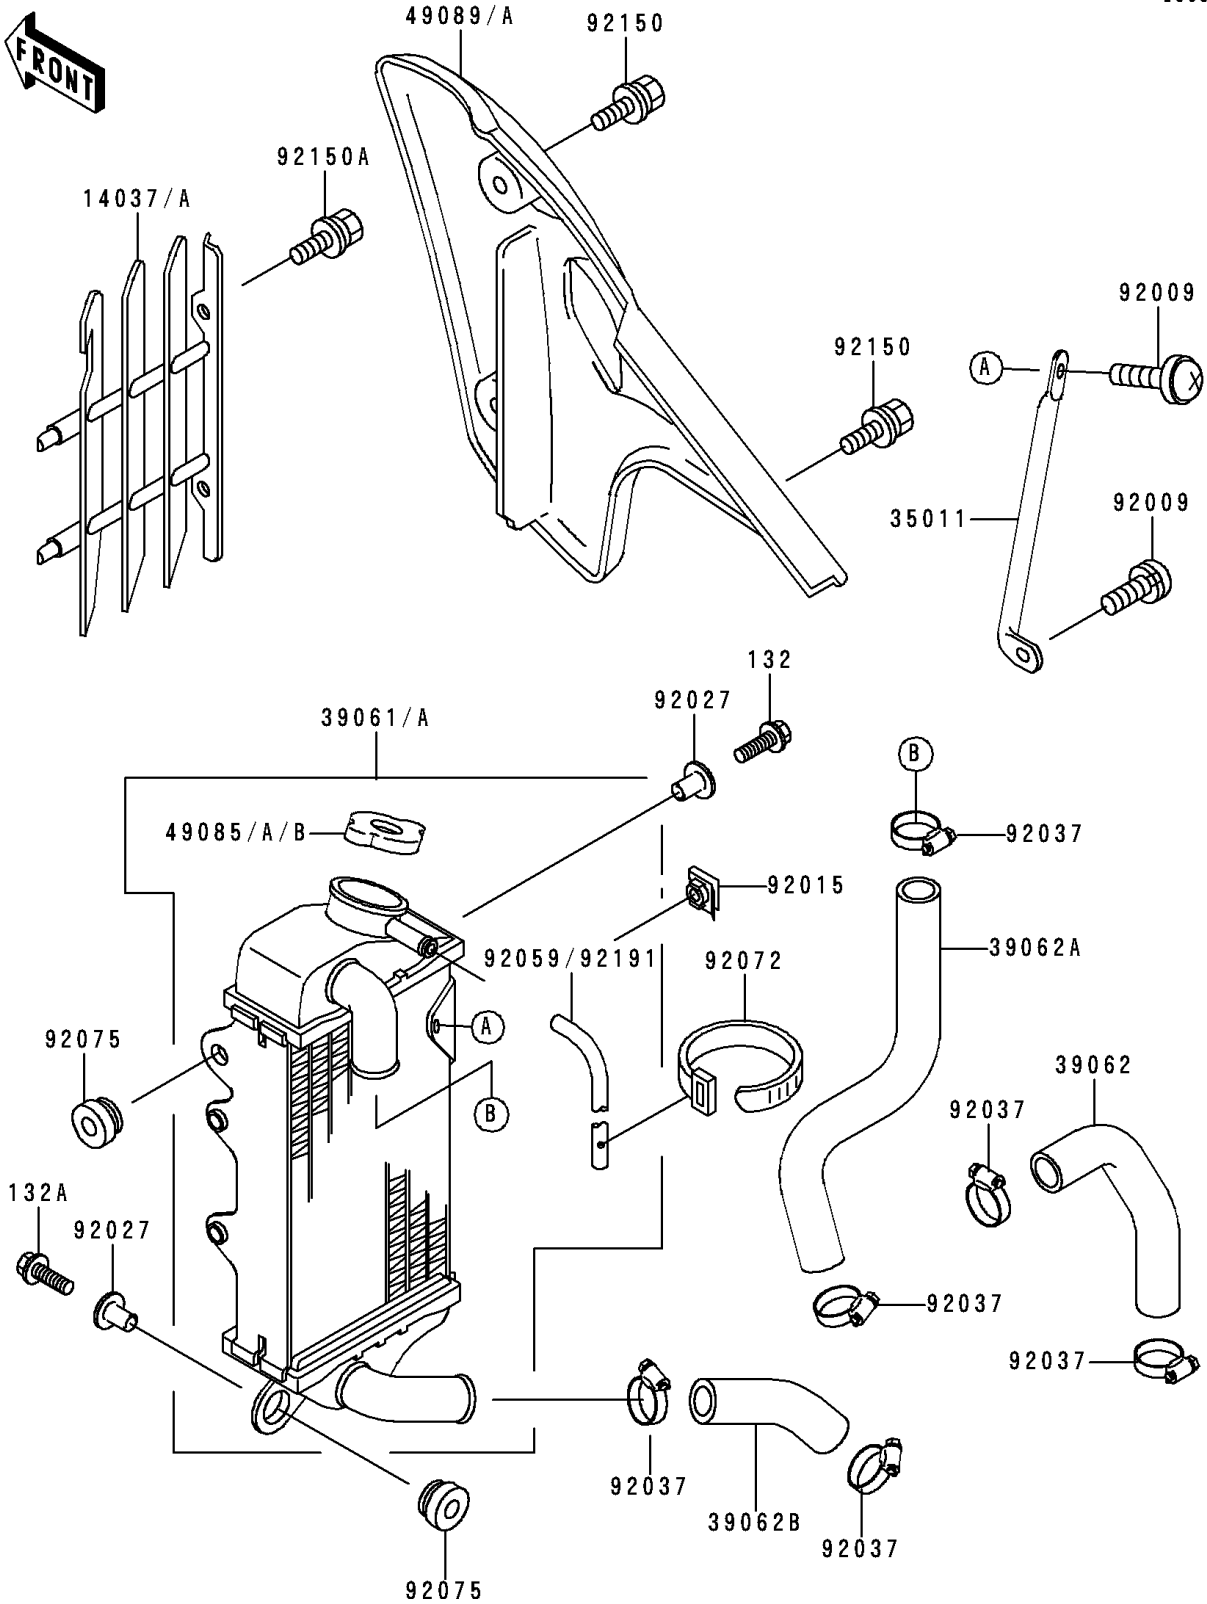

1996 KX80 PARTS DIAGRAM

Radiator

E3032

1996 KX80 PARTS LIST

Radiator

ITEM NAME	PART NUMBER	QUANTITY
BOLT-FLANGED-SMALL (Ref # 132)	132G0620	1
BOLT-FLANGED-SMALL (Ref # 132A)	132G0625	1
SCREEN,RADIATOR,J.S.VIOLET (Ref # 14037)	14037-1113-RE	1
STAY,RADIATOR (Ref # 35011)	35011-1548	1
RADIATOR-ASSY (Ref # 39061)	39061-1183	1
HOSE-COOLING,PUMP-CYLINDER (Ref # 39062)	39062-1134	1
HOSE-COOLING,HEAD-RADIATOR (Ref # 39062A)	39062-1425	1
HOSE-COOLING,RADIATOR-PUMP (Ref # 39062B)	39062-1426	1
CAP-ASSY-PRESSURE,P=1.6 (Ref # 49085)	49085-1059	1
CAP-ASSY-PRESSURE (Ref # 49085A)	49085-1066	1
SHROUD-ENGINE,RH,J.S.VIOLET (Ref # 49089)	49089-1099-RE	1
SCREW,6X10 (Ref # 92009)	92009-1661	2
NUT (Ref # 92015)	92015-1487	2
COLLAR (Ref # 92027)	92027-1183	2
CLAMP,COOLING HOSE (Ref # 92037)	92037-1589	6
TUBE,5X9X600 (Ref # 92059)	92059-1259	1
BAND,L=186 (Ref # 92072)	92072-056	1
DAMPER (Ref # 92075)	92075-1352	2
BOLT,6X14 (Ref # 92150)	92150-1340	3
BOLT,6X12 (Ref # 92150A)	92150-1435	1