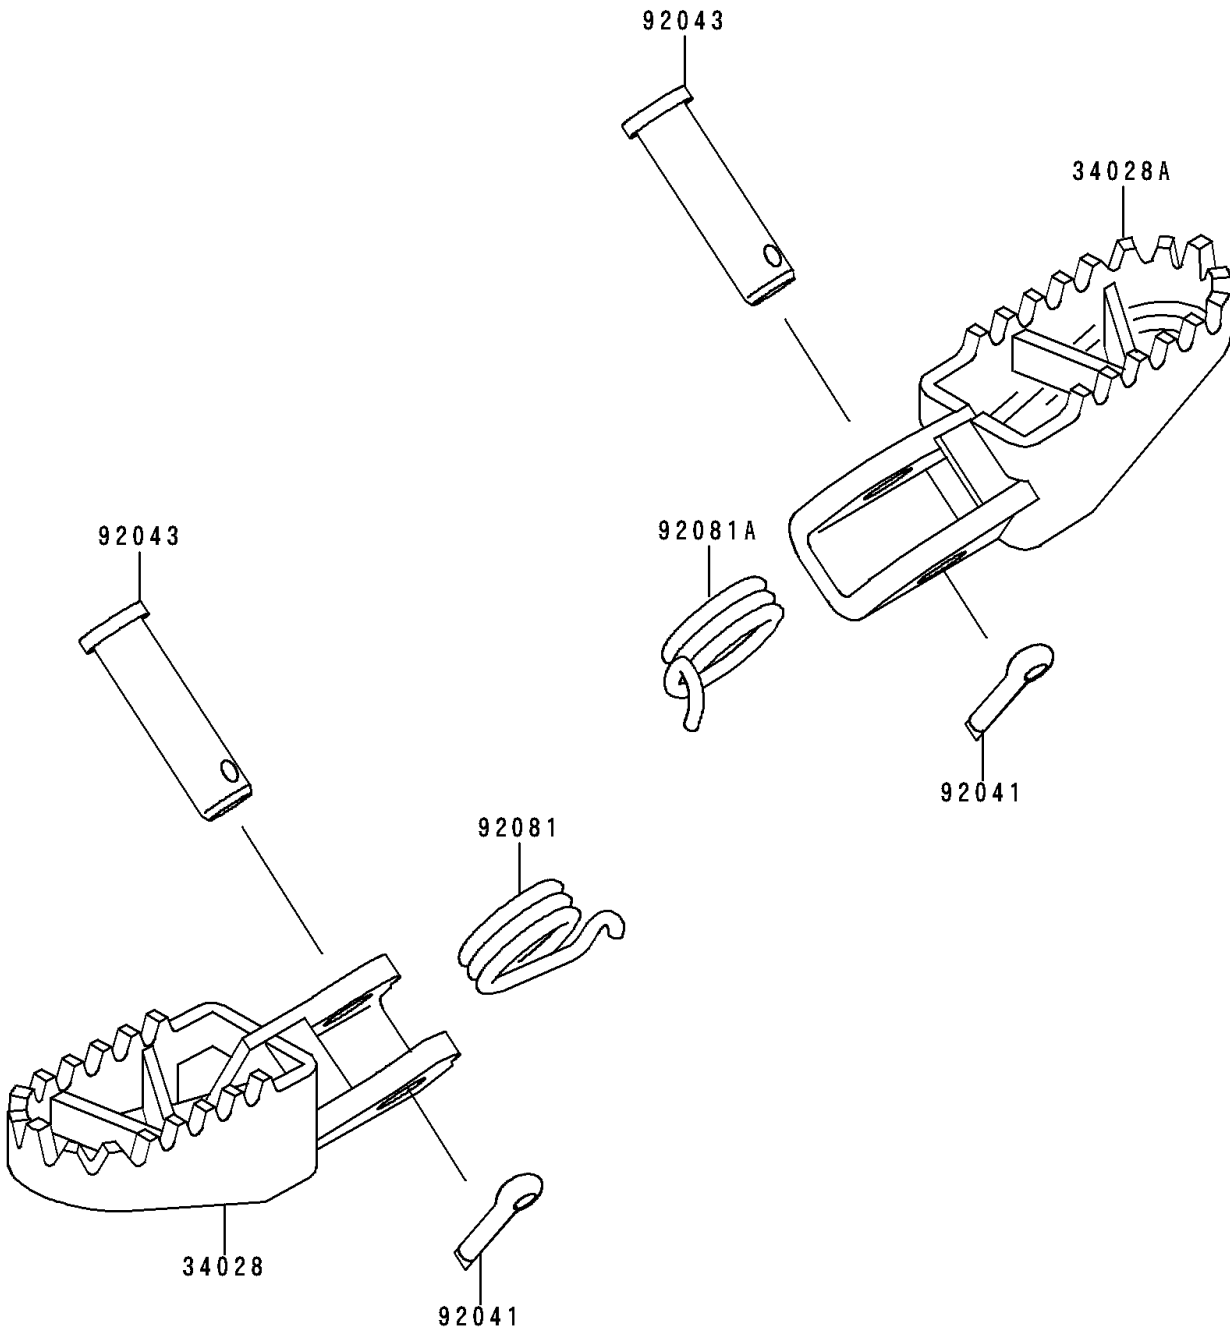

1997 KX80 PARTS DIAGRAM

Footrests

F2160

1997 KX80 PARTS LIST

Footrests

| ITEM NAME | PART NUMBER | QUANTITY |
|-------------------------------------|---------------|----------|
| STEP,LH,SILVER NO.25 (Ref # 34028) | 34028-1326-CE | 1 |
| STEP,RH,SILVER NO.25 (Ref # 34028A) | 34028-1327-CE | 1 |
| COTTER,2.5X15 (Ref # 92041) | 92041-1051 | 2 |
| PIN,8X32 (Ref # 92043) | 92043-1143 | 2 |
| SPRING,FOOTREST,LH (Ref # 92081) | 92081-1491 | 1 |
| SPRING,FOOTREST,RH (Ref # 92081A) | 92081-1543 | 1 |