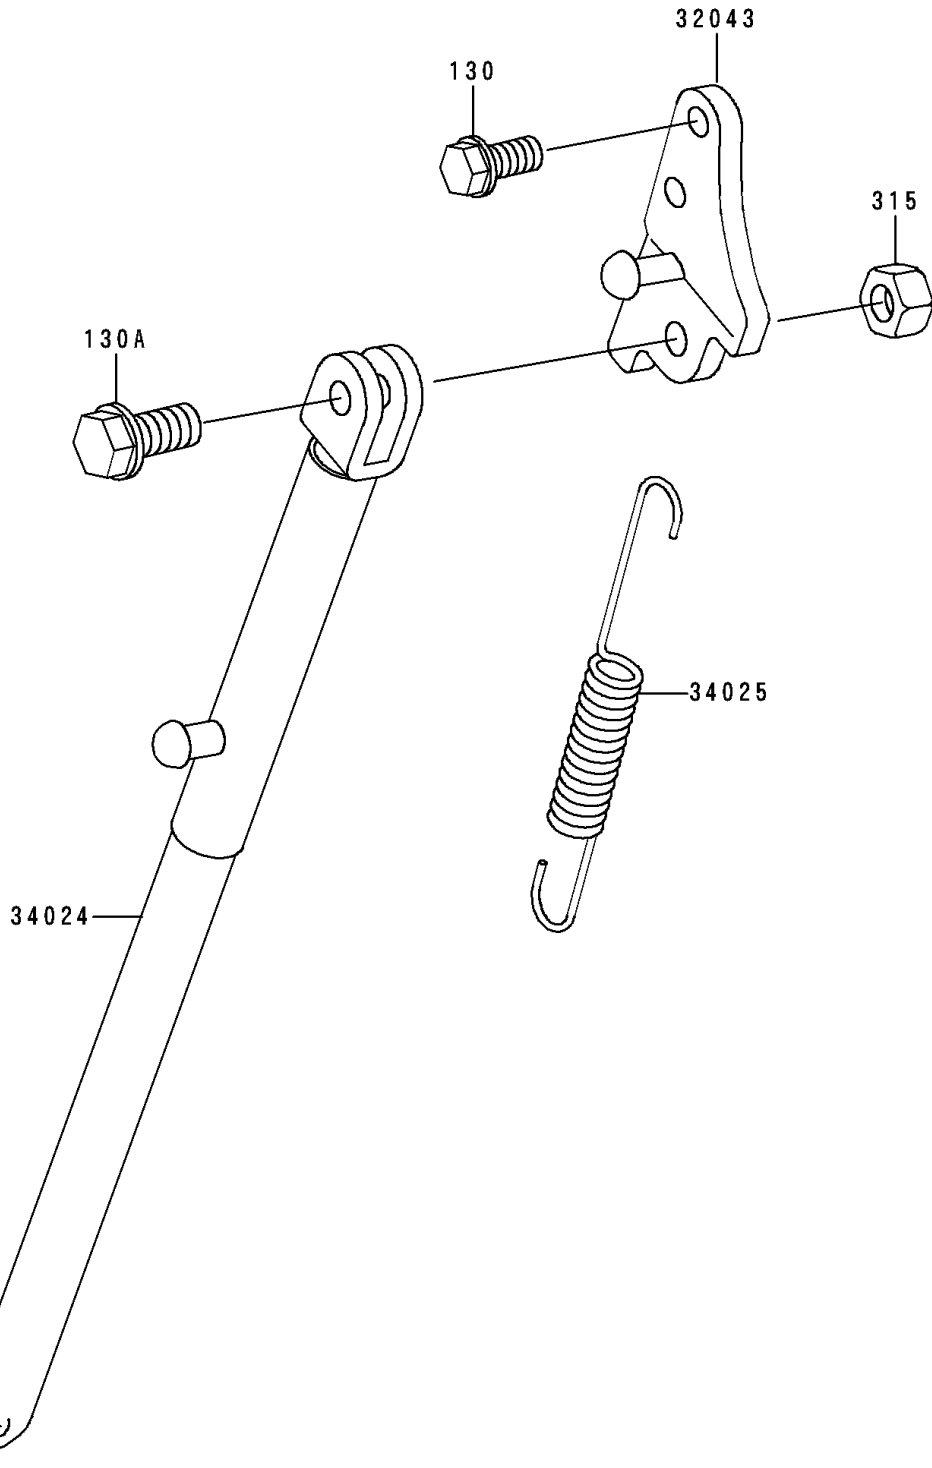

1996 KX80 PARTS DIAGRAM

Stand(s)

F2190

1996 KX80 PARTS LIST

Stand(s)

ITEM NAME	PART NUMBER	QUANTITY
BOLT-FLANGED,8X12 (Ref # 130)	130G0812	2
BOLT-FLANGED,10X30 (Ref # 130A)	130V1030	1
NUT-HEX-FINE,10MM,BLACK (Ref # 315)	315C1000	1
BRACKET-STAND,SIDE,SILVER (Ref # 32043)	32043-1318-CE	1
STAND-SIDE,SILVER NO.25 (Ref # 34024)	34024-1241-CE	1
SPRING,STAND (Ref # 34025)	34025-005	1