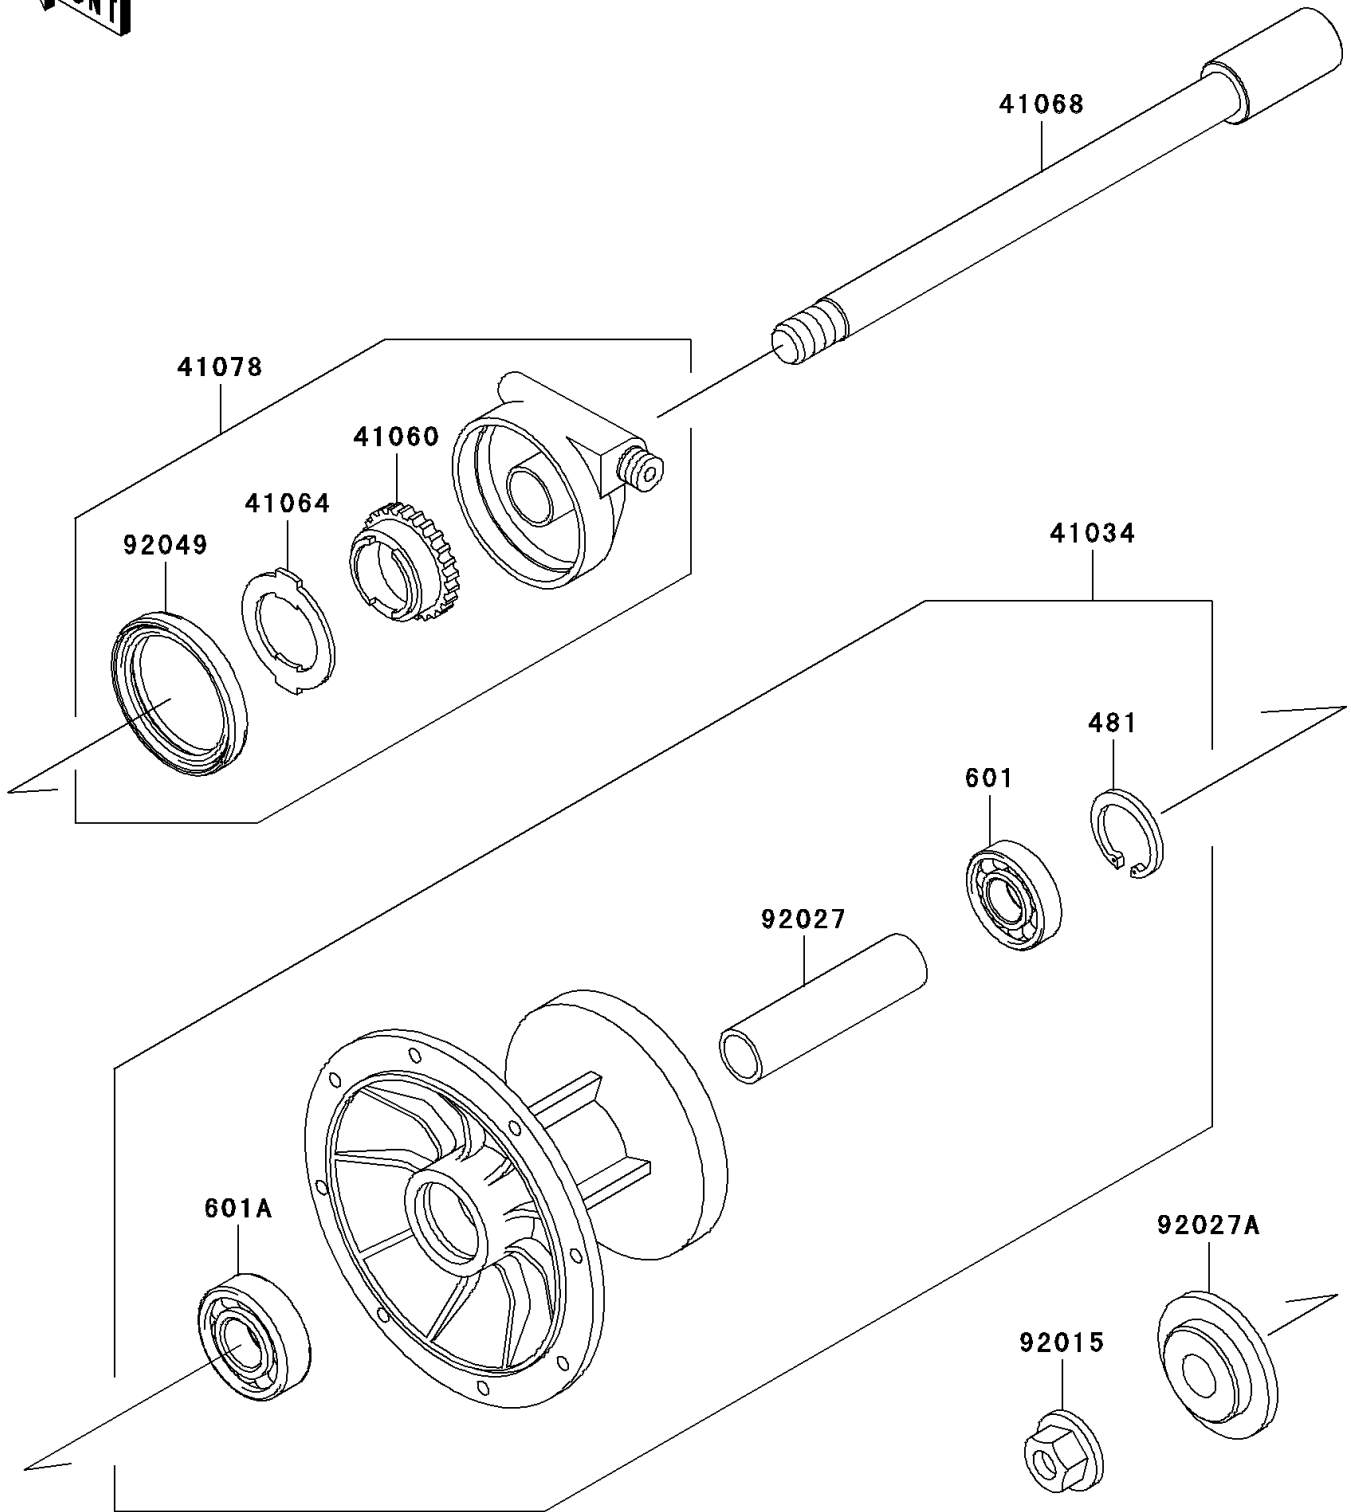

# 2008 KLR™ 650 PARTS DIAGRAM

Front Hub

F2230

## 2008 KLR™ 650 PARTS LIST

### Front Hub

ITEM NAME	PART NUMBER	QUANTITY
CIRCLIP-TYPE-C,35MM (Ref # 481)	481J3500	1
BEARING-BALL,#6202UG (Ref # 601)	601B6202UG	1
BEARING-BALL,#6203UG (Ref # 601A)	601B6203UG	1
DRUM-ASSY,FRONT BRAKE,F.BLACK (Ref # 41034)	41034-0040-21	1
GEAR-METER SCREW,24T (Ref # 41060)	41060-1101	1
RECEIVER-SPEEDOMETER (Ref # 41064)	41064-1051	1
AXLE,FR (Ref # 41068)	41068-0055	1
CASE-ASSY-METER GEAR (Ref # 41078)	41078-1051	1
NUT,14MM (Ref # 92015)	92015-1407	1
COLLAR,FRONT BRAKE DRUM,L=79 (Ref # 92027)	92027-1683	1
COLLAR (Ref # 92027A)	92027-1864	1
SEAL-OIL,METER GEAR CASE (Ref # 92049)	92049-1172	1