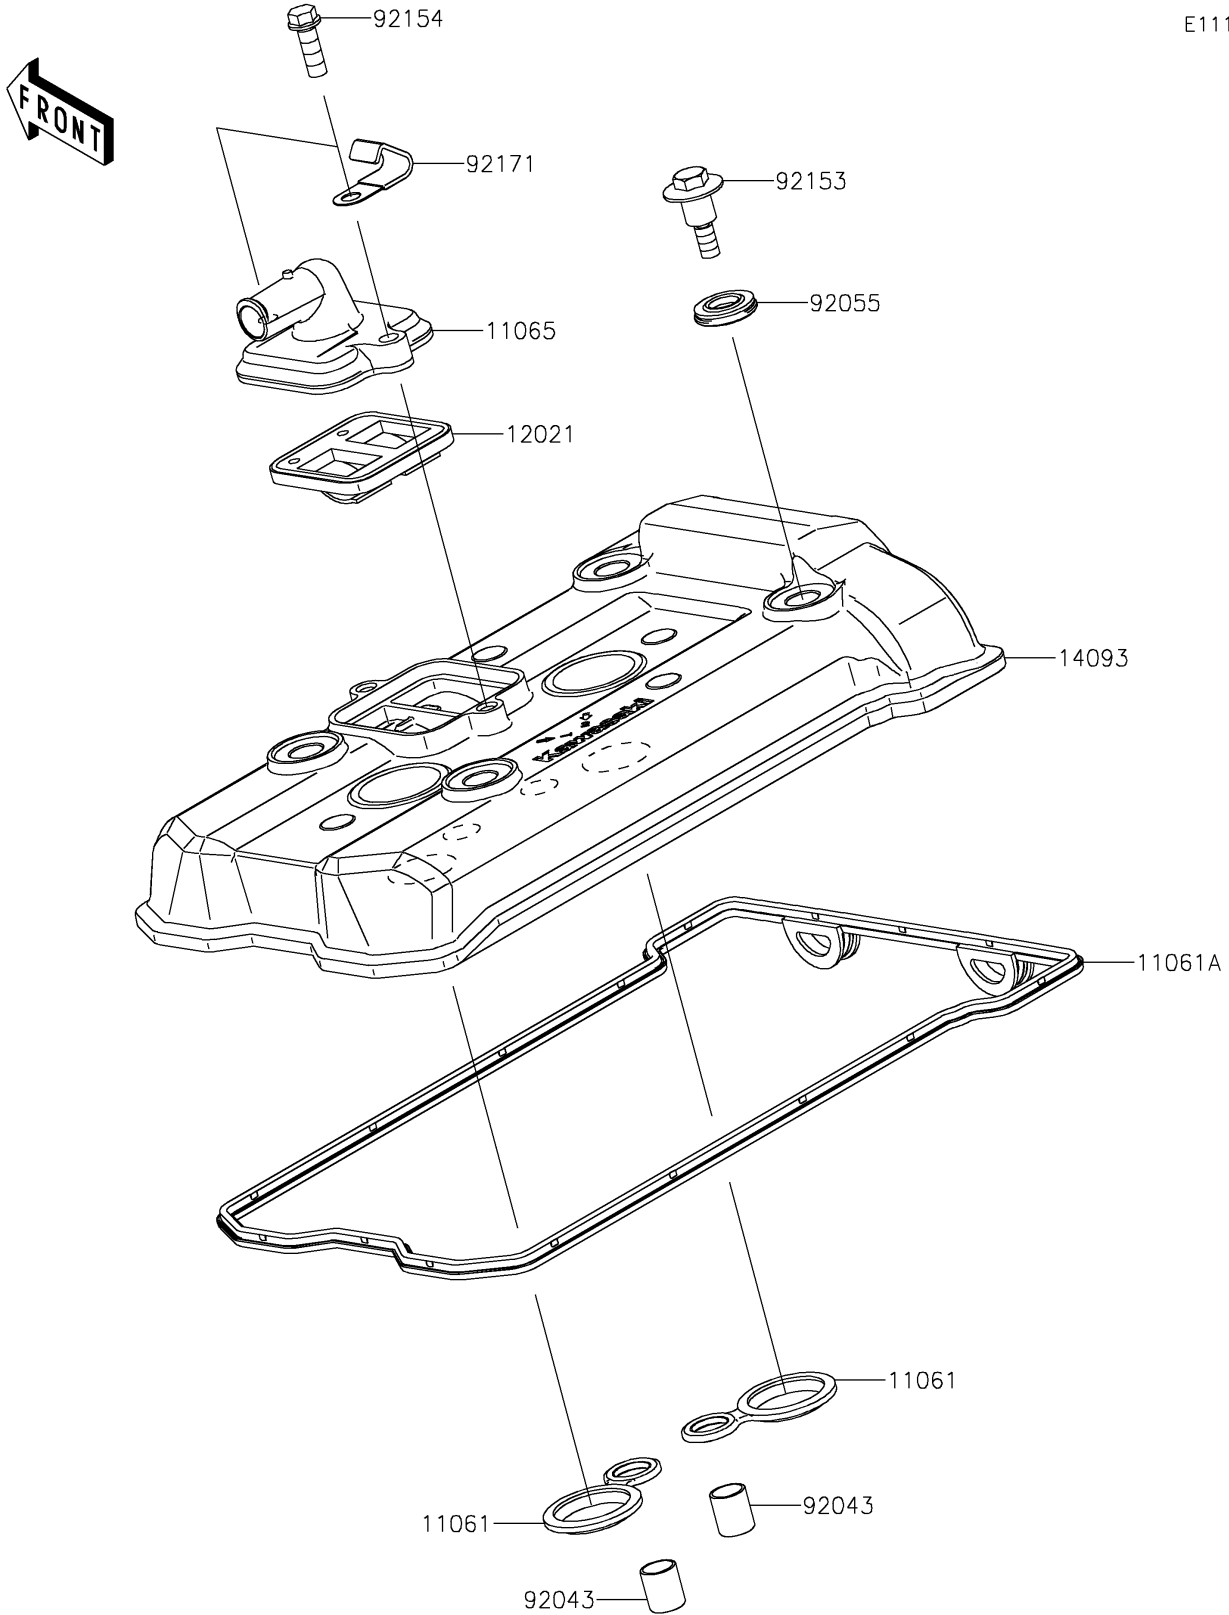

2022 Z650RS PARTS DIAGRAM

Cylinder Head Cover

E1112

2022 Z650RS PARTS LIST

Cylinder Head Cover

ITEM NAME	PART NUMBER	QUANTITY
GASKET,SPARK PLUG HOLE (Ref # 11061)	11061-0105	2
GASKET,HEAD COVER (Ref # 11061A)	11061-1184	1
CAP (Ref # 11065)	11065-1320	1
VALVE-ASSY-REED (Ref # 12021)	12021-0708	1
COVER,HEAD (Ref # 14093)	14093-0501	1
PIN,10.1X12X14 (Ref # 92043)	92043-4009	2
RING-O (Ref # 92055)	92055-0187	4
BOLT,HEAD COVER (Ref # 92153)	92153-0793	4
BOLT,FLANGED,6X18 (Ref # 92154)	92154-1775	2
CLAMP (Ref # 92171)	92171-0813	1