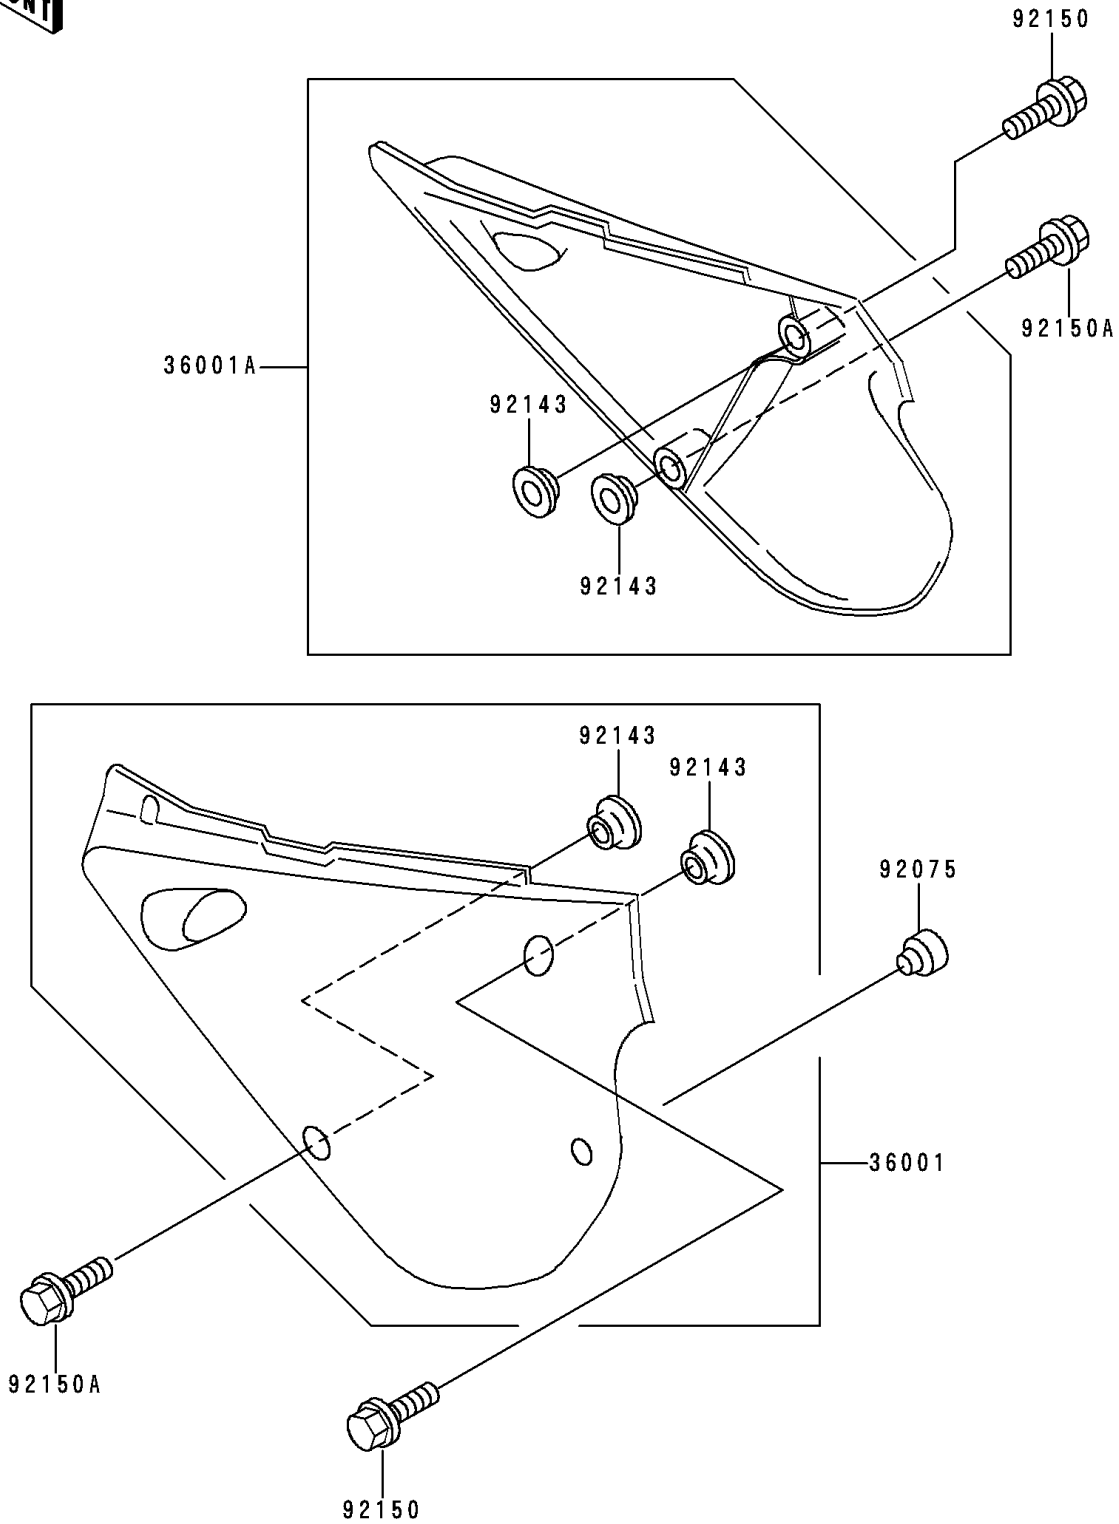

1996 KX80 PARTS DIAGRAM

Side Covers

F2611

1996 KX80 PARTS LIST

Side Covers

ITEM NAME	PART NUMBER	QUANTITY
COVER-SIDE,LH,P.WHITE (Ref # 36001)	36001-1476-6F	1
COVER-SIDE,RH,P.WHITE (Ref # 36001A)	36001-1477-6F	1
DAMPER (Ref # 92075)	92075-1598	1
COLLAR (Ref # 92143)	92143-1470	4
BOLT,6X20 (Ref # 92150)	92150-1339	2
BOLT,6X14 (Ref # 92150A)	92150-1340	2