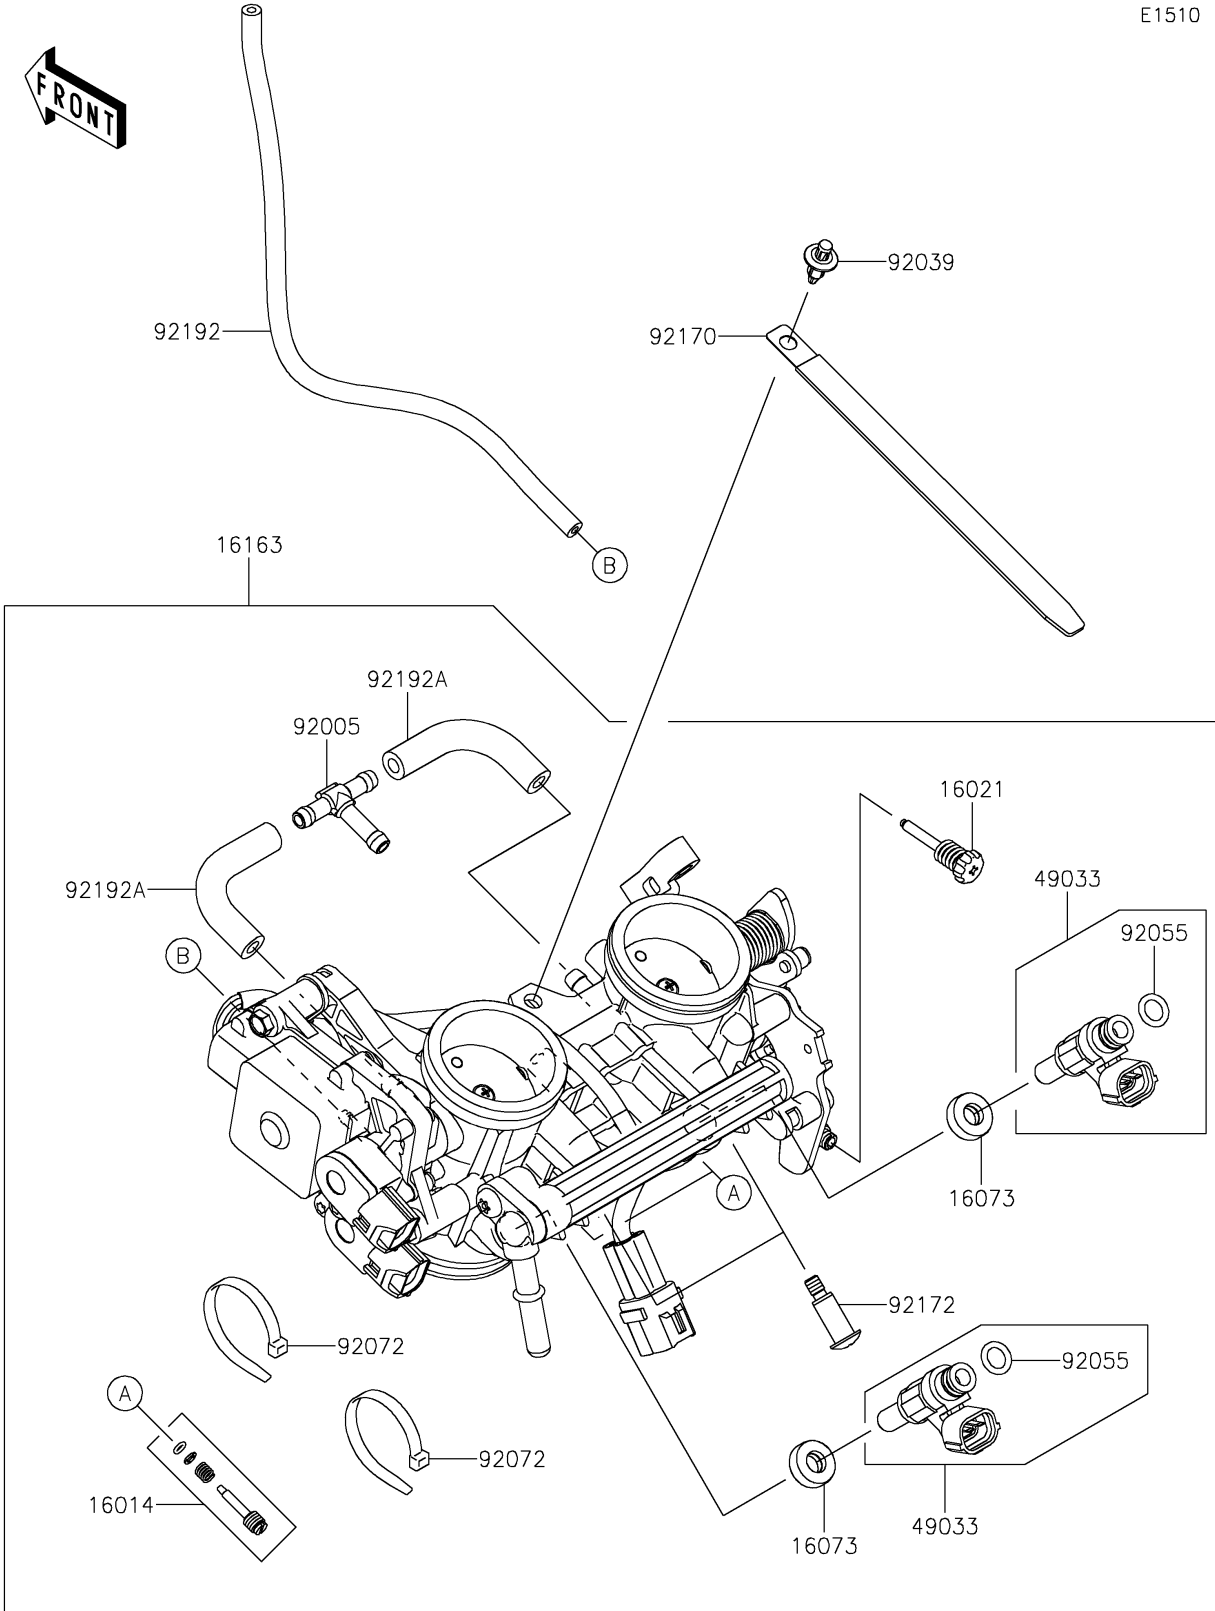

2022 Z650RS PARTS DIAGRAM

Throttle

E1510

2022 Z650RS PARTS LIST

Throttle

ITEM NAME	PART NUMBER	QUANTITY
SCREW-PILOT AIR (Ref # 16014)	16014-0002	2
SCREW-THROTTLE STOP (Ref # 16021)	16021-0033	1
INSULATOR (Ref # 16073)	16073-0129	2
THROTTLE-ASSY (Ref # 16163)	16163-1131	1
NOZZLE-INJECTION (Ref # 49033)	49033-0568	2
FITTING,3WAY (Ref # 92005)	92005-0730	1
RIVET (Ref # 92039)	92039-0707	1
RING-O,INJECTION NOZZLE (Ref # 92055)	92055-0124	2
BAND,SUB-HARNESS (Ref # 92072)	92072-0012	2
CLAMP,L=150 (Ref # 92170)	92170-1114	1
SCREW,PIPE INJECTION (Ref # 92172)	92172-0064	2
TUBE,3X6.7X300 (Ref # 92192)	92192-0977	1
TUBE (Ref # 92192A)	92192-1045	2