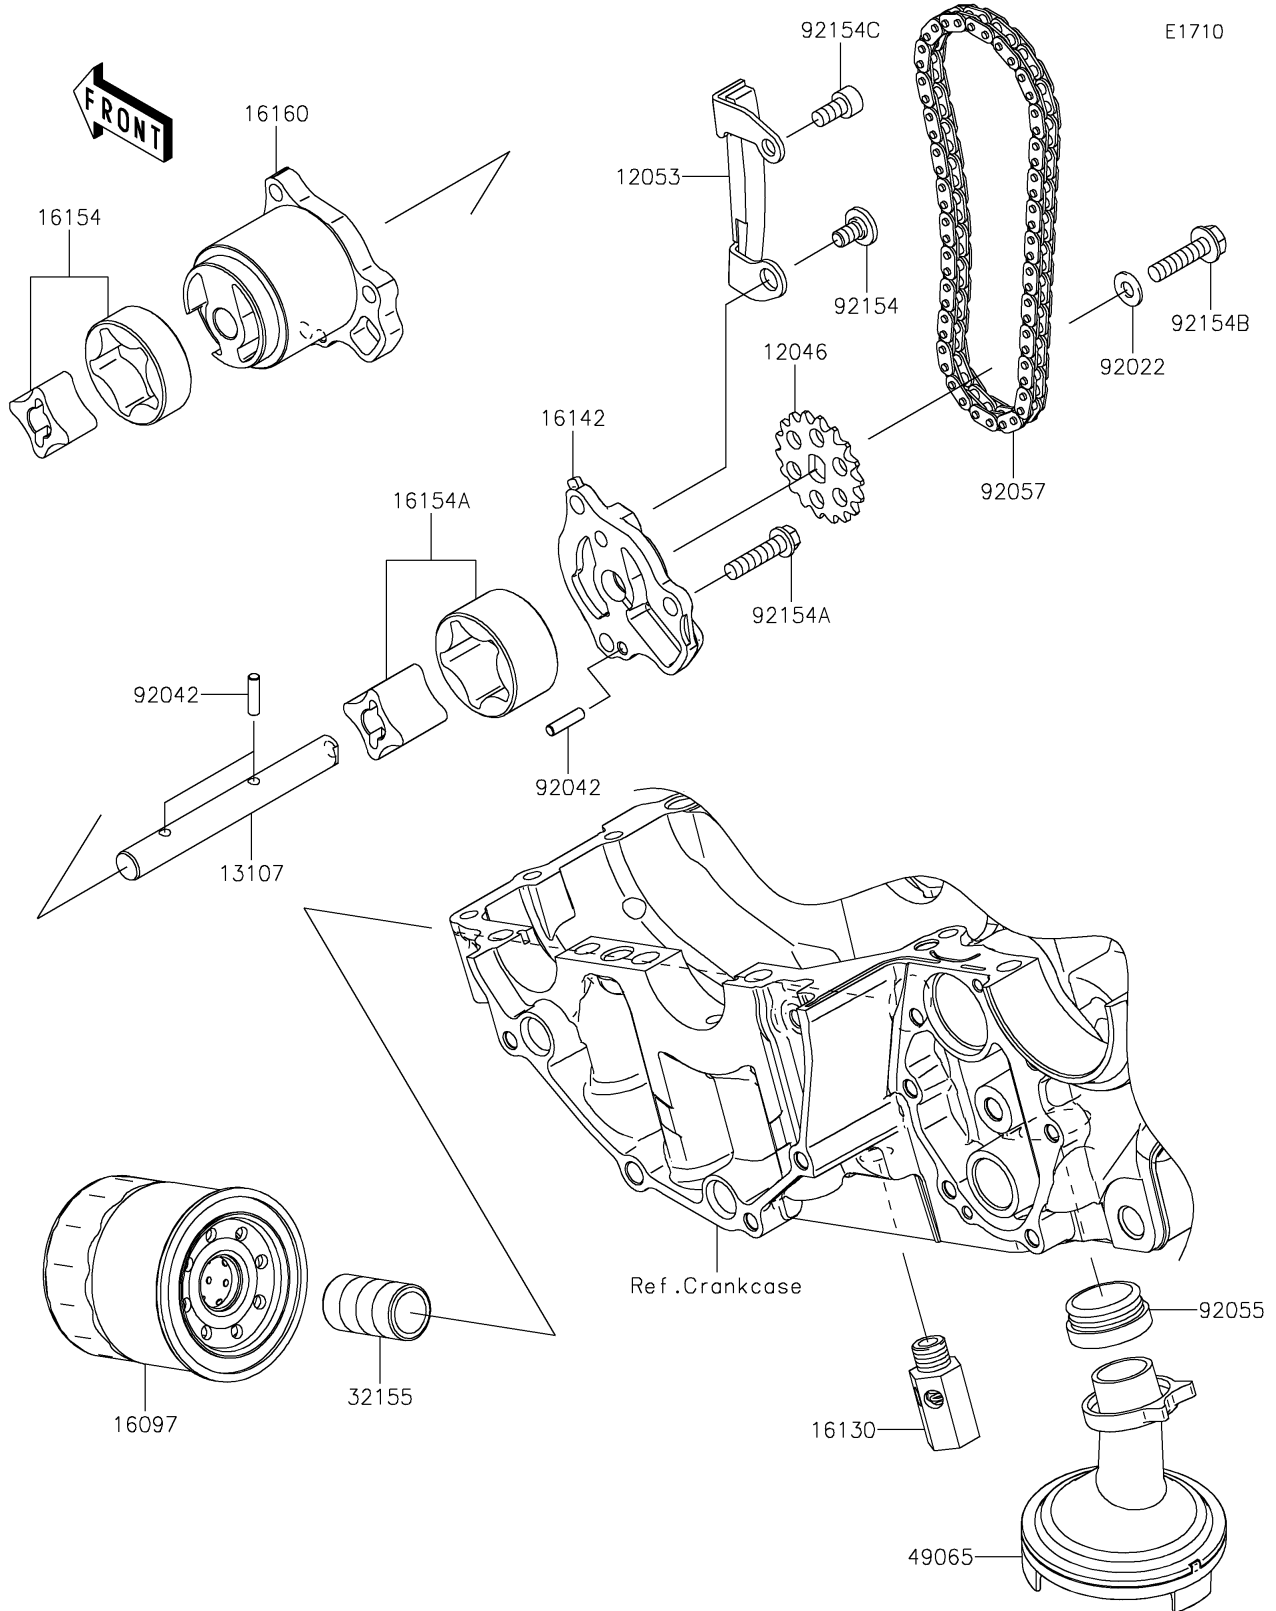

2022 Z650RS PARTS DIAGRAM

Oil Pump/Oil Filter

2022 Z650RS PARTS LIST

Oil Pump/Oil Filter

ITEM NAME	PART NUMBER	QUANTITY
SPROCKET,18T,BF04M (Ref # 12046)	12046-0040	1
GUIDE-CHAIN (Ref # 12053)	12053-0071	1
SHAFT,OIL PUMP (Ref # 13107)	13107-0772	1
FILTER-ASSY-OIL (Ref # 16097)	16097-0008	1
VALVE-ASSY-RELIEF (Ref # 16130)	16130-0552	1
COVER-PUMP (Ref # 16142)	16142-0712	1
ROTOR-PUMP,L=14 (Ref # 16154)	16154-0037	1
ROTOR-PUMP,40.56X22 (Ref # 16154A)	16154-1115	1
BODY (Ref # 16160)	16160-0110	1
PIPE,OIL FILTER (Ref # 32155)	32155-0029	1
FILTER-OIL (Ref # 49065)	49065-0708	1
WASHER,6X12.8X1.2 (Ref # 92022)	92022-1827	1
PIN,DOWEL,4X15.8 (Ref # 92042)	92042-014	3
RING-O,OIL FILTER (Ref # 92055)	92055-1354	1
CHAIN,DID 215FD-DHA,56LE (Ref # 92057)	92057-0098	1
BOLT,SOCKET,6X11 (Ref # 92154)	92154-0188	1
BOLT,FLANGED,6X25 (Ref # 92154A)	92154-0783	3
BOLT,FLANGED,6X25 (Ref # 92154B)	92154-0811	1
BOLT,SOCKET,6X12 (Ref # 92154C)	92154-0812	1