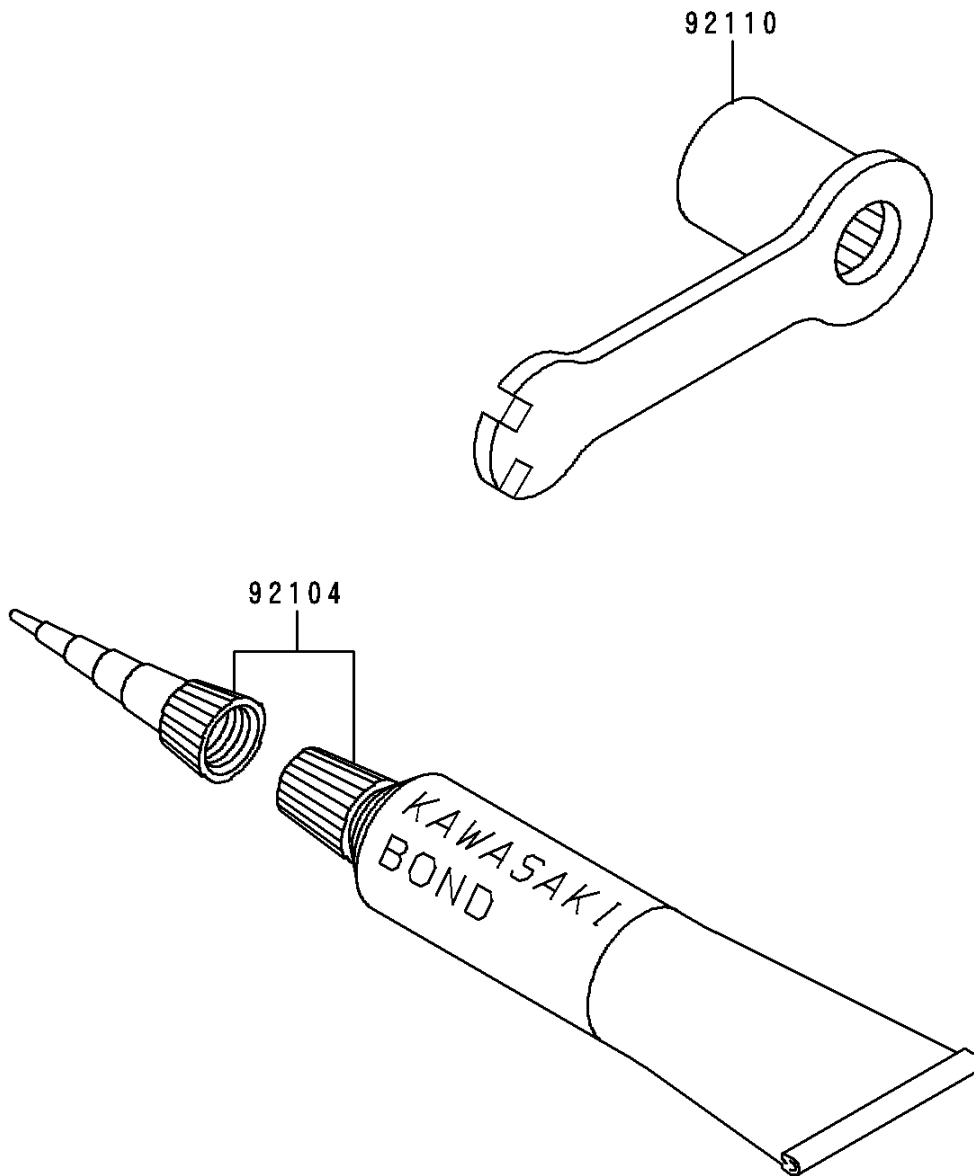

1996 KX80 PARTS DIAGRAM

Owner's Tools

F2810

1996 KX80 PARTS LIST

Owner's Tools

ITEM NAME	PART NUMBER	QUANTITY
GASKET-LIQUID,TUBE,100G,SILVER (Ref # 92104)	92104-002	1
TOOL-WRENCH,BOX,21MM&SPOKE (Ref # 92110)	92110-1119	1