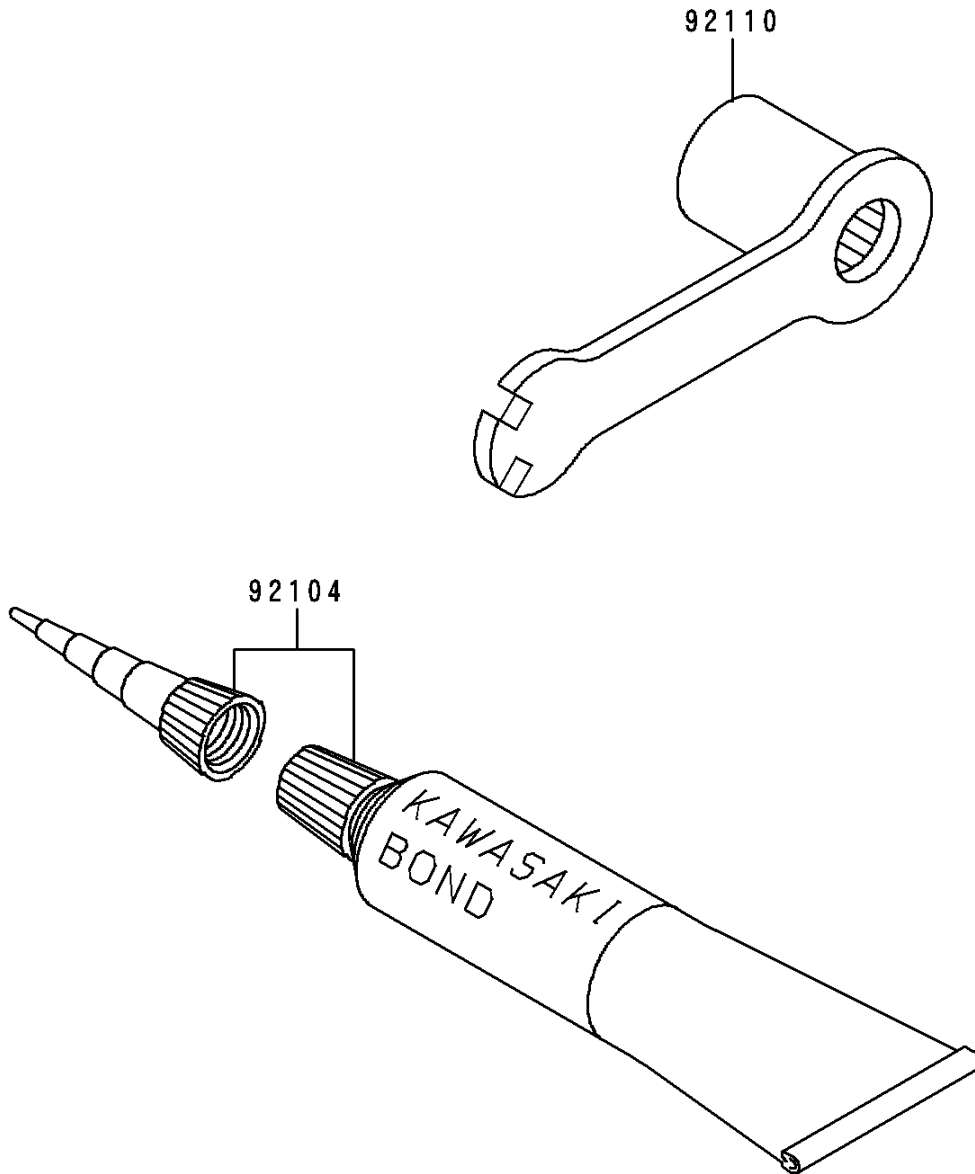

# 1997 KX80 PARTS DIAGRAM

Owner's Tools

F2810

# 1997 KX80 PARTS LIST

## Owner's Tools

ITEM NAME	PART NUMBER	QUANTITY
GASKET-LIQUID,TUBE,100G,SILVER (Ref # 92104)	92104-002	1
TOOL-WRENCH,BOX,21MM&SPOKE (Ref # 92110)	92110-1119	1