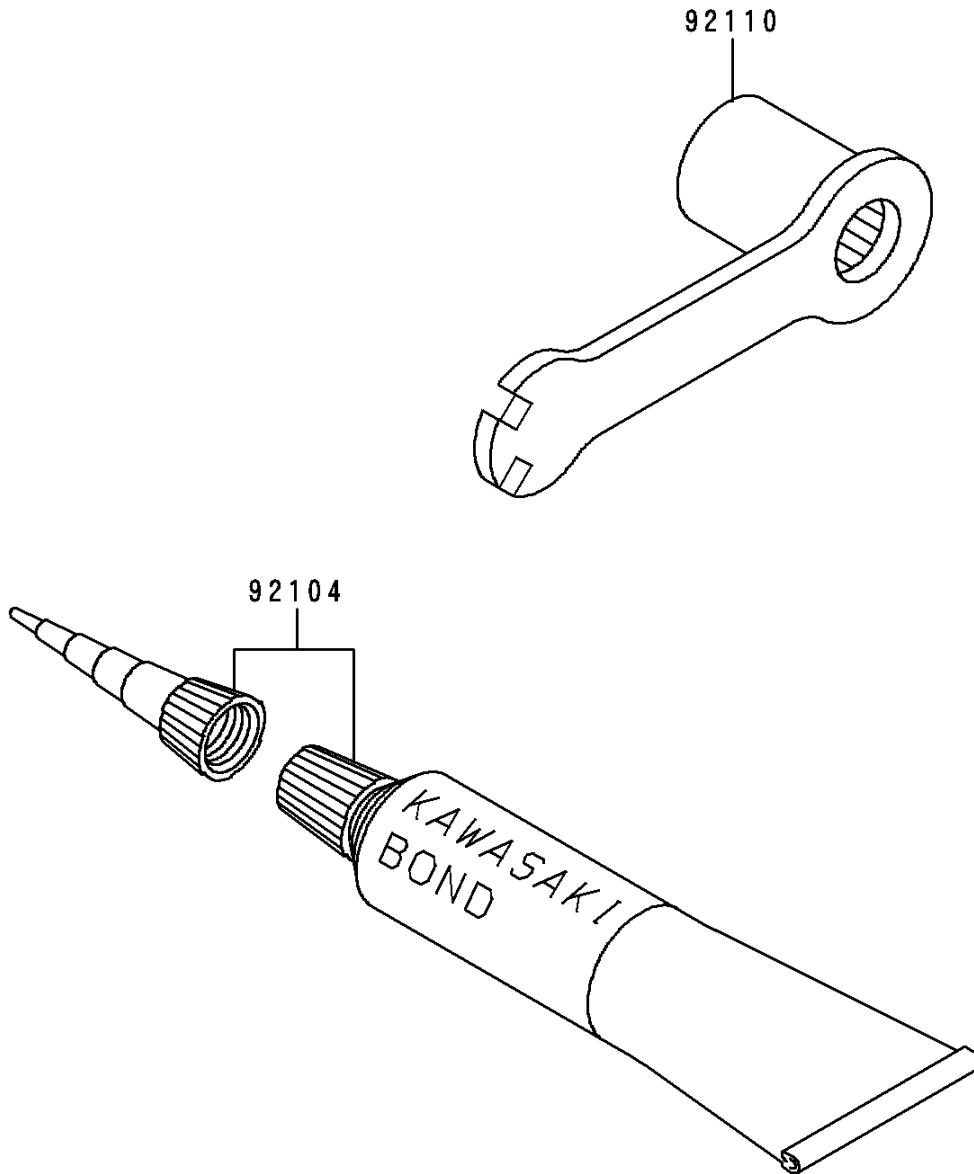

# 1997 KX80 PARTS DIAGRAM

Owner's Tools

F2810

# 1997 KX80 PARTS LIST

## Owner's Tools

ITEM NAME	PART NUMBER	QUANTITY
GASKET-LIQUID,TUBE,100G,SILVER (Ref # 92104)	92104-002	1
TOOL-WRENCH,BOX,21MM&SPOKE (Ref # 92110)	92110-1119	1