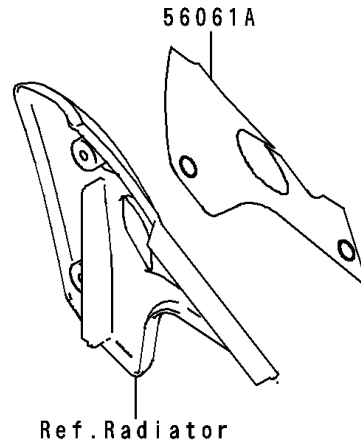

1997 KX80 PARTS DIAGRAM

Labels(KX80-R7)

F2860A

1997 KX80 PARTS LIST

Labels(KX80-R7)

ITEM NAME	PART NUMBER	QUANTITY
LABEL-WARNING,NOISE (Ref # 56040)	56040-1101	1
LABEL-WARNING,GASOLINE/OIL (Ref # 56040A)	56040-1129	1
LABEL-WARNING,GASOLINE/OIL (Ref # 56040B)	56040-1306	1
LABEL-WARNING,WARRANTY (Ref # 56040C)	56040-1335	1
MARK,SWING ARM,80 (Ref # 56051)	56051-1499	2
PATTERN,FUEL TANK,LH (Ref # 56061)	56061-1774	1
PATTERN,SHROUD,RH (Ref # 56061A)	56061-1775	1