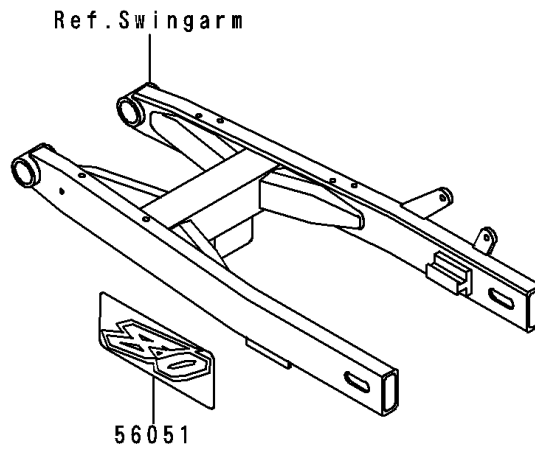

1997 KX80 PARTS DIAGRAM

Labels(KX80-R7)

F2860A

1997 KX80 PARTS LIST

Labels(KX80-R7)

ITEM NAME	PART NUMBER	QUANTITY
LABEL-WARNING,NOISE (Ref # 56040)	56040-1101	1
LABEL-WARNING,GASOLINE/OIL (Ref # 56040A)	56040-1129	1
LABEL-WARNING,GASOLINE/OIL (Ref # 56040B)	56040-1306	1
LABEL-WARNING,WARRANTY (Ref # 56040C)	56040-1335	1
MARK,SWING ARM,80 (Ref # 56051)	56051-1499	2
PATTERN,FUEL TANK,LH (Ref # 56061)	56061-1774	1
PATTERN,SHROUD,RH (Ref # 56061A)	56061-1775	1