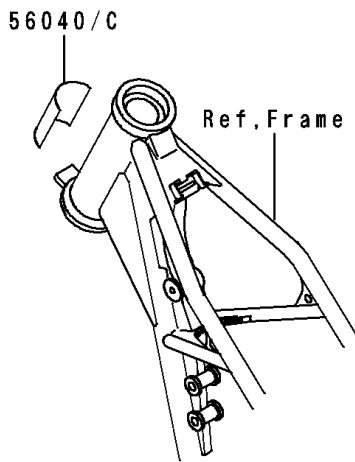

1997 KX80 PARTS DIAGRAM

Labels(KX80-R7)

F2860A

1997 KX80 PARTS LIST

Labels(KX80-R7)

ITEM NAME	PART NUMBER	QUANTITY
LABEL-WARNING,NOISE (Ref # 56040)	56040-1101	1
LABEL-WARNING,GASOLINE/OIL (Ref # 56040A)	56040-1129	1
LABEL-WARNING,GASOLINE/OIL (Ref # 56040B)	56040-1306	1
LABEL-WARNING,WARRANTY (Ref # 56040C)	56040-1335	1
MARK,SWING ARM,80 (Ref # 56051)	56051-1499	2
PATTERN,FUEL TANK,LH (Ref # 56061)	56061-1774	1
PATTERN,SHROUD,RH (Ref # 56061A)	56061-1775	1