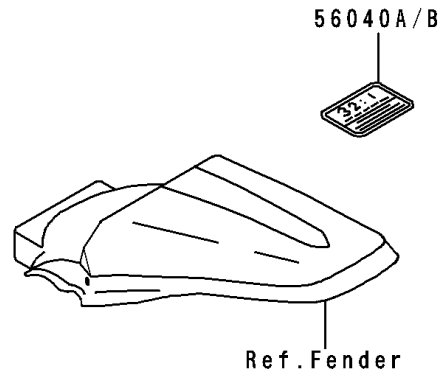

1997 KX80 PARTS DIAGRAM

Labels(KX80-R7)

F2860A

1997 KX80 PARTS LIST

Labels(KX80-R7)

ITEM NAME	PART NUMBER	QUANTITY
LABEL-WARNING,NOISE (Ref # 56040)	56040-1101	1
LABEL-WARNING,GASOLINE/OIL (Ref # 56040A)	56040-1129	1
LABEL-WARNING,GASOLINE/OIL (Ref # 56040B)	56040-1306	1
LABEL-WARNING,WARRANTY (Ref # 56040C)	56040-1335	1
MARK,SWING ARM,80 (Ref # 56051)	56051-1499	2
PATTERN,FUEL TANK,LH (Ref # 56061)	56061-1774	1
PATTERN,SHROUD,RH (Ref # 56061A)	56061-1775	1