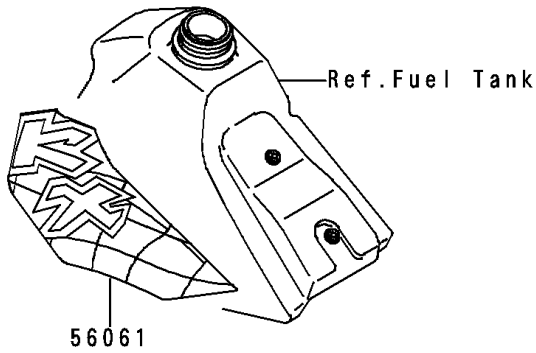

1997 KX80 PARTS DIAGRAM

Labels(KX80-R7)

F2860A

1997 KX80 PARTS LIST

Labels(KX80-R7)

ITEM NAME	PART NUMBER	QUANTITY
LABEL-WARNING,NOISE (Ref # 56040)	56040-1101	1
LABEL-WARNING,GASOLINE/OIL (Ref # 56040A)	56040-1129	1
LABEL-WARNING,GASOLINE/OIL (Ref # 56040B)	56040-1306	1
LABEL-WARNING,WARRANTY (Ref # 56040C)	56040-1335	1
MARK,SWING ARM,80 (Ref # 56051)	56051-1499	2
PATTERN,FUEL TANK,LH (Ref # 56061)	56061-1774	1
PATTERN,SHROUD,RH (Ref # 56061A)	56061-1775	1