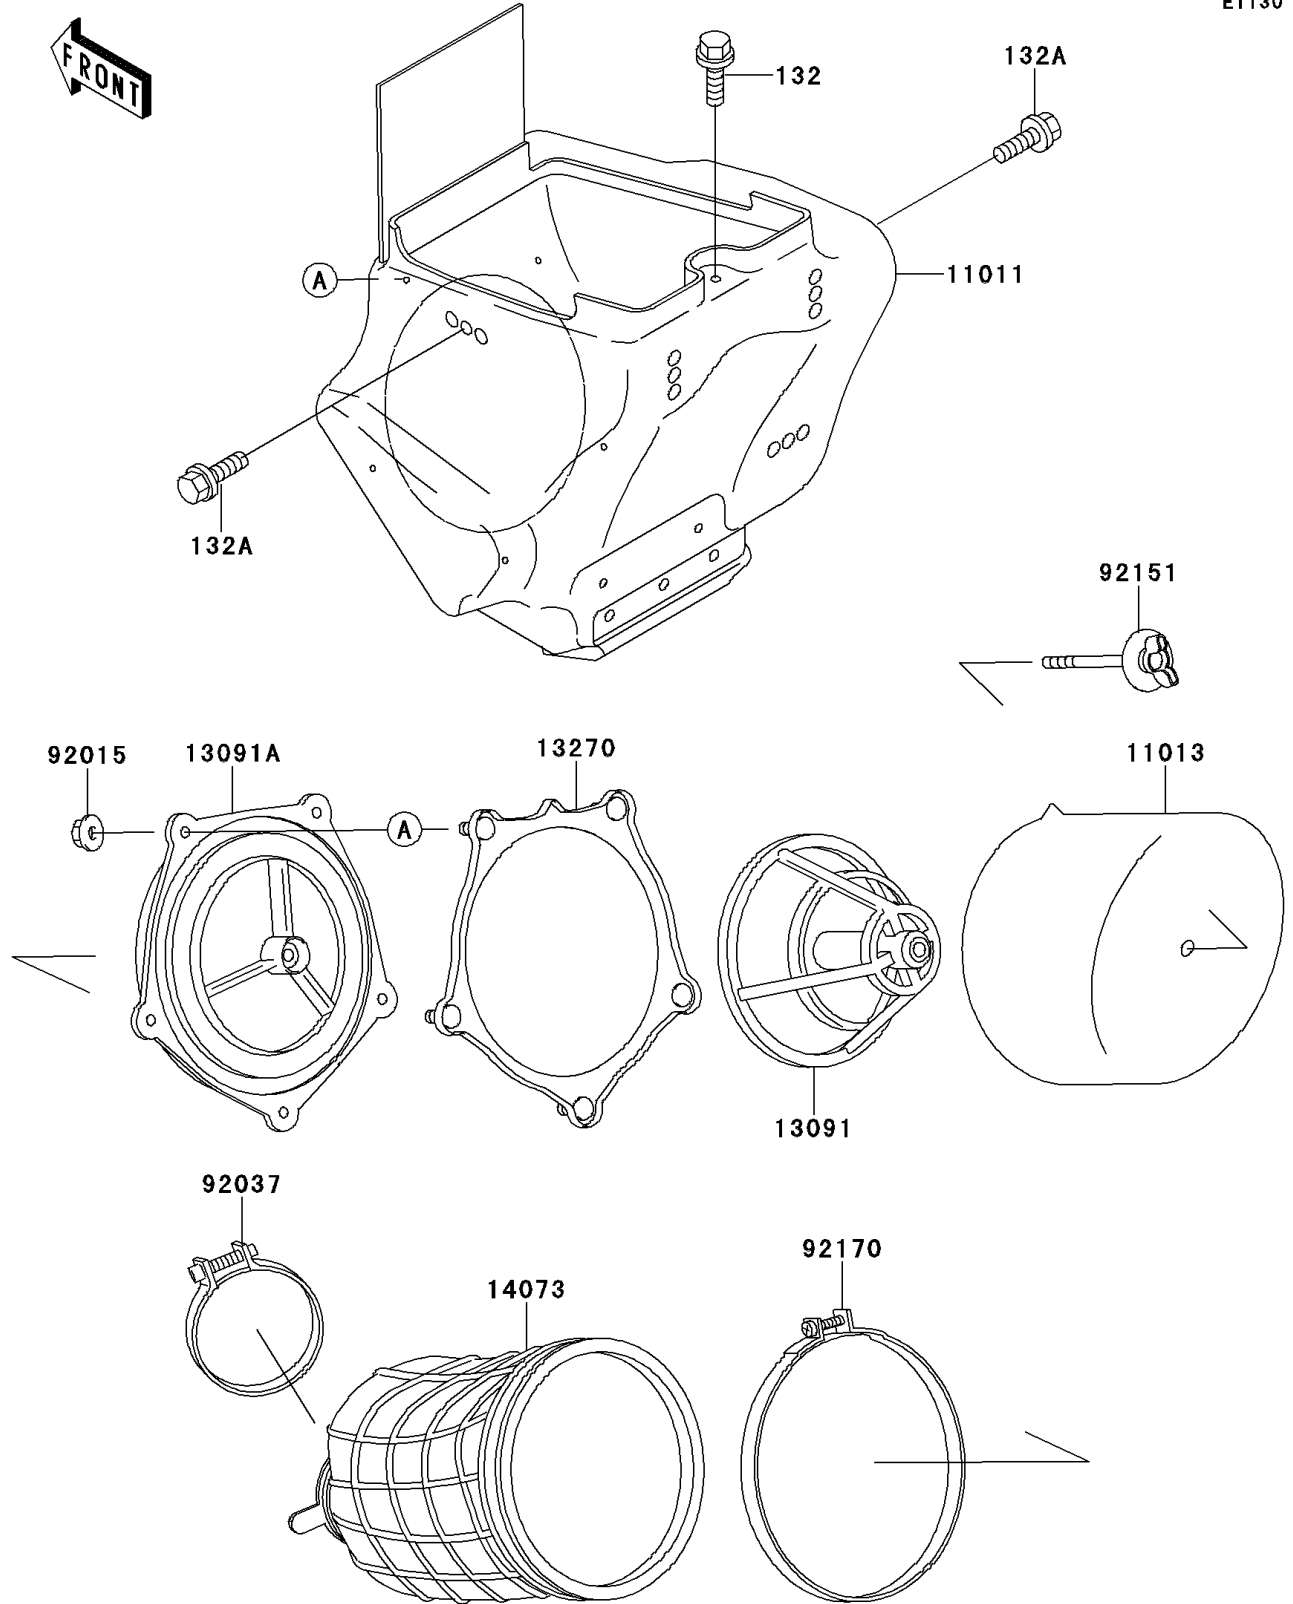

1998 KX80 PARTS DIAGRAM

Air Cleaner

E1130

1998 KX80 PARTS LIST

Air Cleaner

ITEM NAME	PART NUMBER	QUANTITY
BOLT-FLANGED-SMALL (Ref # 132)	132G0608	1
BOLT-FLANGED-SMALL (Ref # 132A)	132G0614	2
CASE-AIR FILTER (Ref # 11011)	11011-1511	1
ELEMENT-AIR FILTER (Ref # 11013)	11013-1271	1
HOLDER,ELEMENT (Ref # 13091)	13091-1696	1
HOLDER (Ref # 13091A)	13091-1697	1
PLATE,AIR FILTER (Ref # 13270)	13270-1905	1
DUCT,AIR FILTER (Ref # 14073)	14073-1717	1
NUT,FLANGED,5MM (Ref # 92015)	92015-1259	5
CLAMP,55MM (Ref # 92037)	92037-1486	1
BOLT,AIR FILTER (Ref # 92151)	92151-1256	1
CLAMP,126MM (Ref # 92170)	92170-1194	1