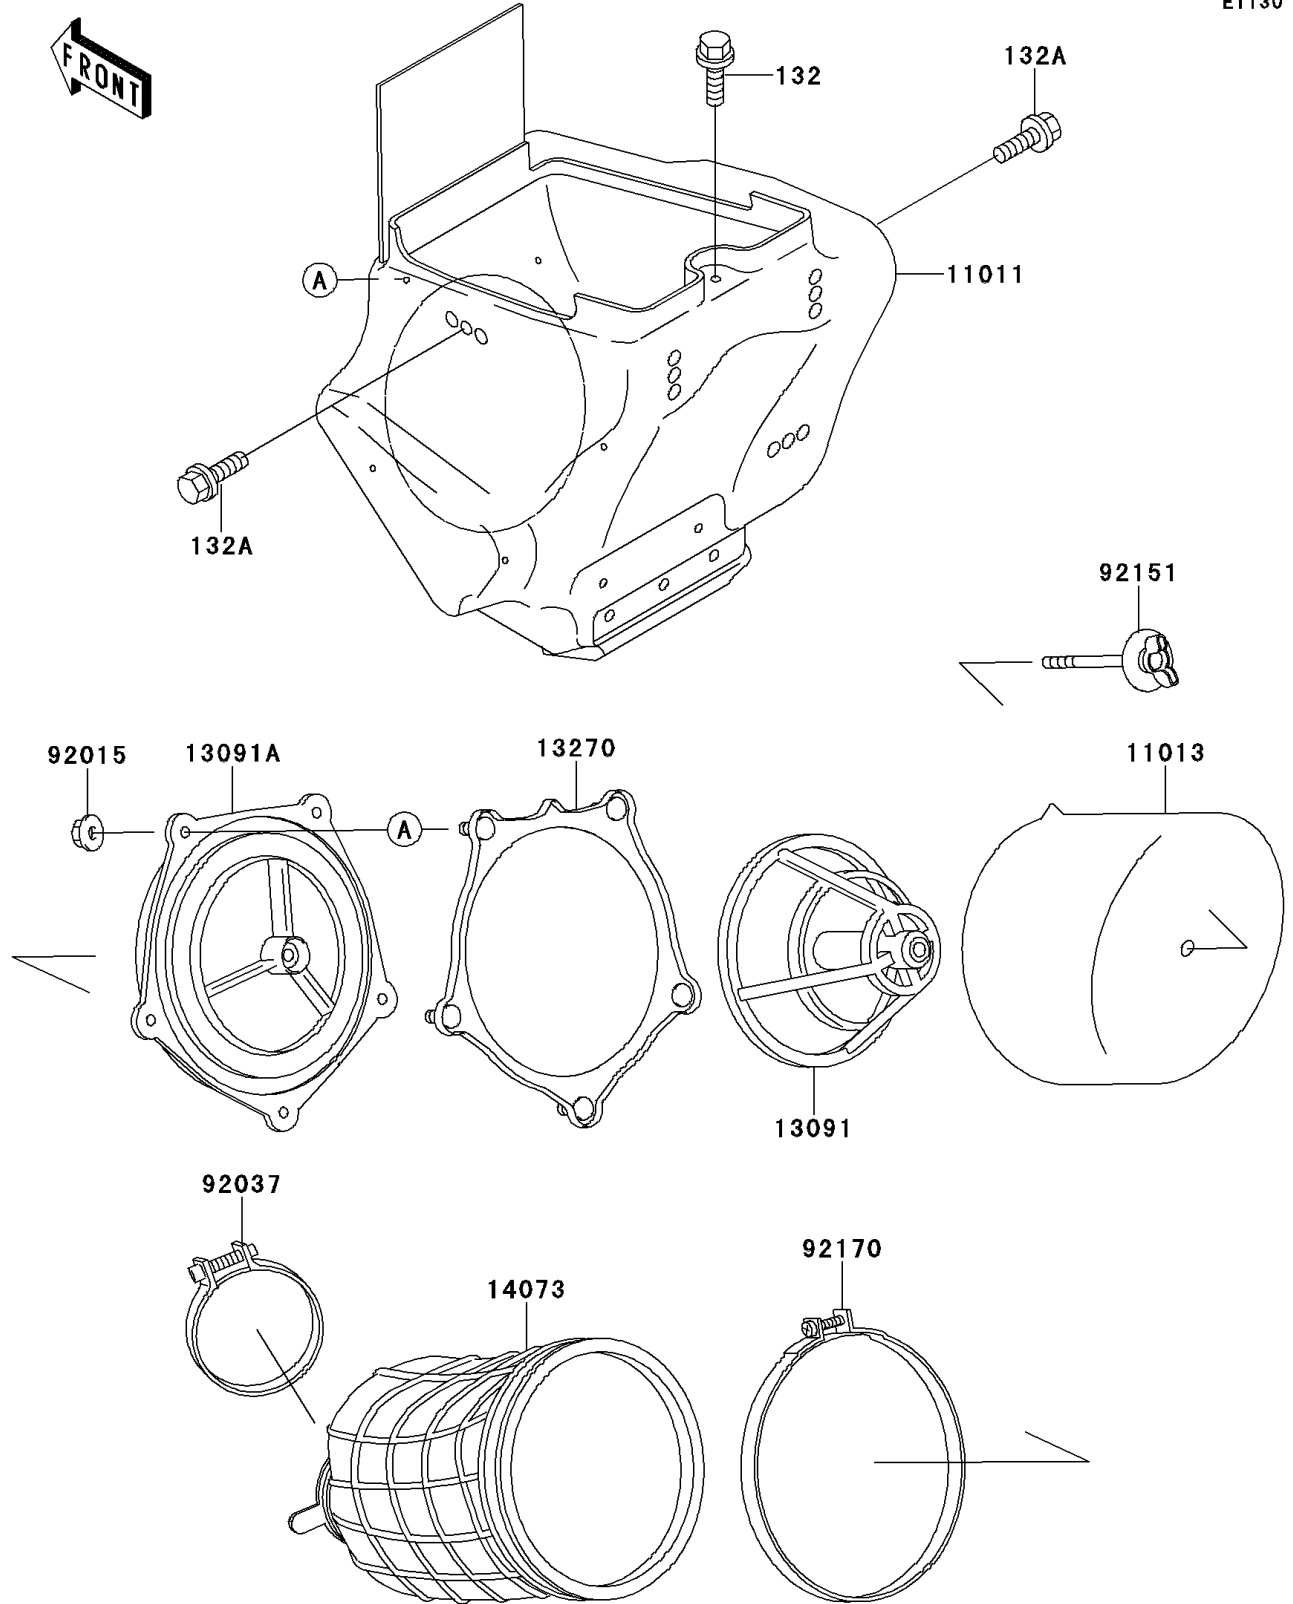

1999 KX80 PARTS DIAGRAM

Air Cleaner

E1130

1999 KX80 PARTS LIST

Air Cleaner

ITEM NAME	PART NUMBER	QUANTITY
BOLT-FLANGED-SMALL (Ref # 132)	132G0608	1
BOLT-FLANGED-SMALL (Ref # 132A)	132G0614	2
CASE-AIR FILTER (Ref # 11011)	11011-1511	1
ELEMENT-AIR FILTER (Ref # 11013)	11013-1271	1
HOLDER,ELEMENT (Ref # 13091)	13091-1696	1
HOLDER (Ref # 13091A)	13091-1697	1
PLATE,AIR FILTER (Ref # 13270)	13270-1905	1
DUCT,AIR FILTER (Ref # 14073)	14073-1717	1
NUT,FLANGED,5MM (Ref # 92015)	92015-1259	5
CLAMP,55MM (Ref # 92037)	92037-1486	1
BOLT,AIR FILTER (Ref # 92151)	92151-1256	1
CLAMP,126MM (Ref # 92170)	92170-1194	1