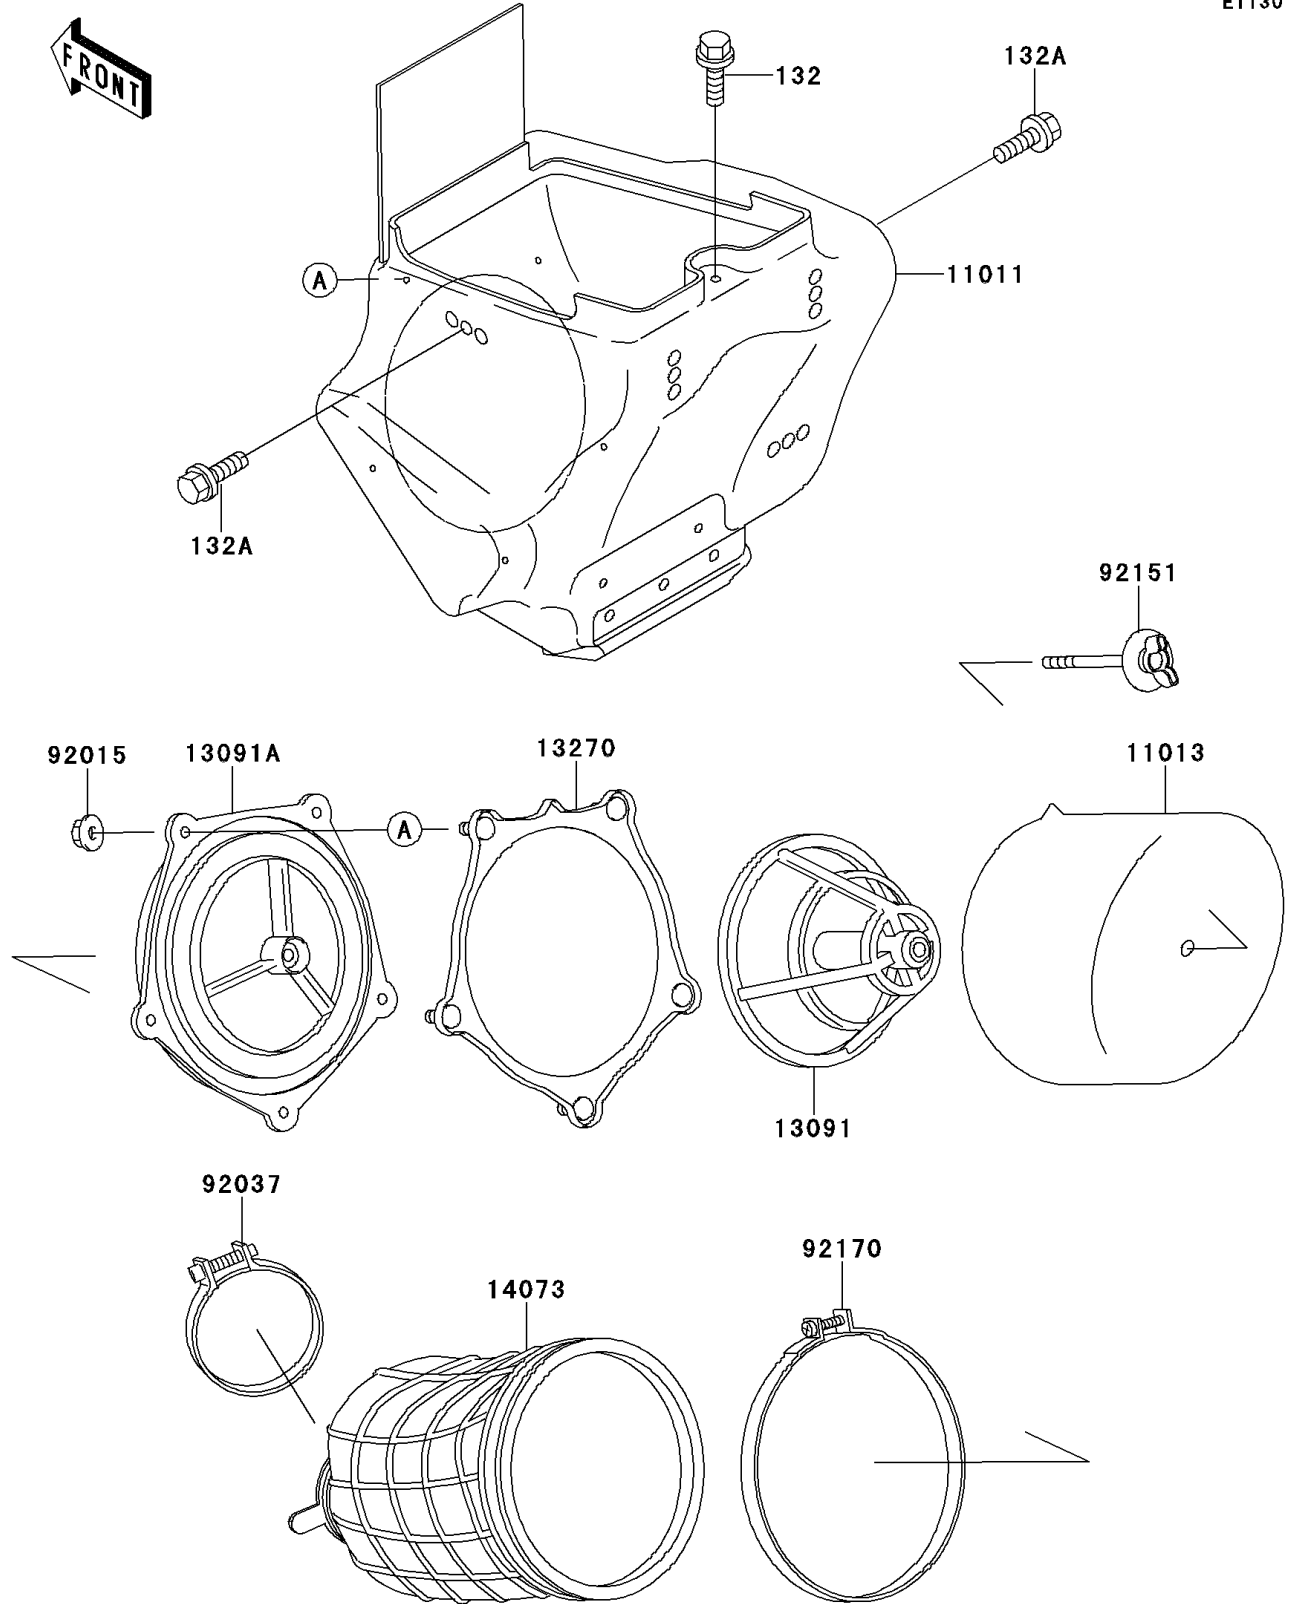

# 2000 KX80 PARTS DIAGRAM

Air Cleaner

E1130

## 2000 KX80 PARTS LIST

### Air Cleaner

ITEM NAME	PART NUMBER	QUANTITY
BOLT-FLANGED-SMALL (Ref # 132)	132G0608	1
BOLT-FLANGED-SMALL (Ref # 132A)	132G0614	2
CASE-AIR FILTER (Ref # 11011)	11011-1511	1
ELEMENT-AIR FILTER (Ref # 11013)	11013-1271	1
HOLDER,ELEMENT (Ref # 13091)	13091-1696	1
HOLDER (Ref # 13091A)	13091-1697	1
PLATE,AIR FILTER (Ref # 13270)	13270-1905	1
DUCT,AIR FILTER (Ref # 14073)	14073-1717	1
NUT,FLANGED,5MM (Ref # 92015)	92015-1259	5
CLAMP,55MM (Ref # 92037)	92037-1486	1
BOLT,AIR FILTER (Ref # 92151)	92151-1256	1
CLAMP,126MM (Ref # 92170)	92170-1194	1