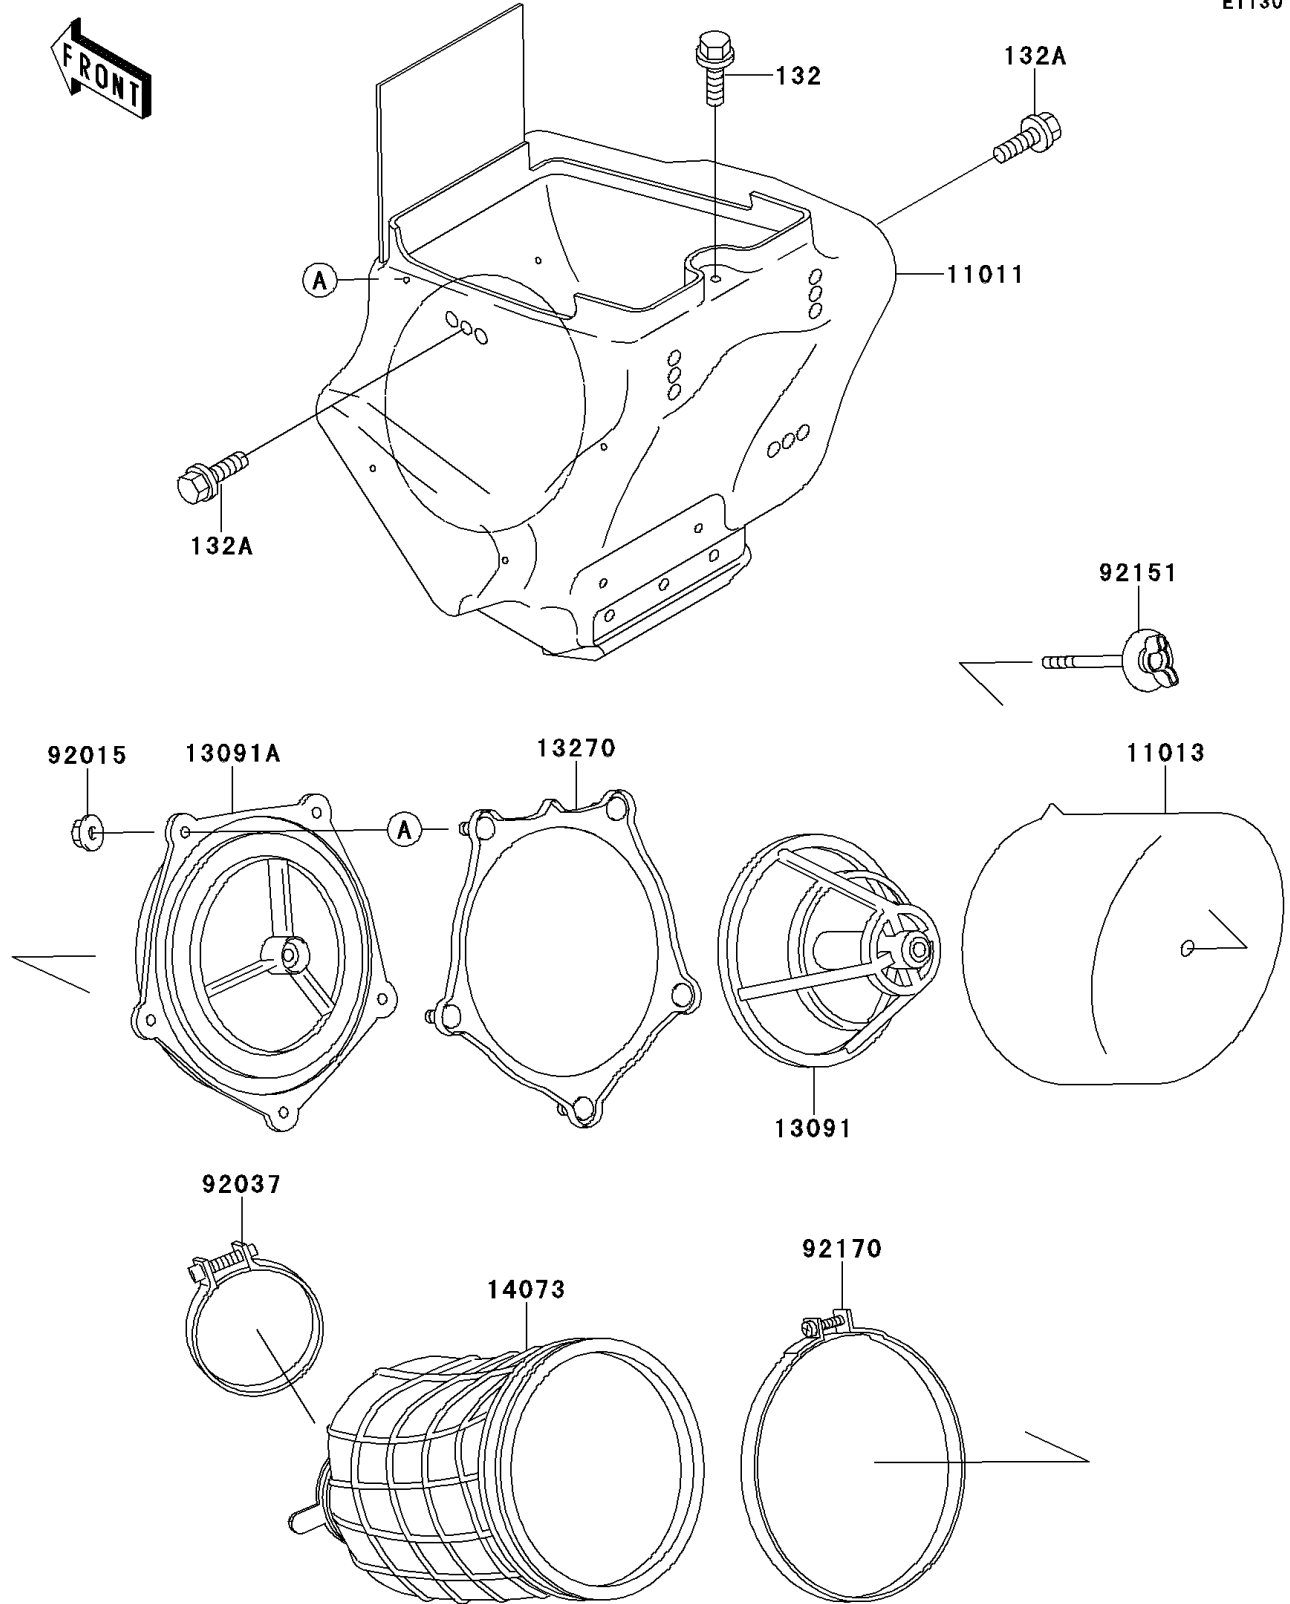

# 2000 KX80 PARTS DIAGRAM

Air Cleaner

E1130

## 2000 KX80 PARTS LIST

### Air Cleaner

ITEM NAME	PART NUMBER	QUANTITY
BOLT-FLANGED-SMALL (Ref # 132)	132G0608	1
BOLT-FLANGED-SMALL (Ref # 132A)	132G0614	2
CASE-AIR FILTER (Ref # 11011)	11011-1511	1
ELEMENT-AIR FILTER (Ref # 11013)	11013-1271	1
HOLDER,ELEMENT (Ref # 13091)	13091-1696	1
HOLDER (Ref # 13091A)	13091-1697	1
PLATE,AIR FILTER (Ref # 13270)	13270-1905	1
DUCT,AIR FILTER (Ref # 14073)	14073-1717	1
NUT,FLANGED,5MM (Ref # 92015)	92015-1259	5
CLAMP,55MM (Ref # 92037)	92037-1486	1
BOLT,AIR FILTER (Ref # 92151)	92151-1256	1
CLAMP,126MM (Ref # 92170)	92170-1194	1