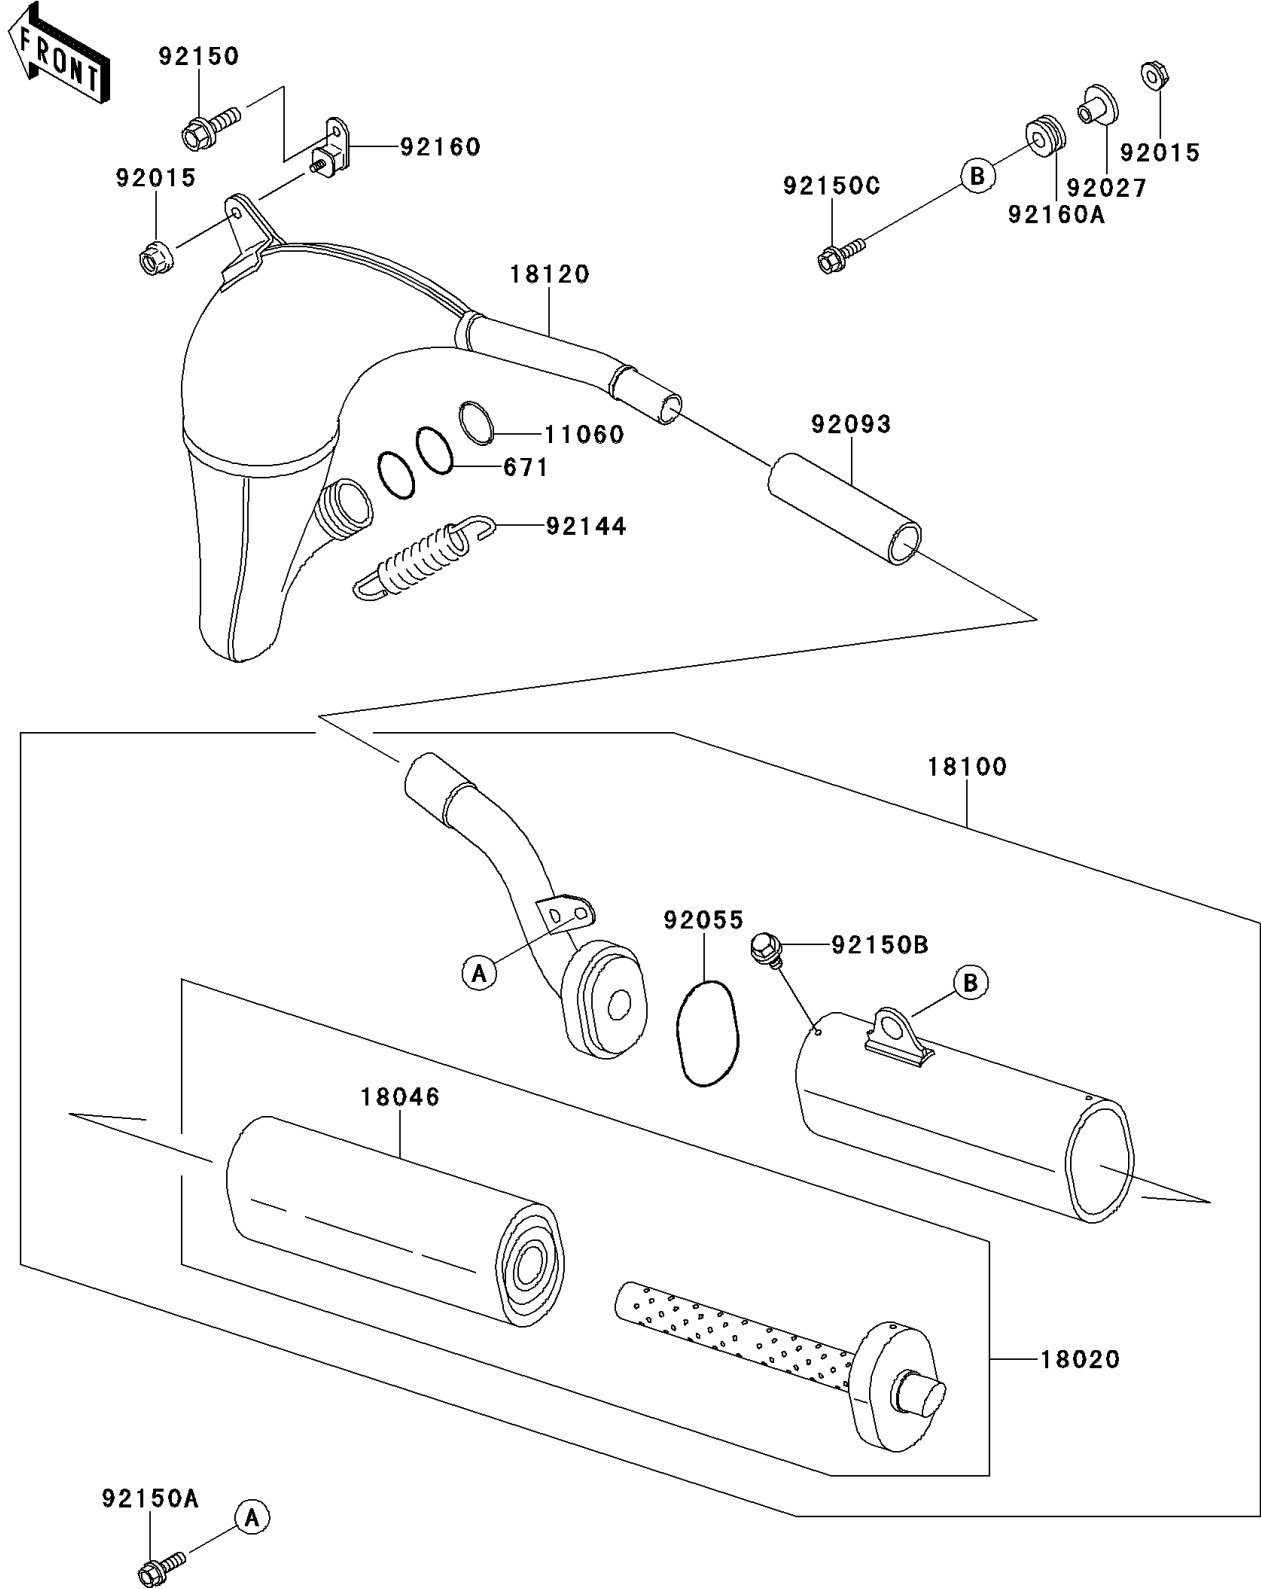

1999 KX80 PARTS DIAGRAM

Muffler(s)

E1140

1999 KX80 PARTS LIST

Muffler(s)

ITEM NAME	PART NUMBER	QUANTITY
O RING (Ref # 671)	671E2535	2
GASKET,EXHAUST HOLDER (Ref # 11060)	11060-1842	1
BAFFLE (Ref # 18020)	18020-1233	1
WOOL (Ref # 18046)	18046-1354	1
BODY-ASSY-MUFFLER (Ref # 18100)	18100-1075	1
CHAMBER-EXHAUST (Ref # 18120)	18120-1081	1
NUT,FLANGED,6MM (Ref # 92015)	92015-1078	2
COLLAR,L=13.1,BLACK (Ref # 92027)	92027-1450	1
RING-O,BAFFLE PIPE (Ref # 92055)	92055-1461	1
SEAL,MUFFLER JOINT (Ref # 92093)	92093-1200	1
SPRING,EXHAUST CONNECTING (Ref # 92144)	92144-1470	2
BOLT,6X14 (Ref # 92150)	92150-1340	1
BOLT,6X14 (Ref # 92150A)	92150-1392	1
BOLT,5X8 (Ref # 92150B)	92150-1406	4
BOLT,FLANGED,6X25 (Ref # 92150C)	92150-1507	1
DAMPER,MUFFLER,FR (Ref # 92160)	92160-1176	1
DAMPER,MUFFLER FITTING (Ref # 92160A)	92160-1913	1