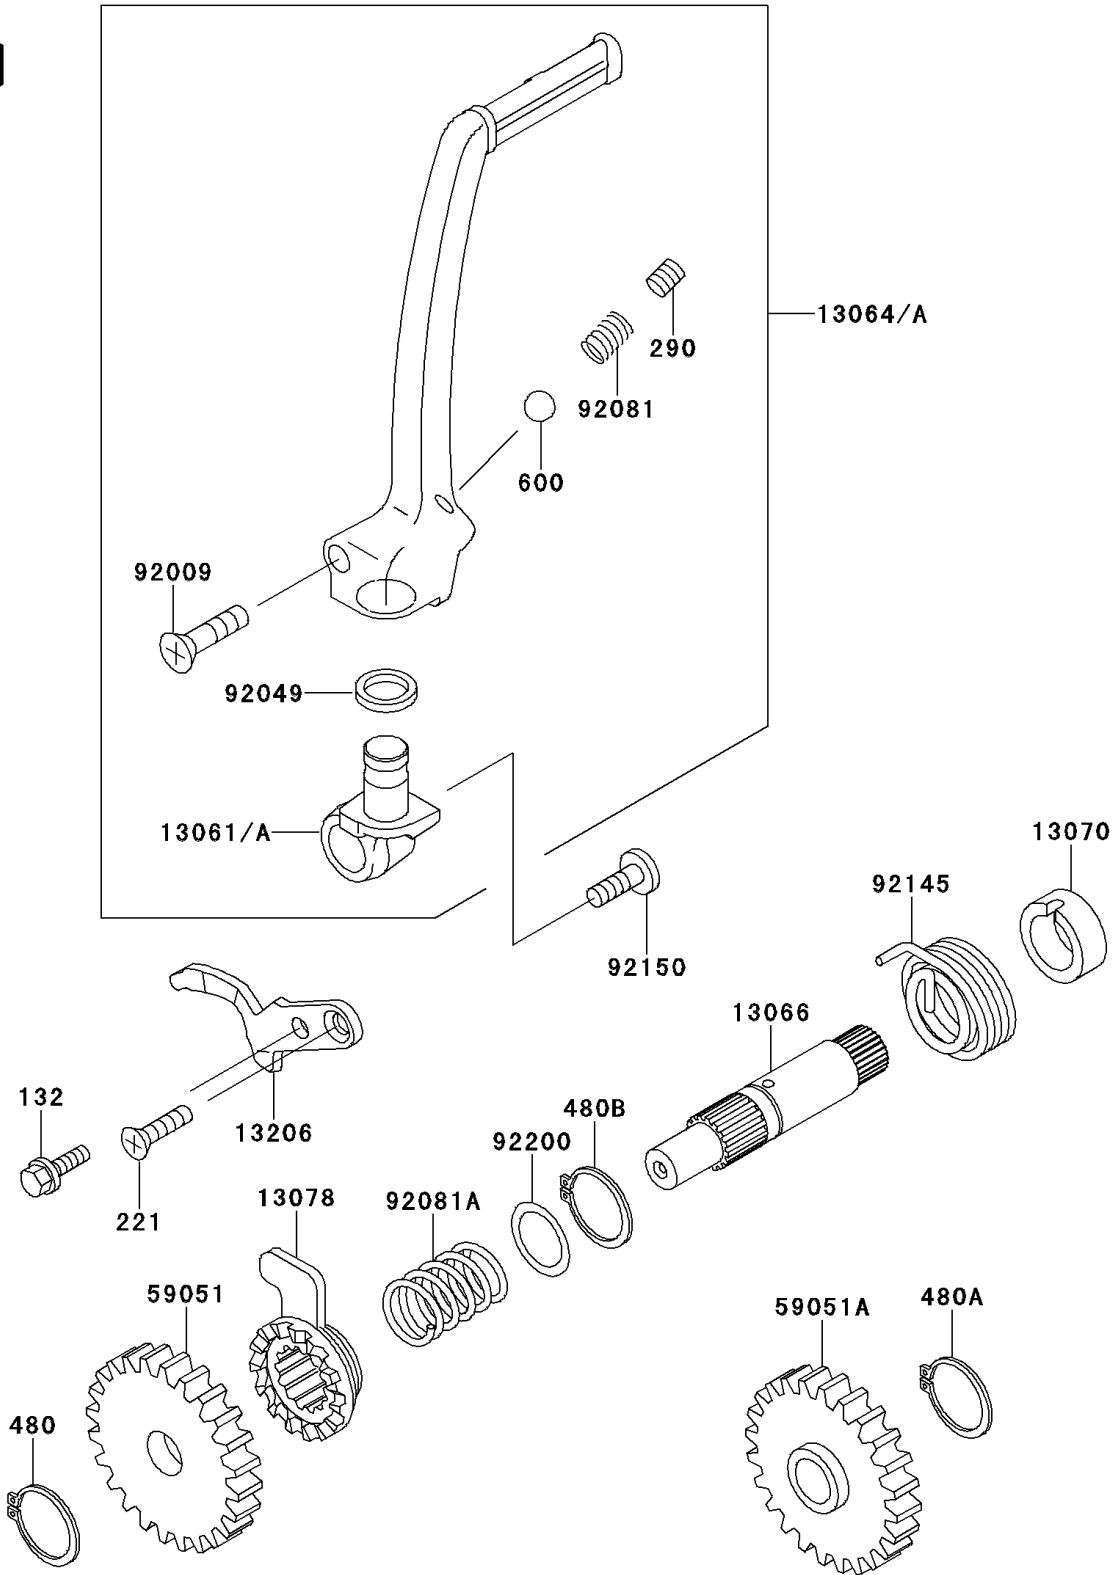

1998 KX80 PARTS DIAGRAM

Kickstarter Mechanism

E1340

1998 KX80 PARTS LIST

Kickstarter Mechanism

ITEM NAME	PART NUMBER	QUANTITY
BOLT-FLANGED-SMALL (Ref # 132)	132G0616	1
SCREW-CSK-CROS,6X18 (Ref # 221)	221B0618	1
SCREW-SET-SOCKET (Ref # 290)	290P0808	1
CIRCLIP-TYPE-C,12MM (Ref # 480)	480J1200	1
CIRCLIP-TYPE-C,15MM (Ref # 480A)	480J1500	1
CIRCLIP-TYPE-C,16MM (Ref # 480B)	480J1600	1
BALL-STEEL,1/4" (Ref # 600)	600A0800	1
BOSS,KICK PEDAL (Ref # 13061)	13061-1622	1
LEVER-ASSY-KICK,PEDAL (Ref # 13064)	13064-1182	1
SHAFT-KICK (Ref # 13066)	13066-1097	1
GUIDE (Ref # 13070)	13070-1314	1
RATCHET (Ref # 13078)	13078-1004	1
GUIDE-KICK (Ref # 13206)	13206-1066	1
GEAR-SPUR,32T (Ref # 59051)	59051-1026	1
GEAR-SPUR,31T,KICK (Ref # 59051A)	59051-1147	1
SCREW,6X27 (Ref # 92009)	92009-1607	1
SEAL-OIL,SR12162.5 (Ref # 92049)	92049-1468	1
SPRING,KICK PEDAL (Ref # 92081)	92081-020	1
SPRING,RATCHET (Ref # 92081A)	92081-122	1
SPRING (Ref # 92145)	92145-1058	1
BOLT,SOCKET,6X16 (Ref # 92150)	92150-1673	1
WASHER,KICKSHAFT (Ref # 92200)	92200-1209	1