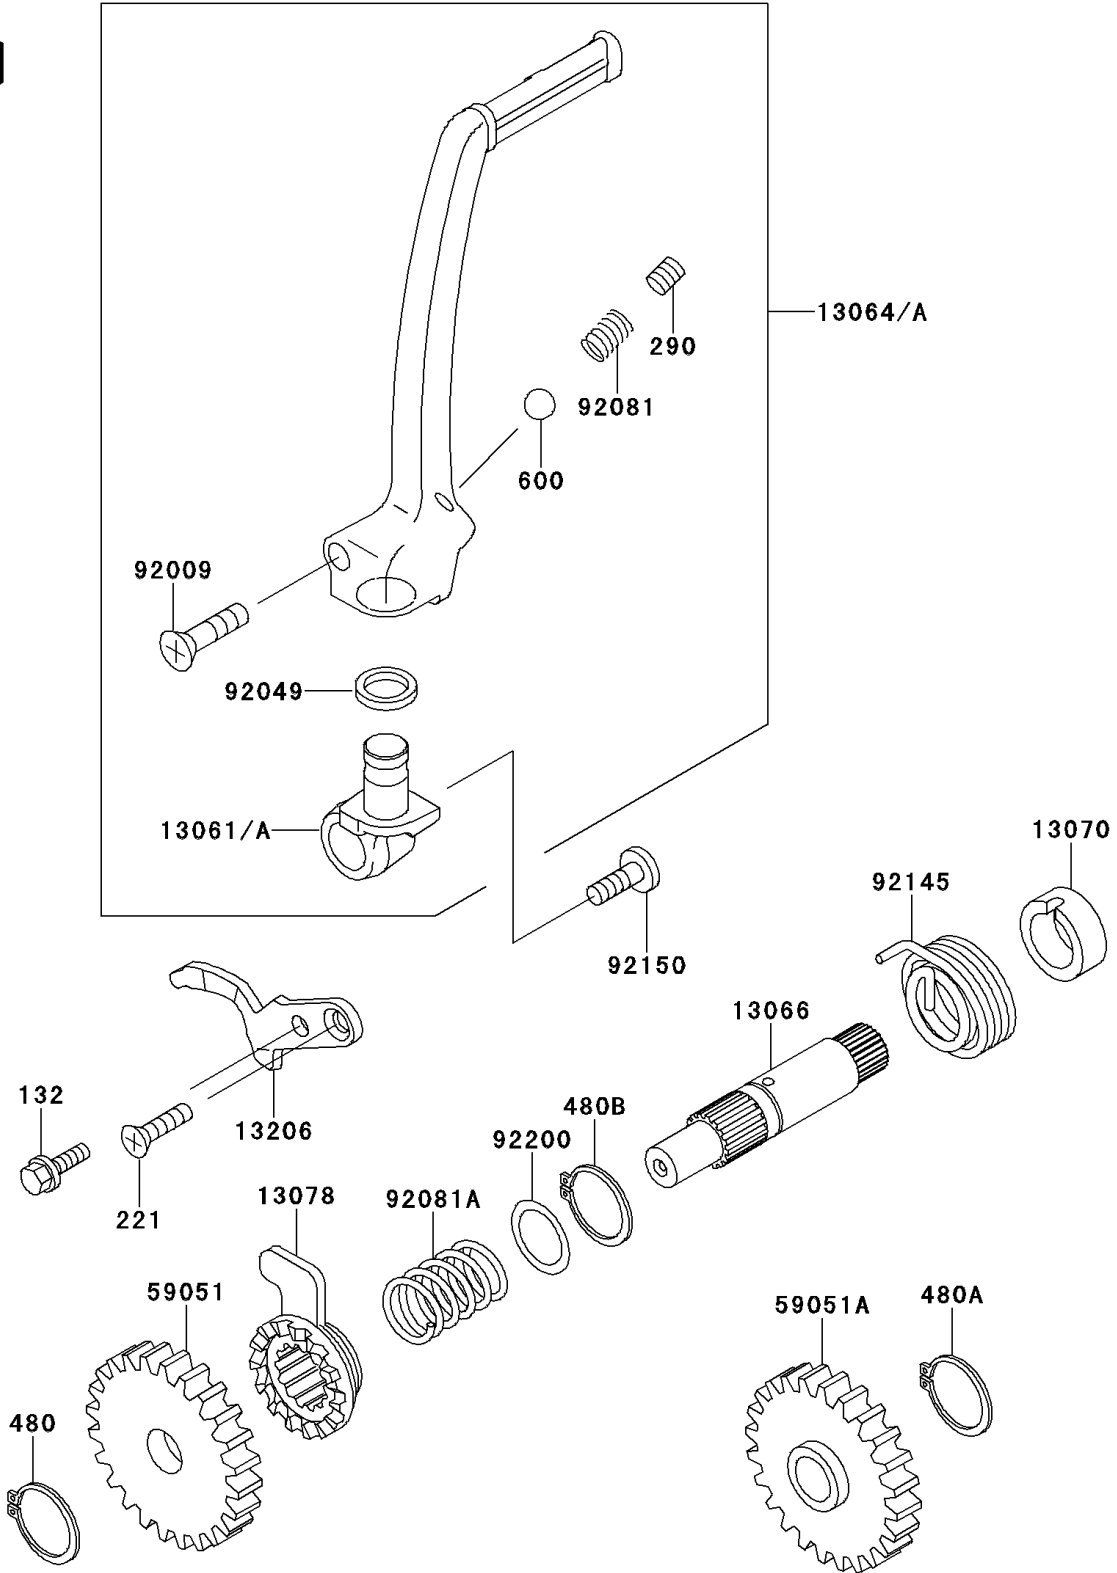

1999 KX80 PARTS DIAGRAM

Kickstarter Mechanism

E1340

1999 KX80 PARTS LIST

Kickstarter Mechanism

ITEM NAME	PART NUMBER	QUANTITY
BOLT-FLANGED-SMALL (Ref # 132)	132G0616	1
SCREW-CSK-CROS,6X18 (Ref # 221)	221B0618	1
SCREW-SET-SOCKET (Ref # 290)	290P0808	1
CIRCLIP-TYPE-C,12MM (Ref # 480)	480J1200	1
CIRCLIP-TYPE-C,15MM (Ref # 480A)	480J1500	1
CIRCLIP-TYPE-C,16MM (Ref # 480B)	480J1600	1
BALL-STEEL,1/4" (Ref # 600)	600A0800	1
BOSS,KICK PEDAL (Ref # 13061A)	13061-1712	1
LEVER-ASSY-KICK,PEDAL (Ref # 13064A)	13064-1188	1
SHAFT-KICK (Ref # 13066)	13066-1097	1
GUIDE (Ref # 13070)	13070-1314	1
RATCHET (Ref # 13078)	13078-1004	1
GUIDE-KICK (Ref # 13206)	13206-1066	1
GEAR-SPUR,32T (Ref # 59051)	59051-1026	1
GEAR-SPUR,31T,KICK (Ref # 59051A)	59051-1147	1
SCREW,6X27 (Ref # 92009)	92009-1607	1
SEAL-OIL,SR12162.5 (Ref # 92049)	92049-1468	1
SPRING,KICK PEDAL (Ref # 92081)	92081-020	1
SPRING,RATCHET (Ref # 92081A)	92081-122	1
SPRING (Ref # 92145)	92145-1058	1
BOLT,SOCKET,6X16 (Ref # 92150)	92150-1673	1
WASHER,KICKSHAFT (Ref # 92200)	92200-1209	1