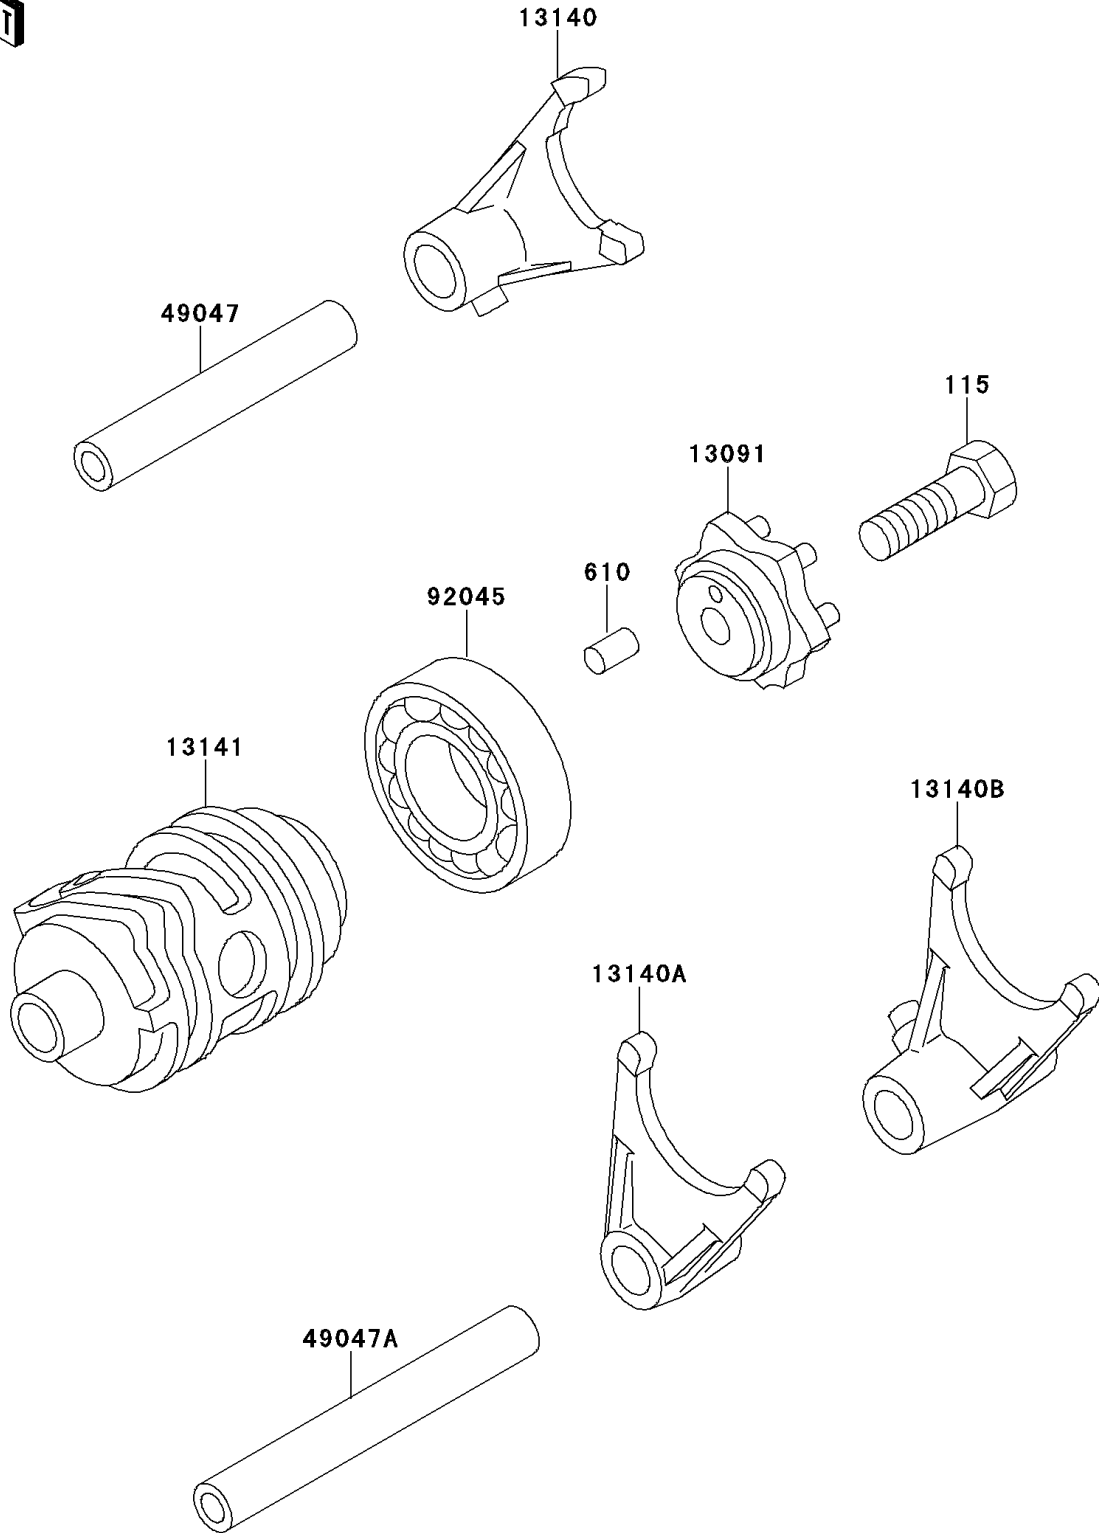

1998 KX80 PARTS DIAGRAM

Gear Change Drum/Shift Fork(s)

E1362

1998 KX80 PARTS LIST

Gear Change Drum/Shift Fork(s)

ITEM NAME	PART NUMBER	QUANTITY
BOLT-SMALL-UPSET (Ref # 115)	115G0825	1
ROLLER,4X8 (Ref # 610)	610A0408	1
HOLDER,CHANGE DRUM (Ref # 13091)	13091-1390	1
FORK-SHIFT,5TH&6TH (Ref # 13140)	13140-1139	1
FORK-SHIFT,2ND&3RD (Ref # 13140A)	13140-1140	1
FORK-SHIFT,LOW&4TH (Ref # 13140B)	13140-1141	1
DRUM-CHANGE (Ref # 13141)	13141-1120	1
ROD-SHIFT,5.9X10X64.5 (Ref # 49047)	49047-1063	1
ROD-SHIFT,5.9X10X81 (Ref # 49047A)	49047-1064	1
BEARING-BALL,#6905 (Ref # 92045)	92045-036	1