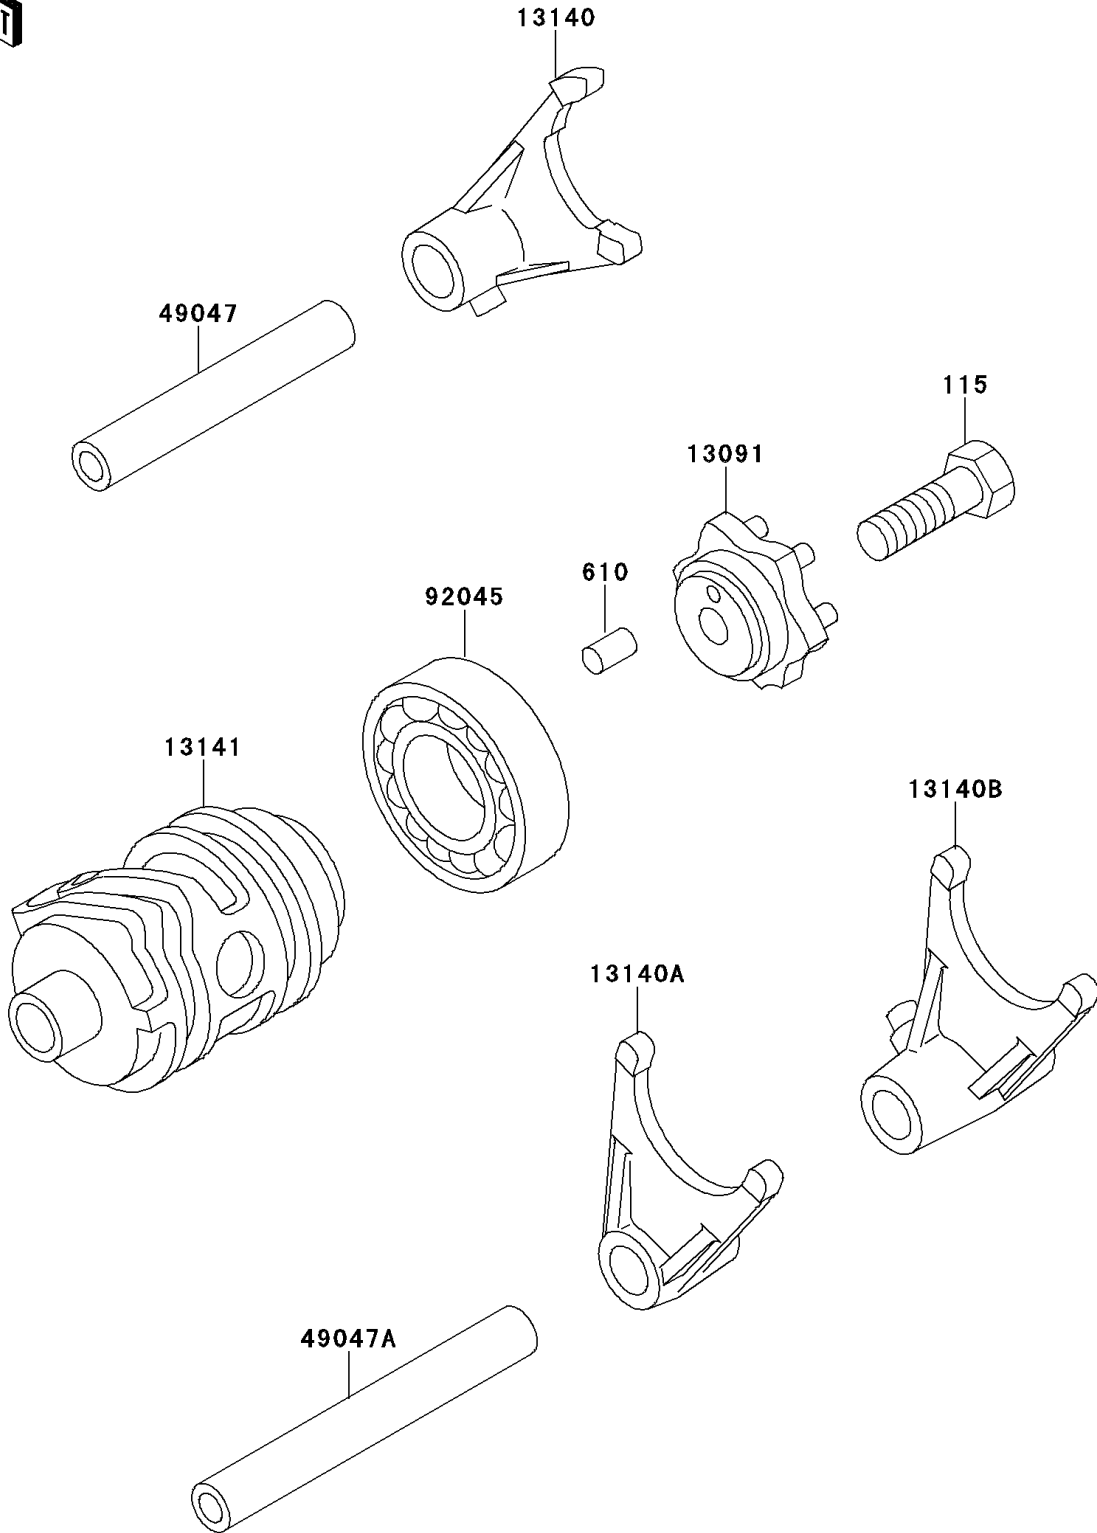

# 1998 KX80 PARTS DIAGRAM

Gear Change Drum/Shift Fork(s)

E1362

# 1998 KX80 PARTS LIST

## Gear Change Drum/Shift Fork(s)

ITEM NAME	PART NUMBER	QUANTITY
BOLT-SMALL-UPSET (Ref # 115)	115G0825	1
ROLLER,4X8 (Ref # 610)	610A0408	1
HOLDER,CHANGE DRUM (Ref # 13091)	13091-1390	1
FORK-SHIFT,5TH&6TH (Ref # 13140)	13140-1139	1
FORK-SHIFT,2ND&3RD (Ref # 13140A)	13140-1140	1
FORK-SHIFT,LOW&4TH (Ref # 13140B)	13140-1141	1
DRUM-CHANGE (Ref # 13141)	13141-1120	1
ROD-SHIFT,5.9X10X64.5 (Ref # 49047)	49047-1063	1
ROD-SHIFT,5.9X10X81 (Ref # 49047A)	49047-1064	1
BEARING-BALL,#6905 (Ref # 92045)	92045-036	1