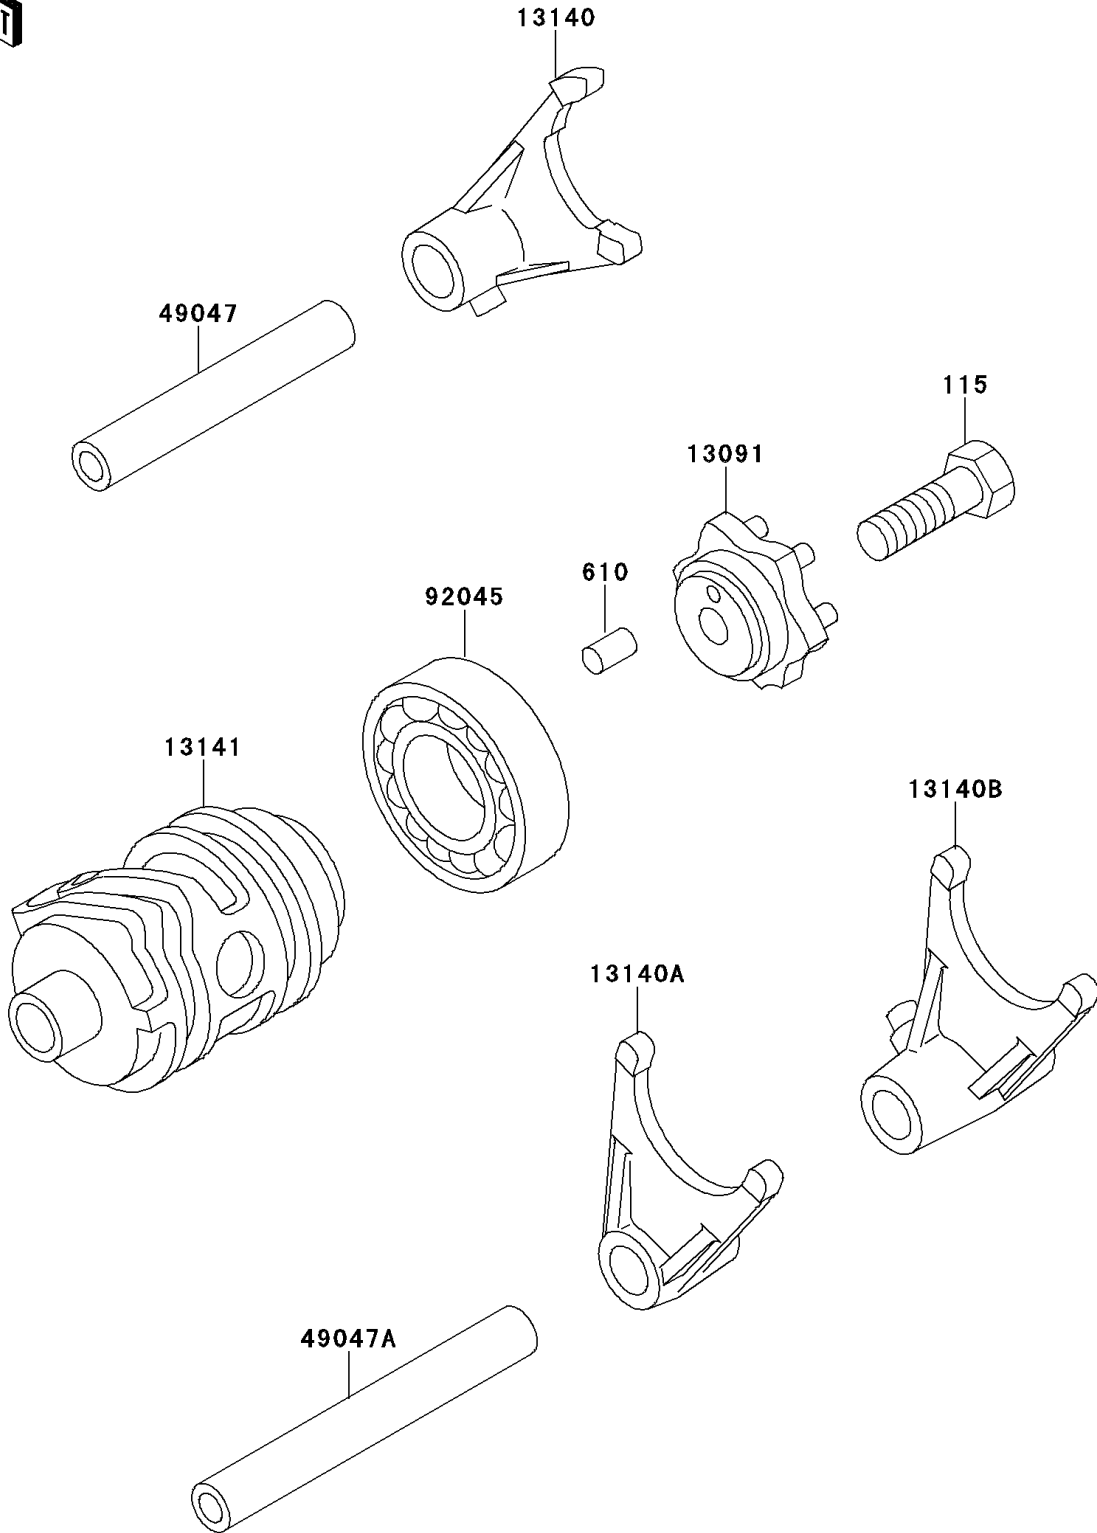

# 1999 KX80 PARTS DIAGRAM

Gear Change Drum/Shift Fork(s)

E1362

## 1999 KX80 PARTS LIST

### Gear Change Drum/Shift Fork(s)

ITEM NAME	PART NUMBER	QUANTITY
BOLT-SMALL-UPSET (Ref # 115)	115G0825	1
ROLLER,4X8 (Ref # 610)	610A0408	1
HOLDER,CHANGE DRUM (Ref # 13091)	13091-1390	1
FORK-SHIFT,5TH&6TH (Ref # 13140)	13140-1139	1
FORK-SHIFT,2ND&3RD (Ref # 13140A)	13140-1140	1
FORK-SHIFT,LOW&4TH (Ref # 13140B)	13140-1141	1
DRUM-CHANGE (Ref # 13141)	13141-1120	1
ROD-SHIFT,5.9X10X64.5 (Ref # 49047)	49047-1063	1
ROD-SHIFT,5.9X10X81 (Ref # 49047A)	49047-1064	1
BEARING-BALL,#6905 (Ref # 92045)	92045-036	1