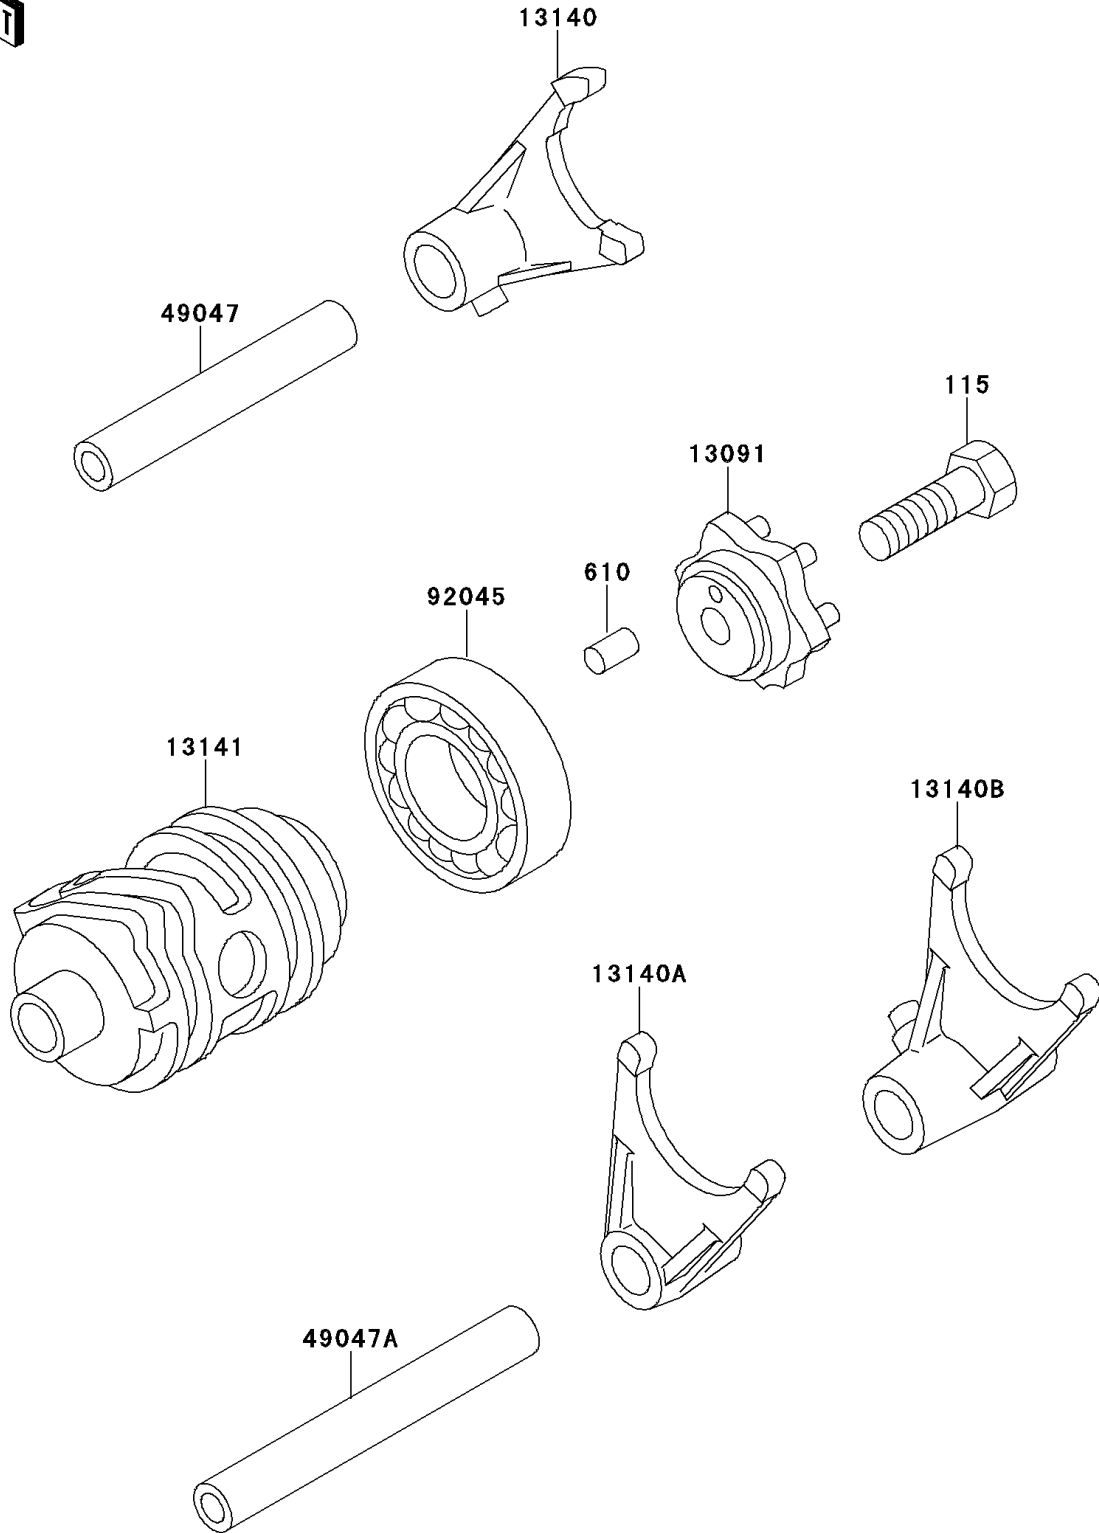

2000 KX80 PARTS DIAGRAM

Gear Change Drum/Shift Fork(s)

E1362

2000 KX80 PARTS LIST

Gear Change Drum/Shift Fork(s)

ITEM NAME	PART NUMBER	QUANTITY
BOLT-SMALL-UPSET (Ref # 115)	115G0825	1
ROLLER,4X8 (Ref # 610)	610A0408	1
HOLDER,CHANGE DRUM (Ref # 13091)	13091-1390	1
FORK-SHIFT,5TH&6TH (Ref # 13140)	13140-1139	1
FORK-SHIFT,2ND&3RD (Ref # 13140A)	13140-1140	1
FORK-SHIFT,LOW&4TH (Ref # 13140B)	13140-1141	1
DRUM-CHANGE (Ref # 13141)	13141-1120	1
ROD-SHIFT,5.9X10X64.5 (Ref # 49047)	49047-1063	1
ROD-SHIFT,5.9X10X81 (Ref # 49047A)	49047-1064	1
BEARING-BALL,#6905 (Ref # 92045)	92045-036	1