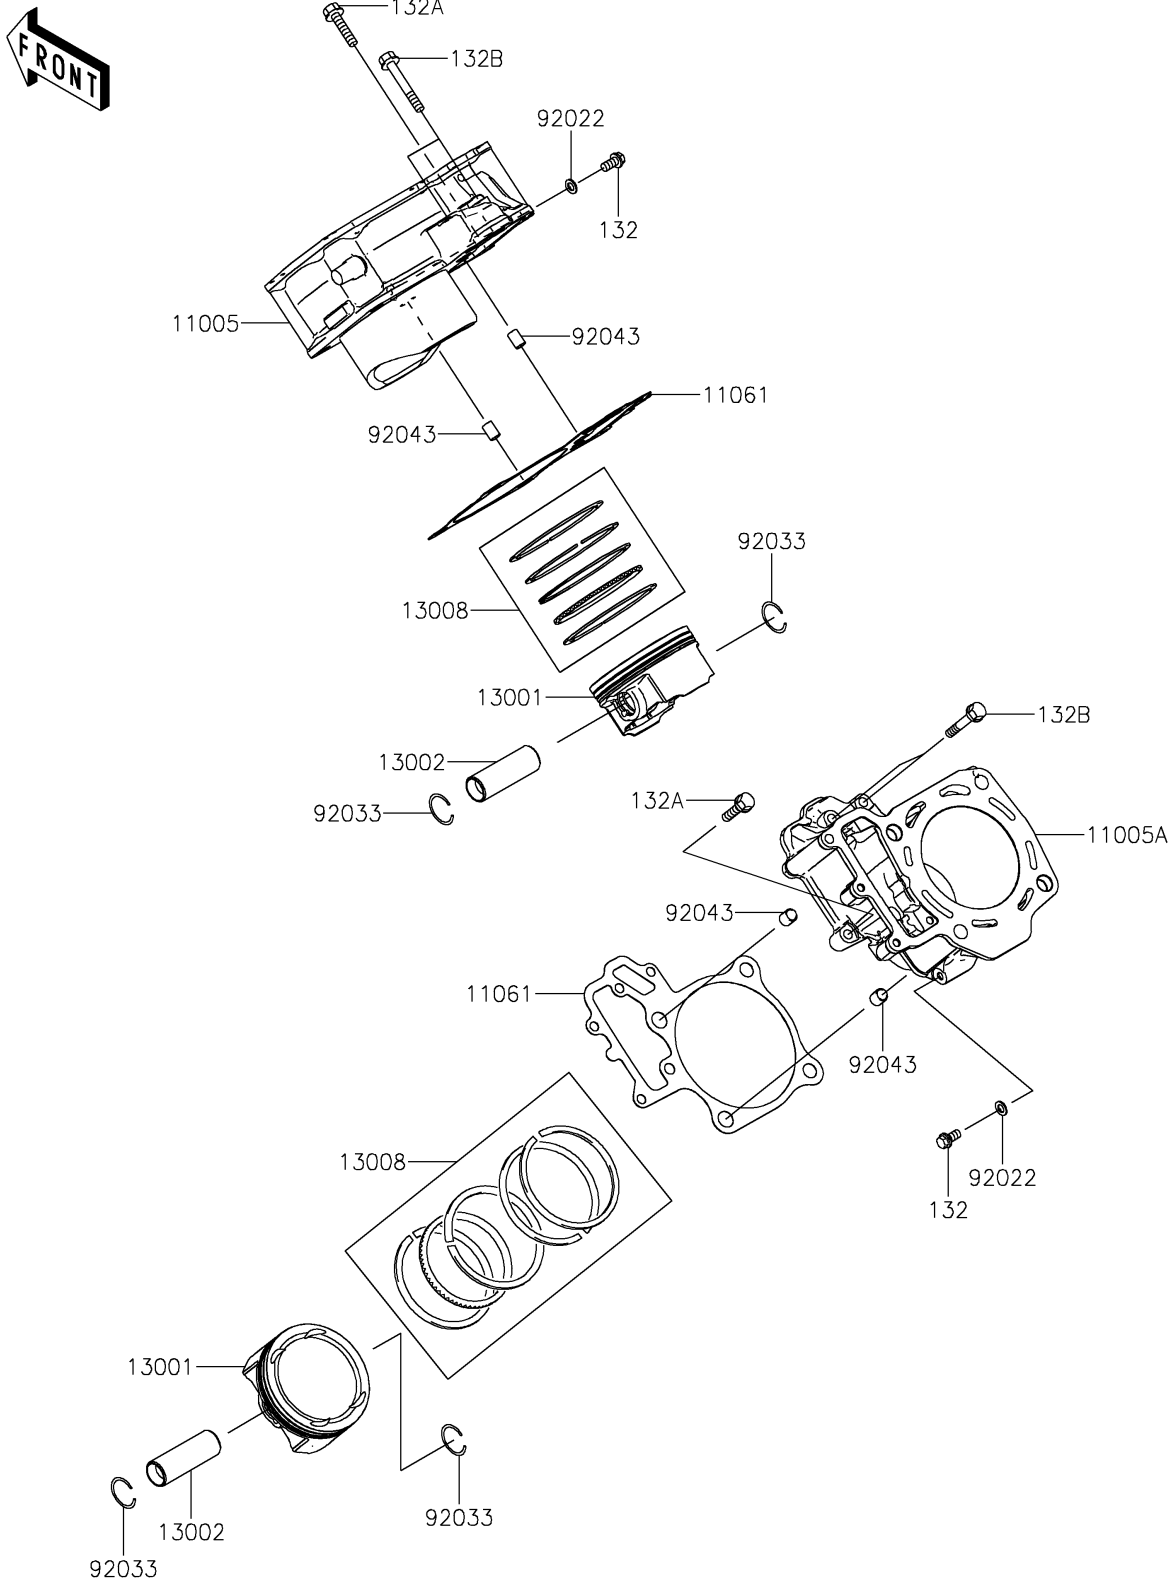

# 2017 TERYX® PARTS DIAGRAM

Cylinder/Piston(s)

E1120

## 2017 TERYX® PARTS LIST

### Cylinder/Piston(s)

ITEM NAME	PART NUMBER	QUANTITY
CYLINDER-ENGINE,FR (Ref # 11005)	11005-0628	1
CYLINDER-ENGINE,RR (Ref # 11005A)	11005-0629	1
GASKET,CYLINDER BASE (Ref # 11061)	11061-0730	2
PISTON-ENGINE (Ref # 13001)	13001-0740	2
PIN-PISTON (Ref # 13002)	13002-0711	2
RING-SET-PISTON (Ref # 13008)	13008-0042	2
WASHER,6.2X11X1 (Ref # 92022)	92022-304	2
RING-SNAP (Ref # 92033)	92033-1207	4
PIN,10.1X12X14 (Ref # 92043)	92043-4009	4
BOLT-FLANGED-SMALL,6X12 (Ref # 132)	132BA0612	2
BOLT-FLANGED-SMALL,6X30 (Ref # 132A)	132BA0630	2
BOLT-FLANGED-SMALL,6X40 (Ref # 132B)	132BA0640	4