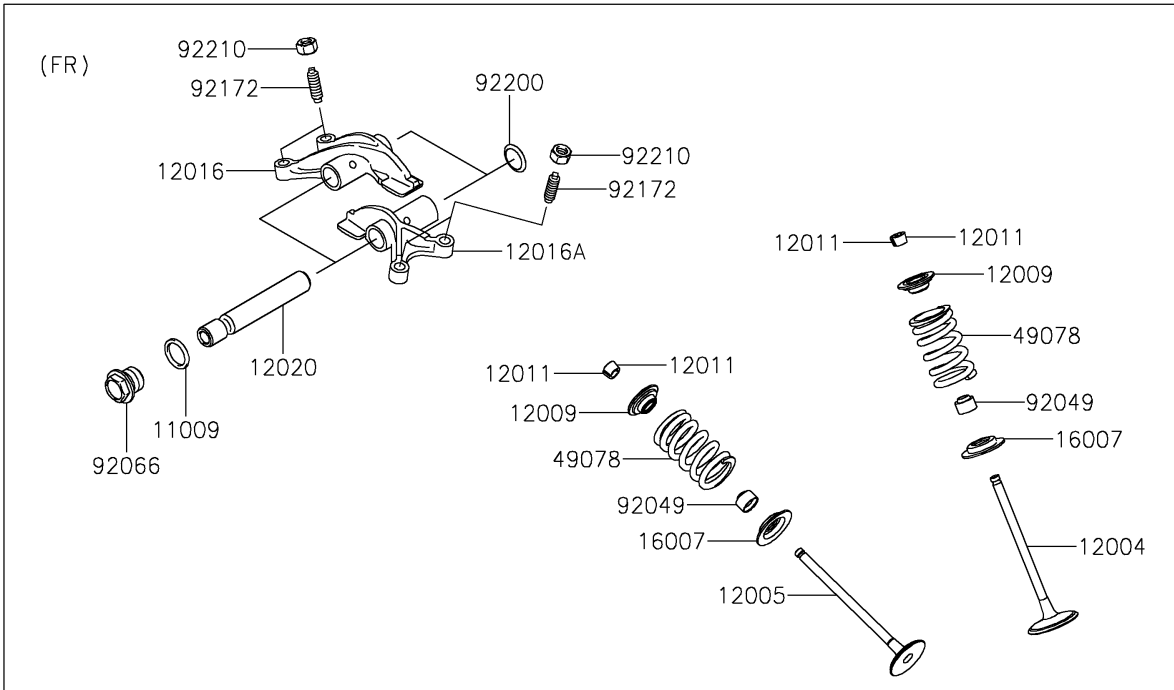

2016 TERYX® PARTS DIAGRAM

Valve(s)

E1210

2016 TERYX® PARTS LIST

Valve(s)

ITEM NAME	PART NUMBER	QUANTITY
GASKET,14X18X1.5 (Ref # 11009)	11009-1430	4
VALVE-INTAKE (Ref # 12004)	12004-0048	4
VALVE-EXHAUST (Ref # 12005)	12005-0047	4
RETAINER-VALVE SPRING (Ref # 12009)	12009-1056	8
COLLET (Ref # 12011)	12011-1051	16
ARM-ROCKER,EXHAUST (Ref # 12016)	12016-1128	2
ARM-ROCKER,INTAKE (Ref # 12016A)	12016-1129	2
SHAFT-ROCKER (Ref # 12020)	12020-0004	4
SEAT-SPRING (Ref # 16007)	16007-0703	8
SPRING-ENGINE VALVE (Ref # 49078)	49078-0014	8
SEAL-OIL,VSB58.558 (Ref # 92049)	92049-1218	8
PLUG,DRAIN (Ref # 92066)	92066-2196	4
SCREW,6MM (Ref # 92172)	92172-0737	8
WASHER,13X17X0.3 (Ref # 92200)	92200-0808	4
NUT,6MM (Ref # 92210)	92210-1490	8