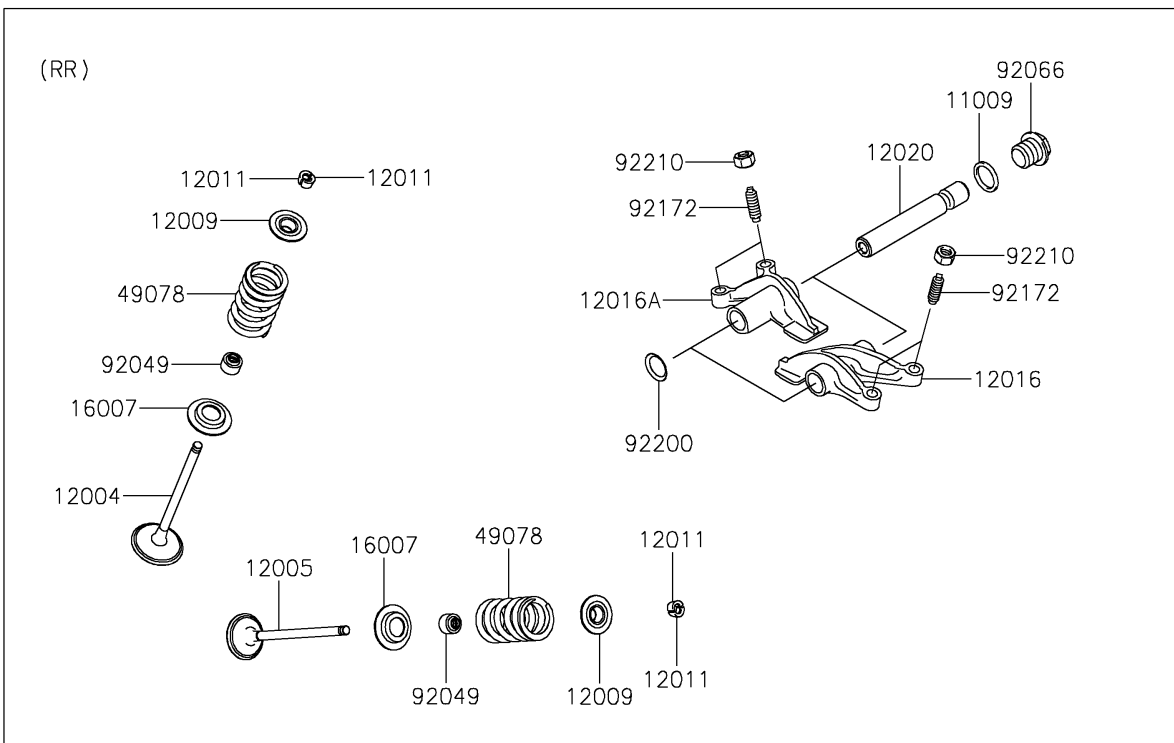

2016 TERYX® PARTS DIAGRAM

Valve(s)

E1210

2016 TERYX® PARTS LIST

Valve(s)

ITEM NAME	PART NUMBER	QUANTITY
GASKET,14X18X1.5 (Ref # 11009)	11009-1430	4
VALVE-INTAKE (Ref # 12004)	12004-0048	4
VALVE-EXHAUST (Ref # 12005)	12005-0047	4
RETAINER-VALVE SPRING (Ref # 12009)	12009-1056	8
COLLET (Ref # 12011)	12011-1051	16
ARM-ROCKER,EXHAUST (Ref # 12016)	12016-1128	2
ARM-ROCKER,INTAKE (Ref # 12016A)	12016-1129	2
SHAFT-ROCKER (Ref # 12020)	12020-0004	4
SEAT-SPRING (Ref # 16007)	16007-0703	8
SPRING-ENGINE VALVE (Ref # 49078)	49078-0014	8
SEAL-OIL,VSB58.558 (Ref # 92049)	92049-1218	8
PLUG,DRAIN (Ref # 92066)	92066-2196	4
SCREW,6MM (Ref # 92172)	92172-0737	8
WASHER,13X17X0.3 (Ref # 92200)	92200-0808	4
NUT,6MM (Ref # 92210)	92210-1490	8