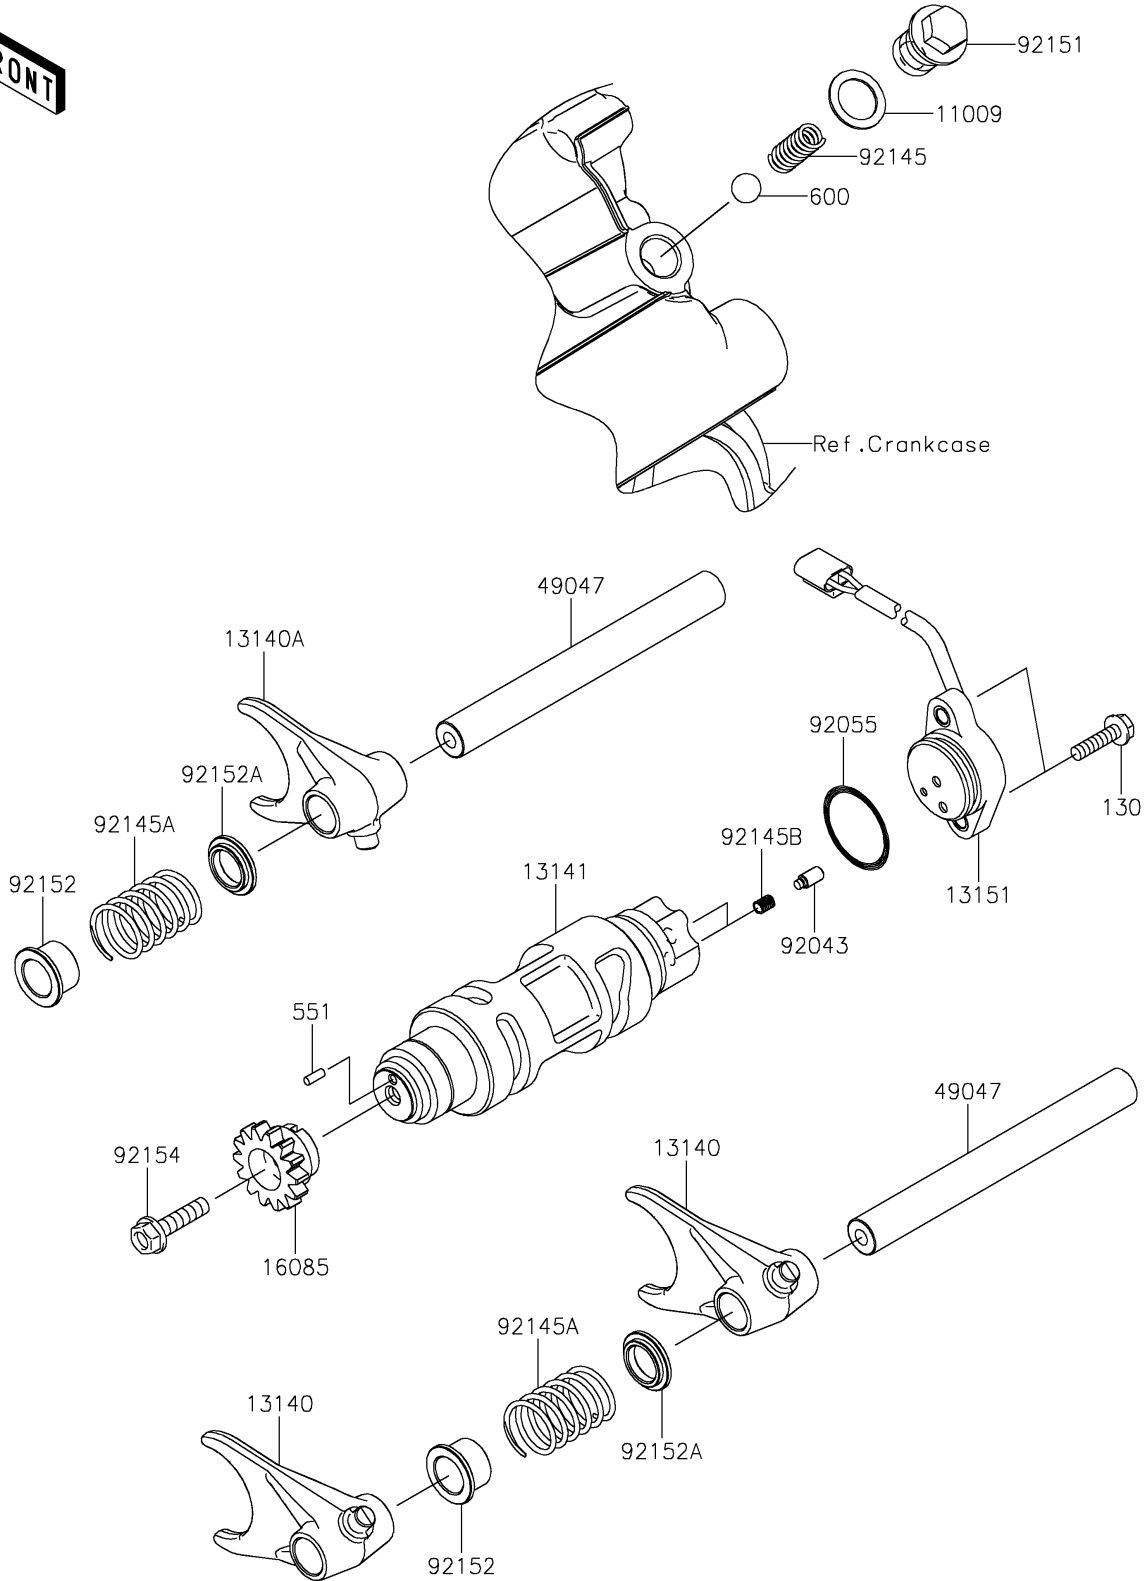

2016 TERYX® PARTS DIAGRAM

Gear Change Drum/Shift Fork(s)

E1362

2016 TERYX® PARTS LIST

Gear Change Drum/Shift Fork(s)

ITEM NAME	PART NUMBER	QUANTITY
GASKET,15.5X22X1 (Ref # 11009)	11009-1008	1
FORK-SHIFT,COUNTER (Ref # 13140)	13140-0622	2
FORK-SHIFT,INPUT (Ref # 13140A)	13140-0623	1
DRUM-CHANGE (Ref # 13141)	13141-0576	1
SWITCH-COMP,GEAR POSITION (Ref # 13151)	13151-0561	1
GEAR,14T (Ref # 16085)	16085-0589	1
ROD-SHIFT (Ref # 49047)	49047-0619	2
PIN (Ref # 92043)	92043-1654	2
RING-O,27.7X2.4 (Ref # 92055)	92055-091	1
SPRING (Ref # 92145)	92145-0828	1
SPRING (Ref # 92145A)	92145-0898	2
SPRING (Ref # 92145B)	92145-1414	2
BOLT (Ref # 92151)	92151-1451	1
COLLAR,14X18X12.5 (Ref # 92152)	92152-2156	2
COLLAR,14X18X4 (Ref # 92152A)	92152-2157	2
BOLT,FLANGED,6X25 (Ref # 92154)	92154-0707	1
BOLT-FLANGED,5X20 (Ref # 130)	130BA0520	2
PIN-DOWEL,3X8 (Ref # 551)	551A0308	1
BALL-STEEL,13/32 (Ref # 600)	600A1300	1