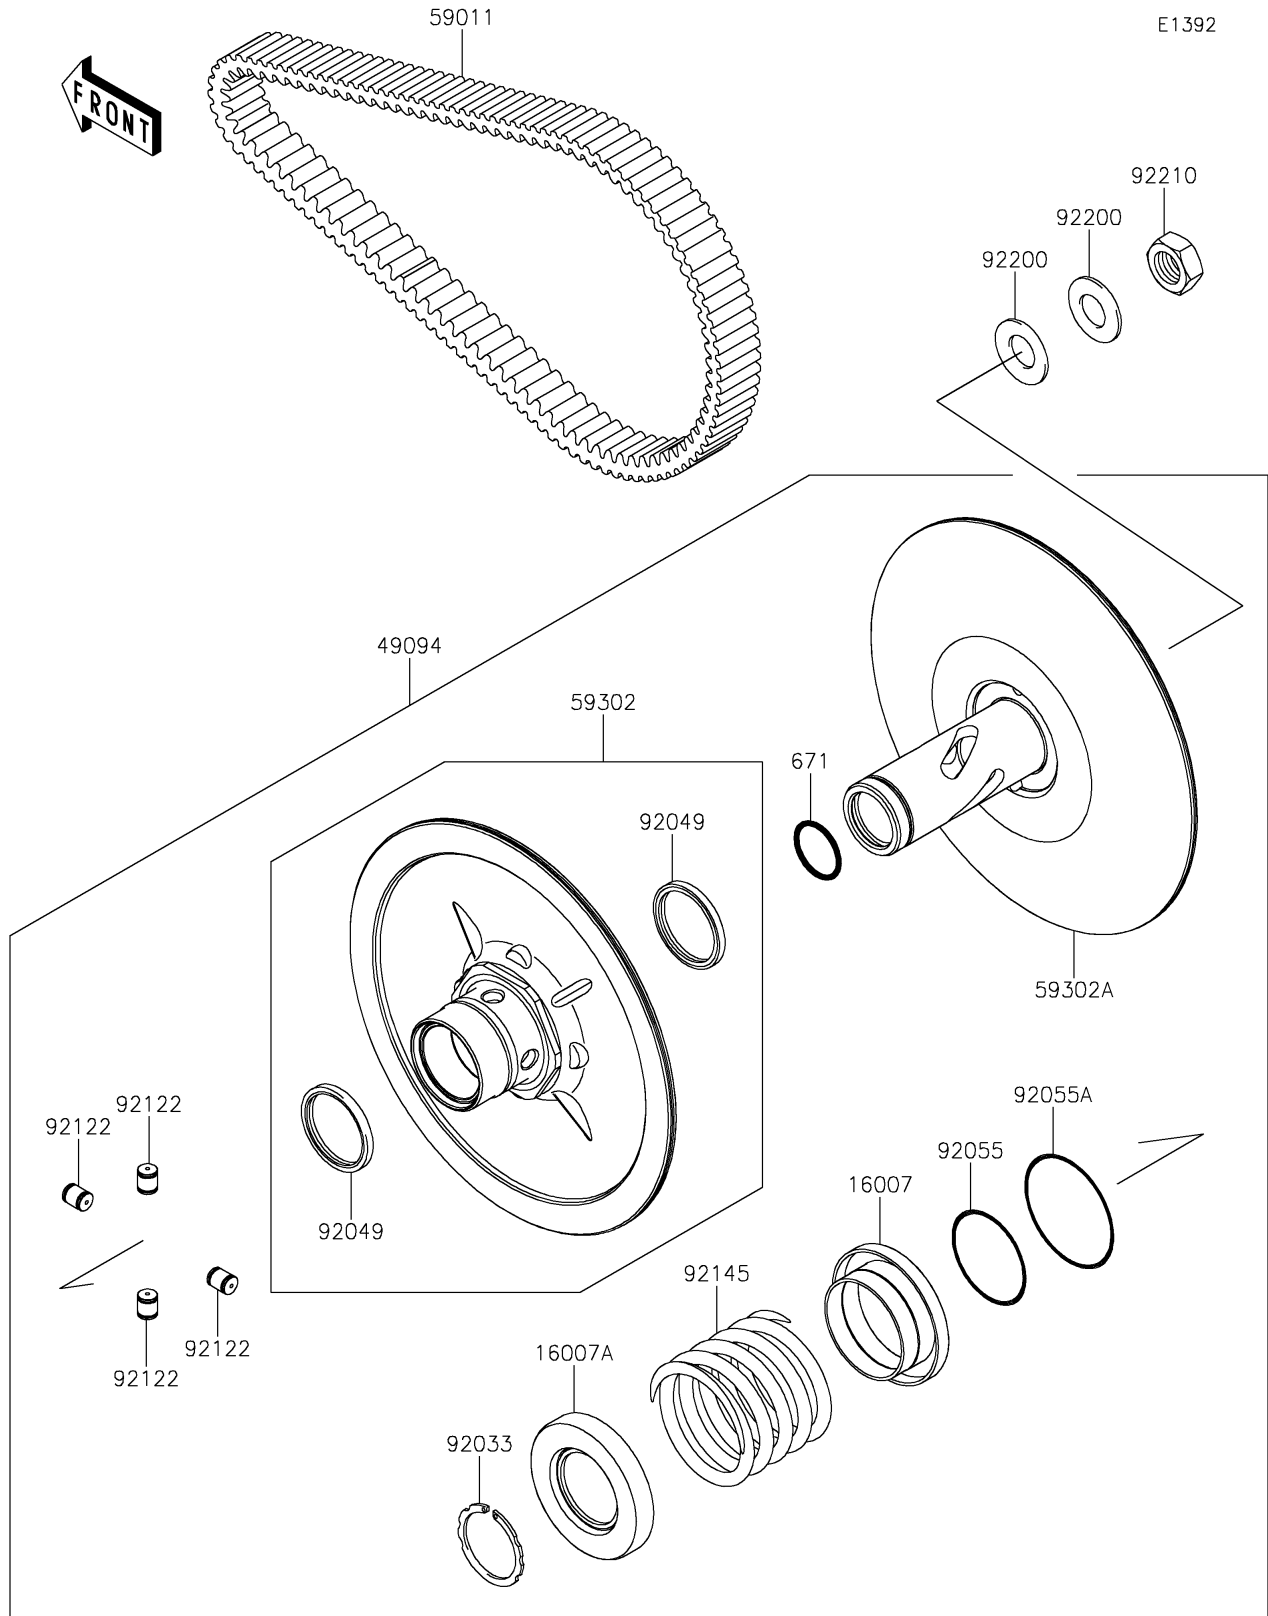

2017 TERYX® PARTS DIAGRAM

Driven Converter/Drive Belt

2017 TERYX® PARTS LIST

Driven Converter/Drive Belt

ITEM NAME	PART NUMBER	QUANTITY
SEAT-SPRING,MOVABLE (Ref # 16007)	16007-0049	1
SEAT-SPRING,FIXED (Ref # 16007A)	16007-0050	1
CONVERTER-ASSY-DRIVEN (Ref # 49094)	49094-0093	1
BELT,CVT (Ref # 59011)	59011-0043	1
SHEAVE-COMP,MOVABLE (Ref # 59302)	59302-0089	1
SHEAVE-COMP,FIXED (Ref # 59302A)	59302-0090	1
RING-SNAP (Ref # 92033)	92033-1317	1
SEAL-OIL (Ref # 92049)	92049-1528	2
RING-O,46.4X3.1 (Ref # 92055)	92055-0752	1
RING-O,59.5X2.4 (Ref # 92055A)	92055-0753	1
ROLLER (Ref # 92122)	92122-0043	4
SPRING (Ref # 92145)	92145-0959	1
WASHER (Ref # 92200)	92200-1505	2
NUT,18MM (Ref # 92210)	92210-0821	1
O RING (Ref # 671)	671D2530	1