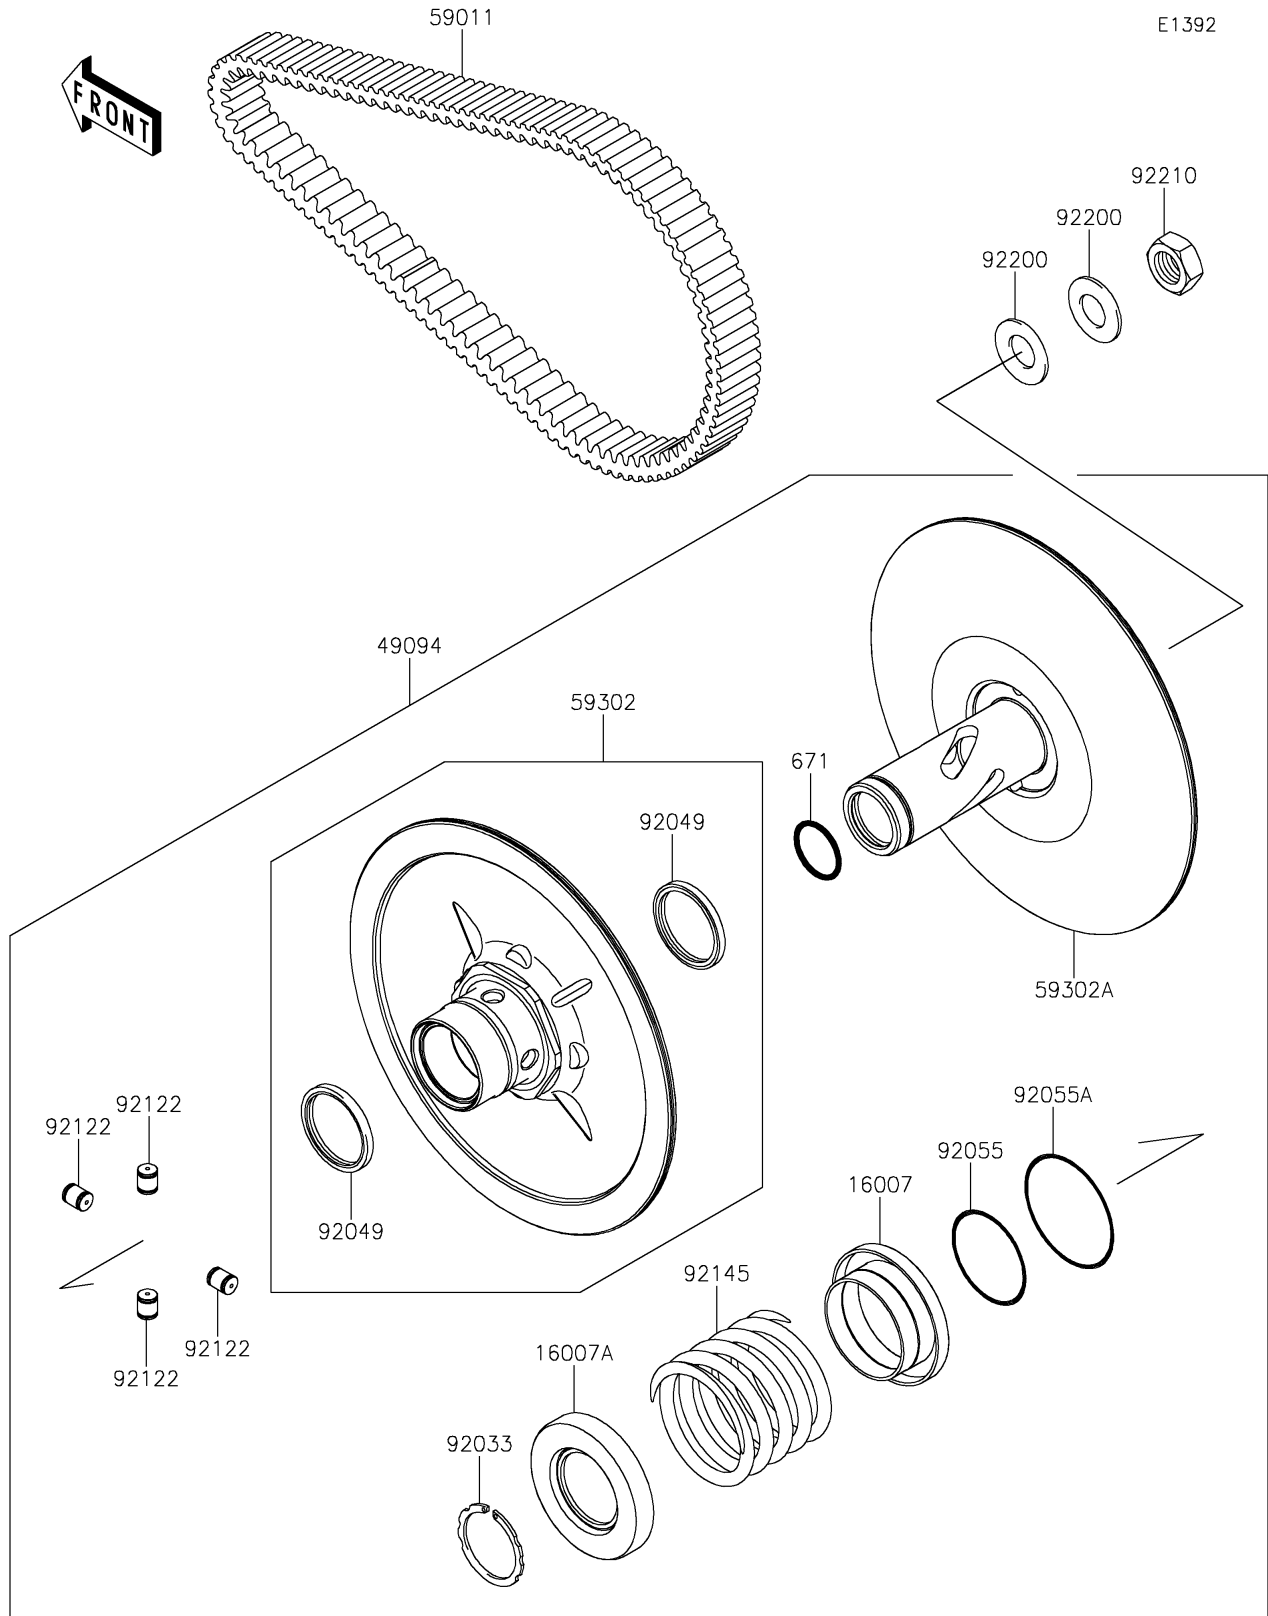

# 2018 TERYX® PARTS DIAGRAM

Driven Converter/Drive Belt

## 2018 TERYX® PARTS LIST

### Driven Converter/Drive Belt

ITEM NAME	PART NUMBER	QUANTITY
SEAT-SPRING,MOVABLE (Ref # 16007)	16007-0049	1
SEAT-SPRING,FIXED (Ref # 16007A)	16007-0050	1
CONVERTER-ASSY-DRIVEN (Ref # 49094)	49094-0093	1
BELT,CVT (Ref # 59011)	59011-0043	1
SHEAVE-COMP,MOVABLE (Ref # 59302)	59302-0089	1
SHEAVE-COMP,FIXED (Ref # 59302A)	59302-0090	1
RING-SNAP (Ref # 92033)	92033-1317	1
SEAL-OIL (Ref # 92049)	92049-1528	2
RING-O,46.4X3.1 (Ref # 92055)	92055-0752	1
RING-O,59.5X2.4 (Ref # 92055A)	92055-0753	1
ROLLER (Ref # 92122)	92122-0043	4
SPRING (Ref # 92145)	92145-0959	1
WASHER (Ref # 92200)	92200-1505	2
NUT,18MM (Ref # 92210)	92210-0821	1
O RING (Ref # 671)	671D2530	1