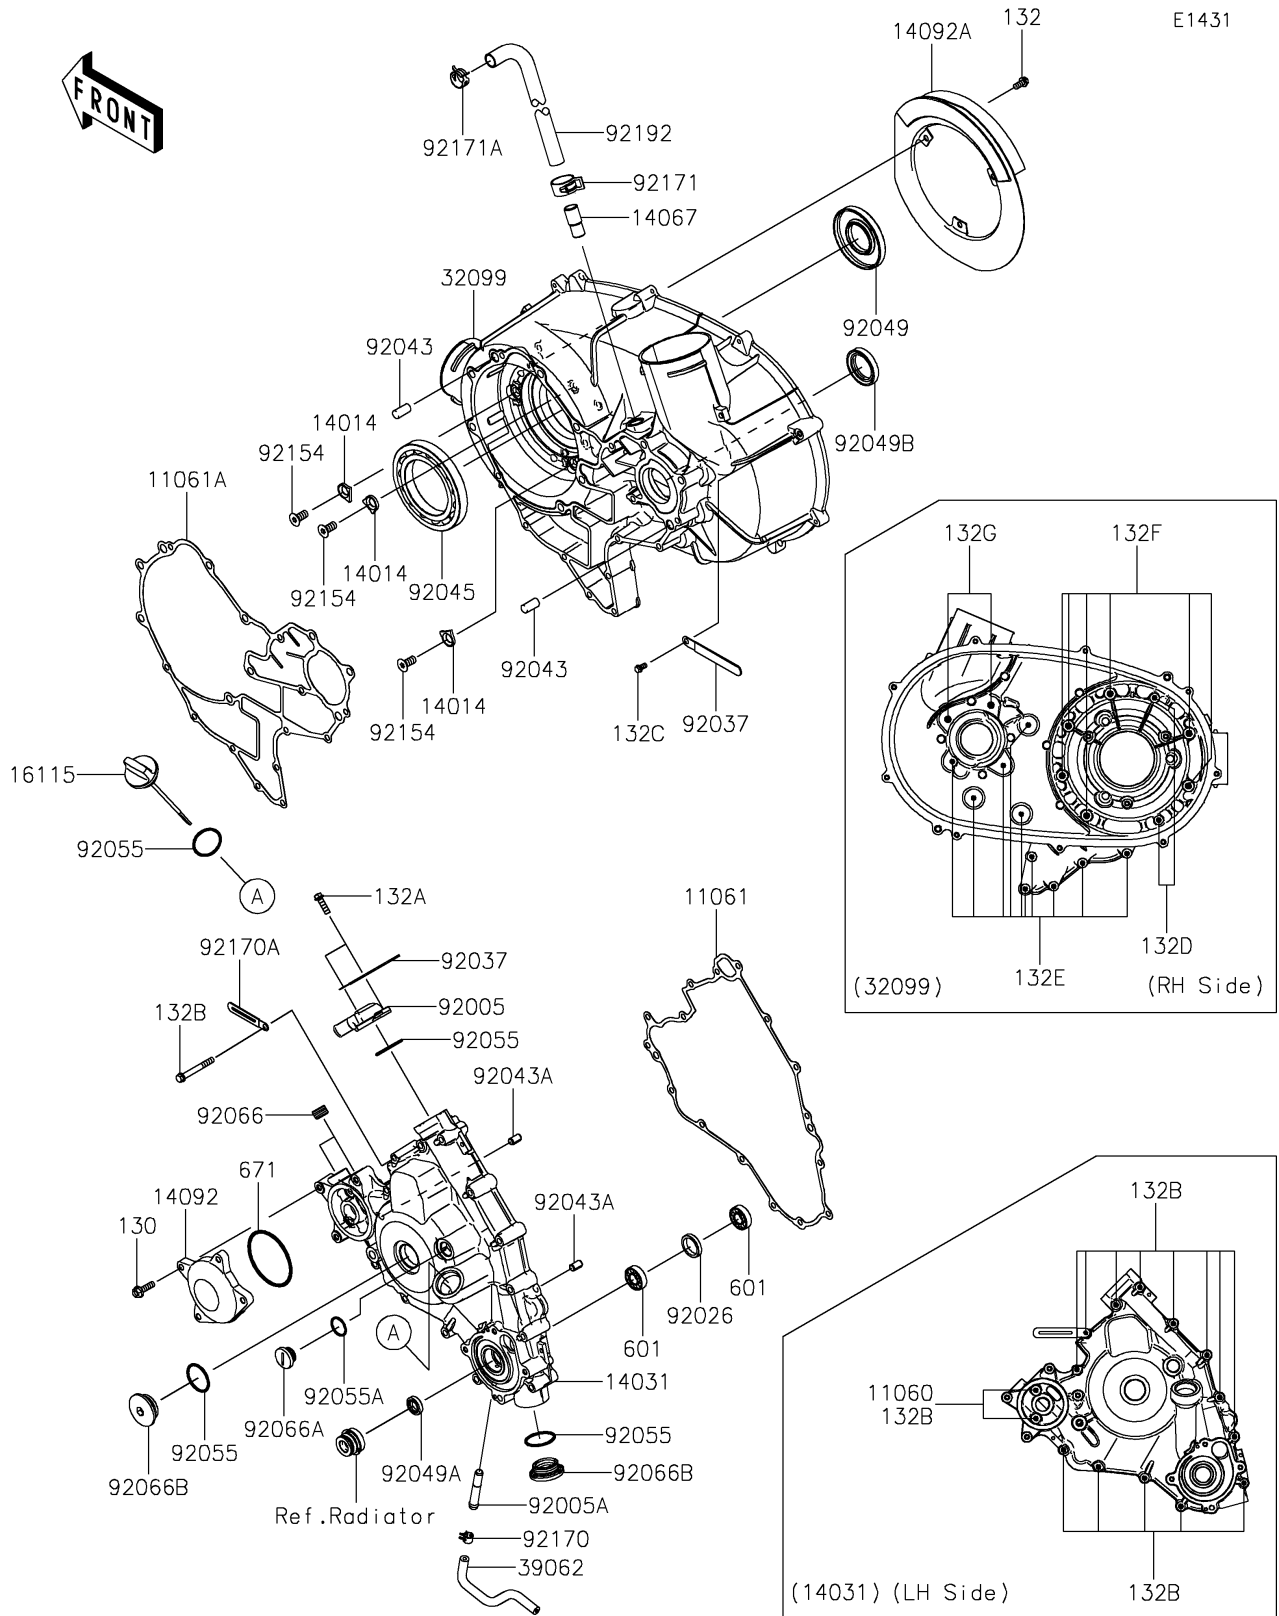

# 2017 TERYX® PARTS DIAGRAM

Engine Cover(s)

## 2017 TERYX® PARTS LIST

### Engine Cover(s)

ITEM NAME	PART NUMBER	QUANTITY
GASKET,6.2X12X0.3 (Ref # 11060)	11060-1994	2
GASKET,GENERATOR COVER (Ref # 11061)	11061-0728	1
GASKET,CVT CASE (Ref # 11061A)	11061-0729	1
PLATE-POSITION (Ref # 14014)	14014-0556	3
COVER-GENERATOR (Ref # 14031)	14031-0589	1
FITTING,BREATHER (Ref # 14067)	14067-006	1
COVER,OIL COOLER (Ref # 14092)	14092-0877	1
COVER (Ref # 14092A)	14092-1051	1
CAP-OIL FILLER (Ref # 16115)	16115-0705	1
CASE,CVT (Ref # 32099)	32099-0770	1
HOSE-COOLING,DRAIN (Ref # 39062)	39062-0598	1
FITTING (Ref # 92005)	92005-0712	1
FITTING (Ref # 92005A)	92005-1264	1
SPACER,22X28X5 (Ref # 92026)	92026-0711	1
CLAMP (Ref # 92037)	92037-1993	2
PIN,10X20 (Ref # 92043)	92043-0142	2
PIN,6.2X8X14 (Ref # 92043A)	92043-1263	2
BEARING-BALL,16014CS45 (Ref # 92045)	92045-0709	1
SEAL-OIL,35X77X9 (Ref # 92049)	92049-0713	1
SEAL-OIL,12X22X5 (Ref # 92049A)	92049-0783	1
SEAL-OIL,HTC 30X45X8 (Ref # 92049B)	92049-1575	1
RING-O,31.2X2.4 (Ref # 92055)	92055-0724	4
RING-O,20X2 (Ref # 92055A)	92055-1146	1
PLUG,PT3/8X10 (Ref # 92066)	92066-0003	2
PLUG,COVER (Ref # 92066A)	92066-0011	1
PLUG (Ref # 92066B)	92066-0712	2
BOLT,FLAT,8X13.6 (Ref # 92154)	92154-0978	3
CLAMP (Ref # 92170)	92170-1493	1
CLAMP (Ref # 92170A)	92170-1514	1

### Engine Cover(s)

ITEM NAME	PART NUMBER	QUANTITY
CLAMP (Ref # 92171)	92171-0329	1
CLAMP (Ref # 92171A)	92171-1277	1
TUBE,BREATHER (Ref # 92192)	92192-0945	1
BOLT-FLANGED,6X22 (Ref # 130)	130CA0622	4
BOLT-FLANGED-SMALL,6X12 (Ref # 132)	132BA0612	3
BOLT-FLANGED-SMALL,6X20 (Ref # 132A)	132BA0620	2
BOLT-FLANGED-SMALL,6X50 (Ref # 132B)	132BA0650	15
BOLT-FLANGED-SMALL,6X12 (Ref # 132C)	132BD0612	1
BOLT-FLANGED-SMALL,6X30 (Ref # 132D)	132BD0630	2
BOLT-FLANGED-SMALL,6X45 (Ref # 132E)	132BD0645	10
BOLT-FLANGED-SMALL,8X35 (Ref # 132F)	132BD0835	6
BOLT-FLANGED-SMALL,8X50 (Ref # 132G)	132BD0850	2
BEARING-BALL (Ref # 601)	601A6001	2
O RING,65MM (Ref # 671)	671B2565	1