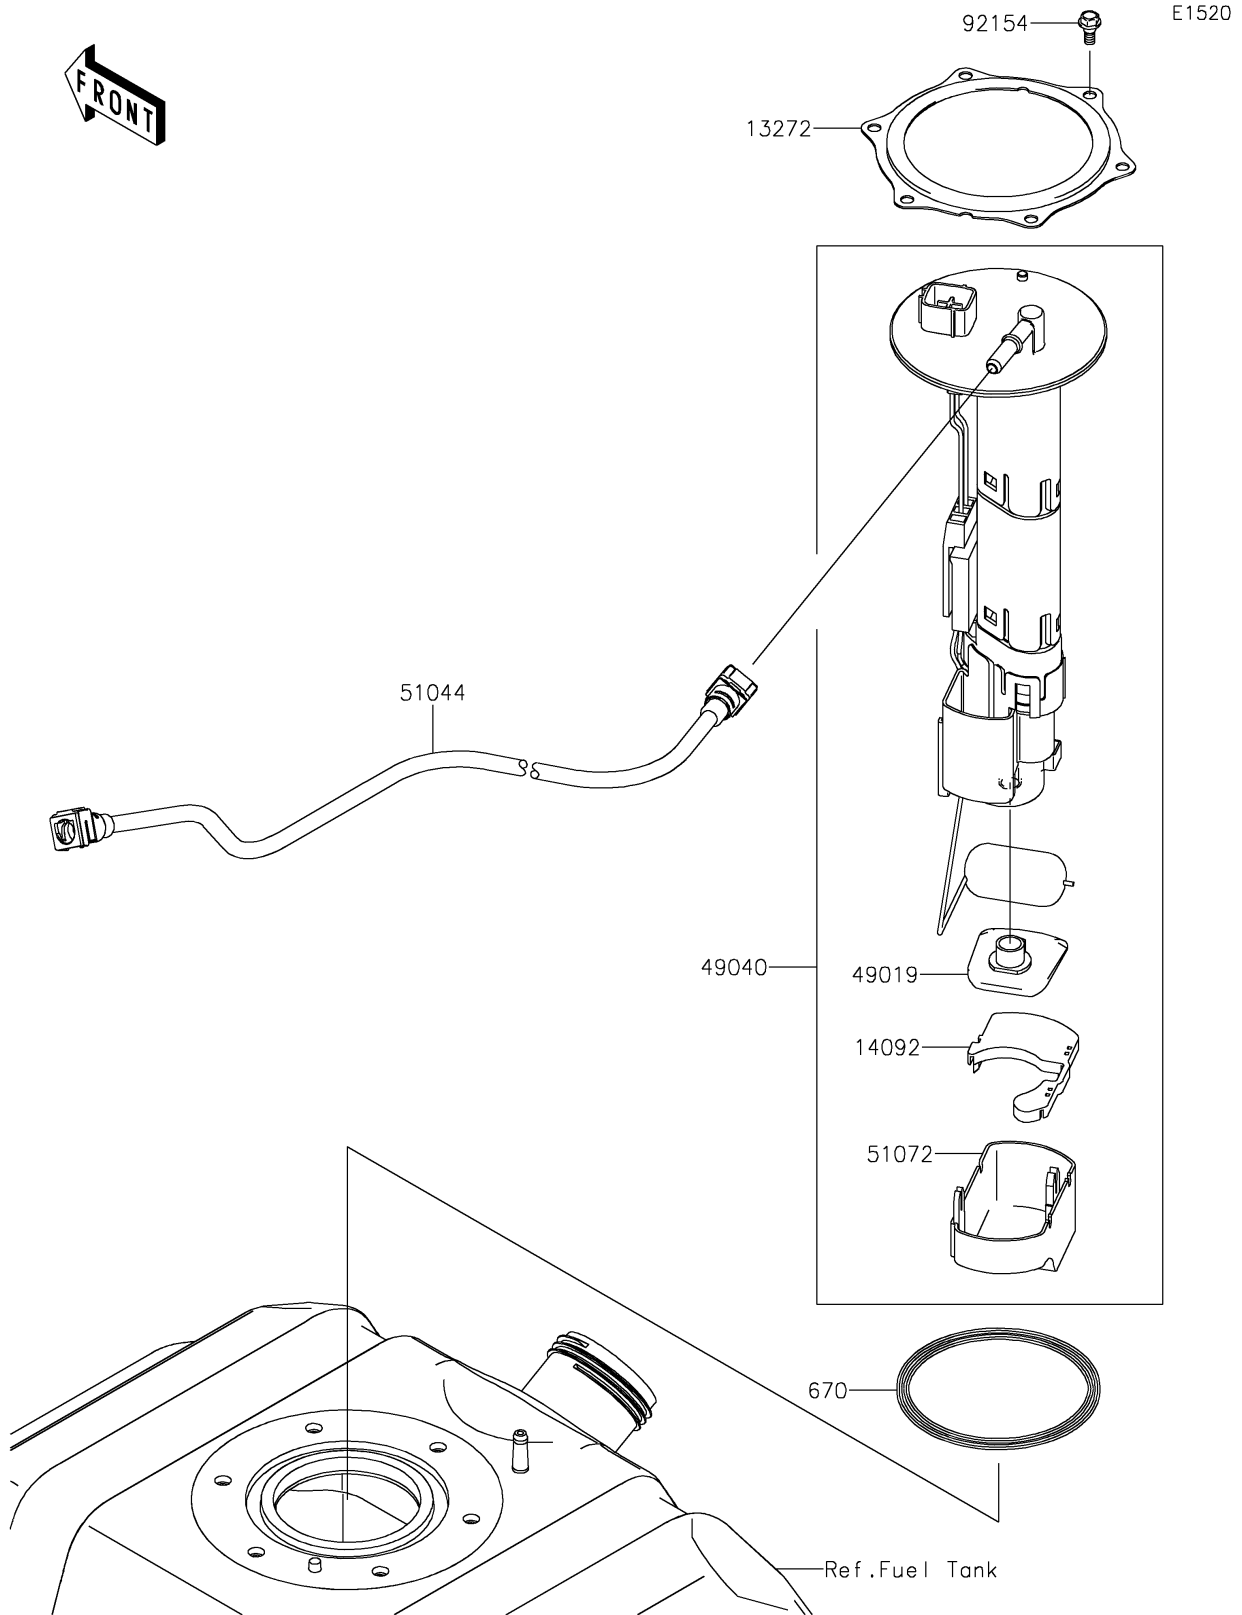

2019 TERYX® PARTS DIAGRAM

Fuel Pump

2019 TERYX® PARTS LIST

Fuel Pump

ITEM NAME	PART NUMBER	QUANTITY
PLATE (Ref # 13272)	13272-2500	1
COVER (Ref # 14092)	14092-1044	1
FILTER-FUEL (Ref # 49019)	49019-0013	1
PUMP-FUEL (Ref # 49040)	49040-0716	1
TUBE-ASSY (Ref # 51044)	51044-0811	1
CHAMBER-FUEL (Ref # 51072)	51072-0003	1
BOLT,FUEL PUMP (Ref # 92154)	92154-1326	6
O RING (Ref # 670)	670E5090	1