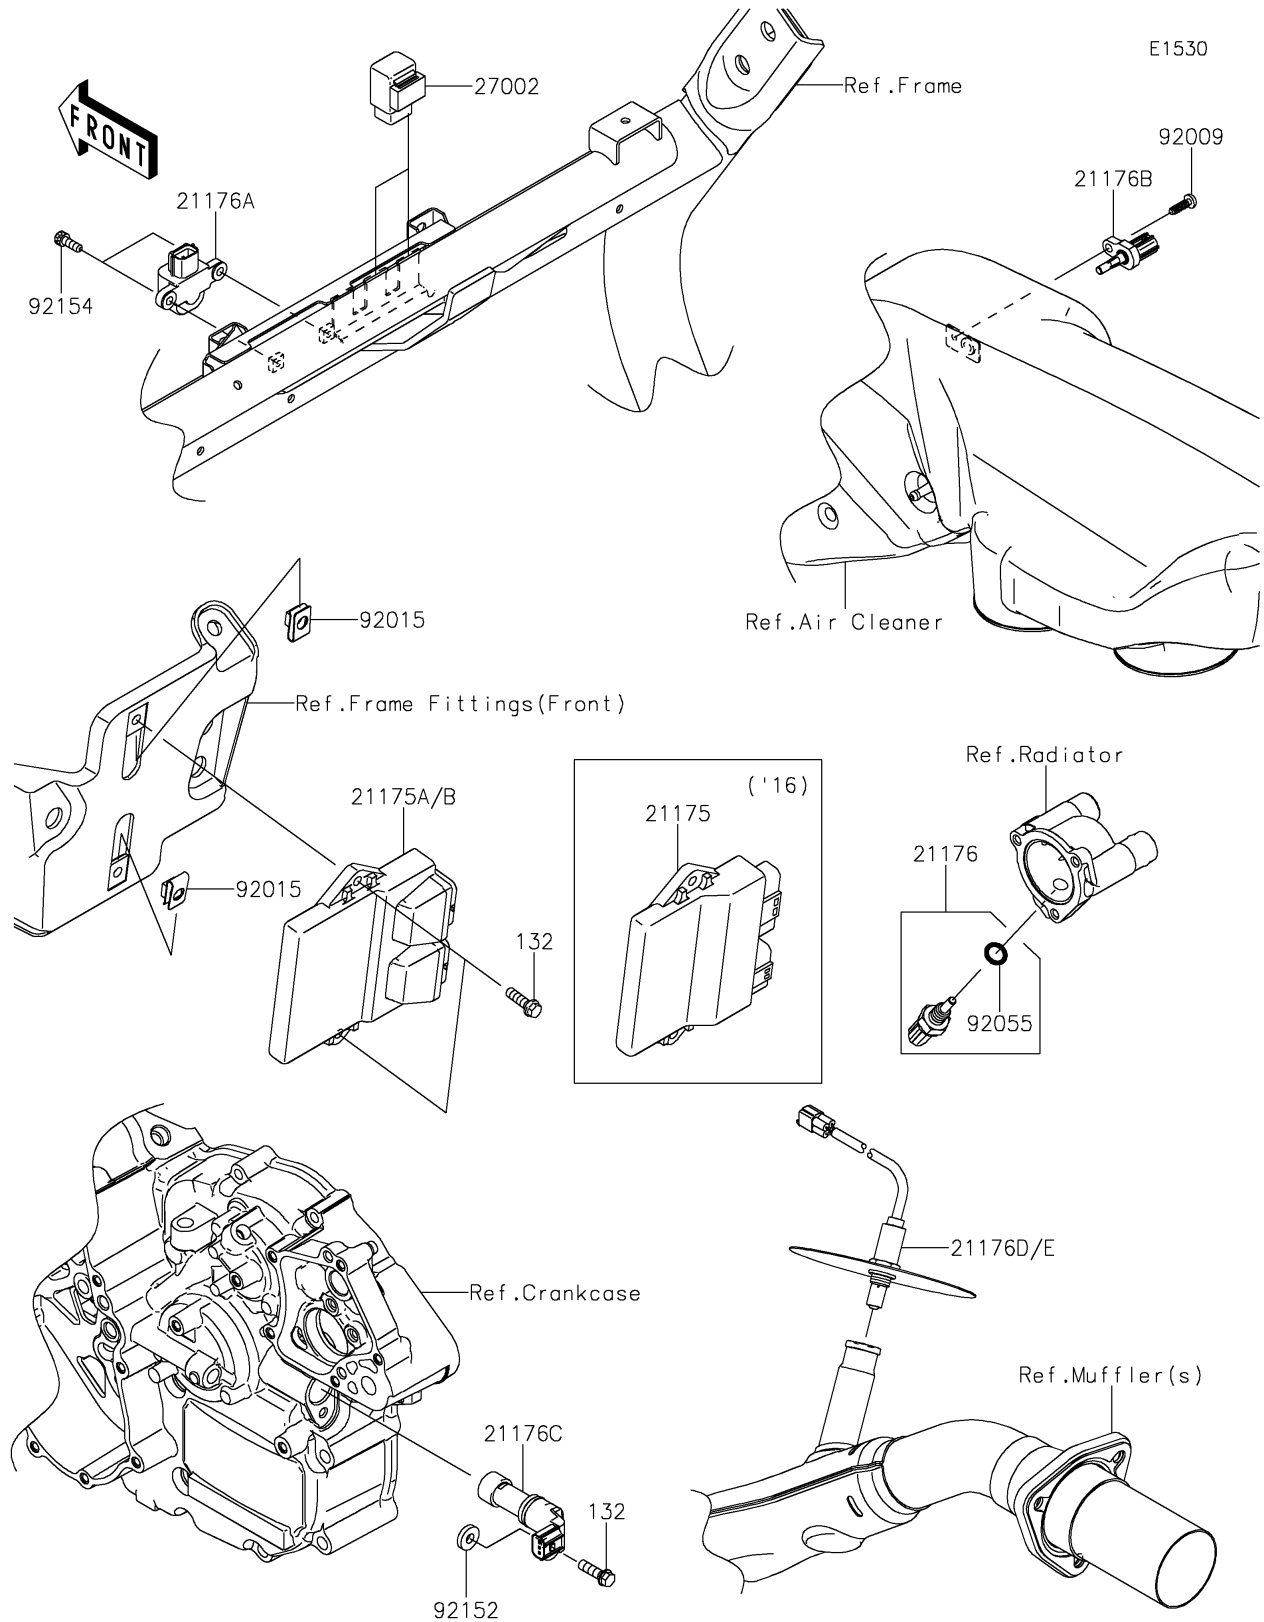

# 2016 TERYX® PARTS DIAGRAM

## Fuel Injection

## 2016 TERYX® PARTS LIST

### Fuel Injection

ITEM NAME	PART NUMBER	QUANTITY
CONTROL UNIT-ELECTRONIC (Ref # 21175)	21175-0967	1
SENSOR,WATER TEMP (Ref # 21176)	21176-0009	1
SENSOR,VEHICLE-DOWN (Ref # 21176A)	21176-0026	1
SENSOR,AIR TEMPERATURE (Ref # 21176B)	21176-0048	1
SENSOR,SPEED (Ref # 21176C)	21176-0712	1
SENSOR,OXYGEN (Ref # 21176D)	21176-0816	1
RELAY-ASSY (Ref # 27002)	27002-1062	2
SCREW,TAPPING,5X16 (Ref # 92009)	92009-1984	1
NUT,6MM (Ref # 92015)	92015-1602	2
RING-O,9.5X1.9 (Ref # 92055)	92055-0016	1
COLLAR,6.5X16X3.2 (Ref # 92152)	92152-1975	1
BOLT,SOCKET,5X14 (Ref # 92154)	92154-1841	2
BOLT-FLANGED-SMALL,6X20 (Ref # 132)	132BA0620	3