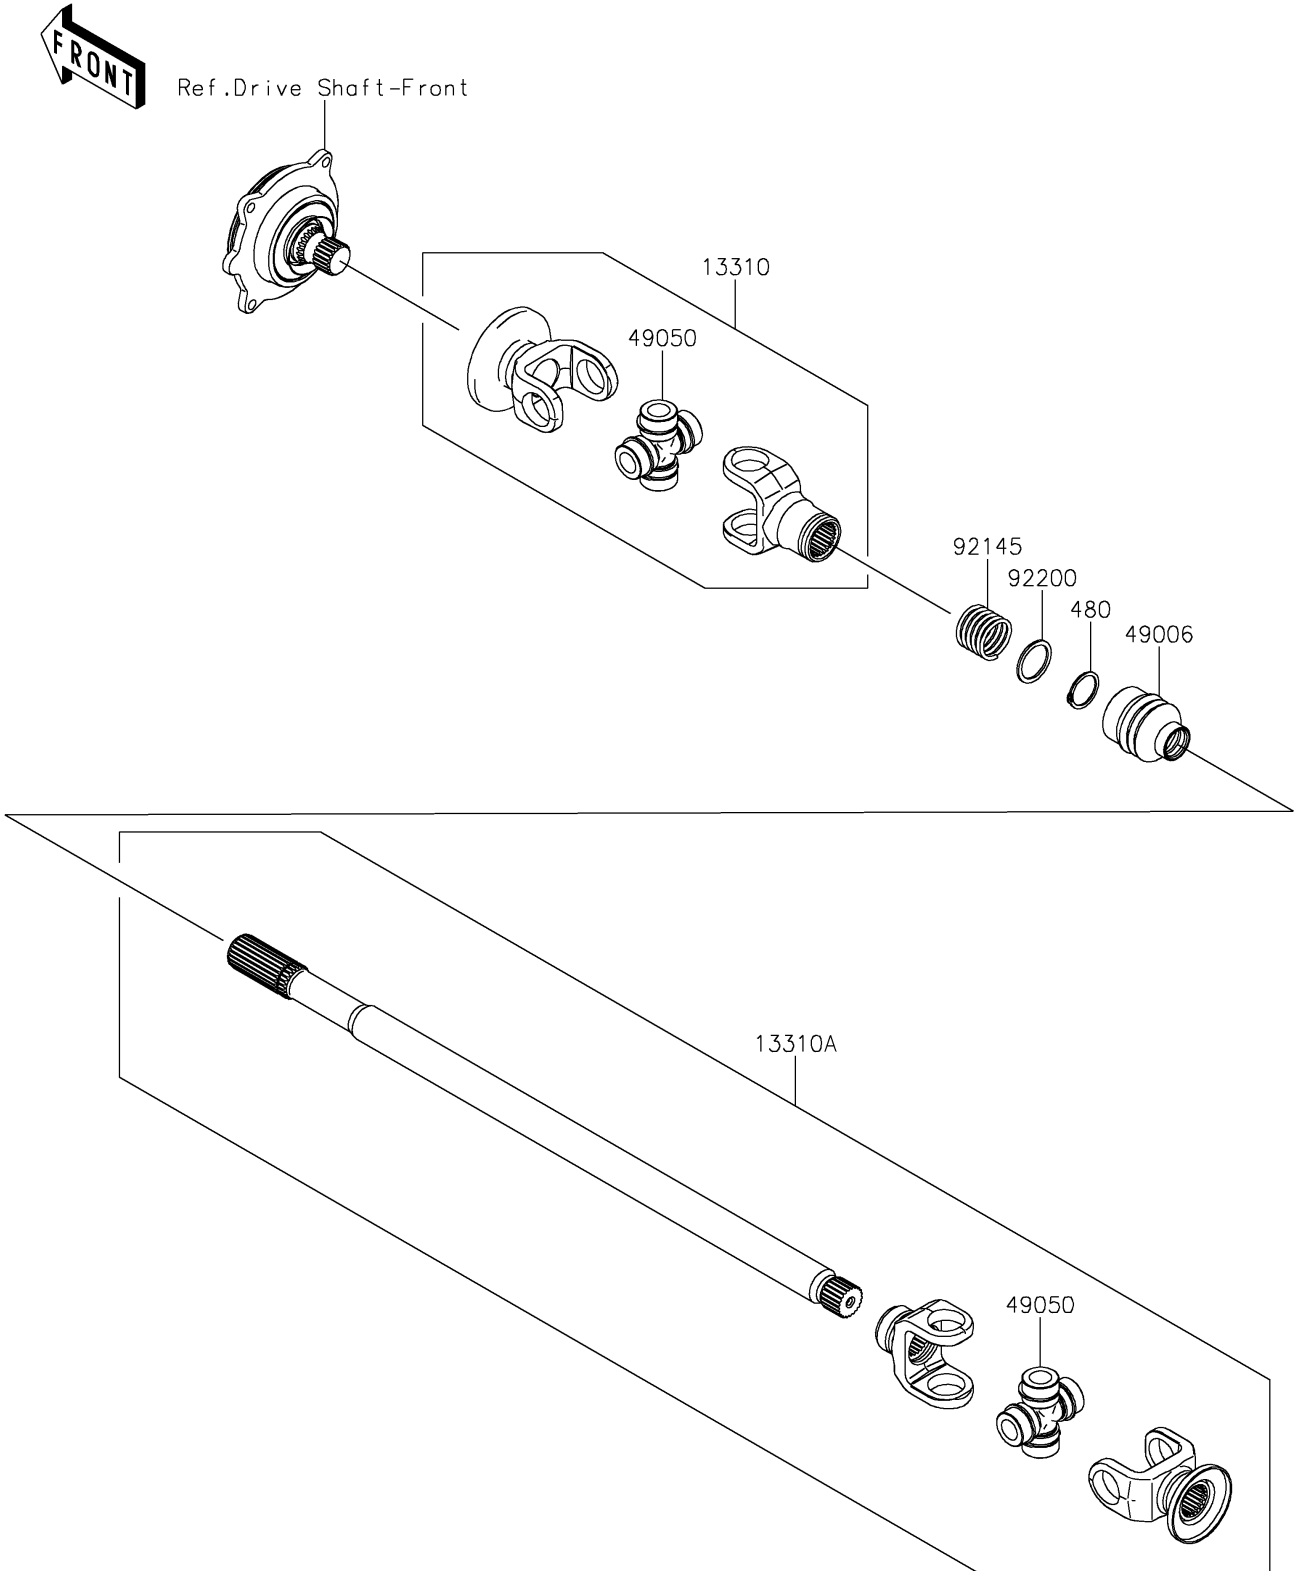

2016 TERYX® PARTS DIAGRAM

Drive Shaft-Propeller

E3135

2016 TERYX® PARTS LIST

Drive Shaft-Propeller

ITEM NAME	PART NUMBER	QUANTITY
SHAFT-ASSY,FRONT GEAR SIDE (Ref # 13310)	13310-0031	1
SHAFT-ASSY,FRONT ENG SIDE (Ref # 13310A)	13310-0032	1
BOOT,GEAR ASSY SIDE (Ref # 49006)	49006-0108	1
SPIDER (Ref # 49050)	49050-0034	2
SPRING (Ref # 92145)	92145-0823	1
WASHER,25X31X1.5 (Ref # 92200)	92200-0600	1
CIRCLIP-TYPE-C,24MM (Ref # 480)	480J2400	1