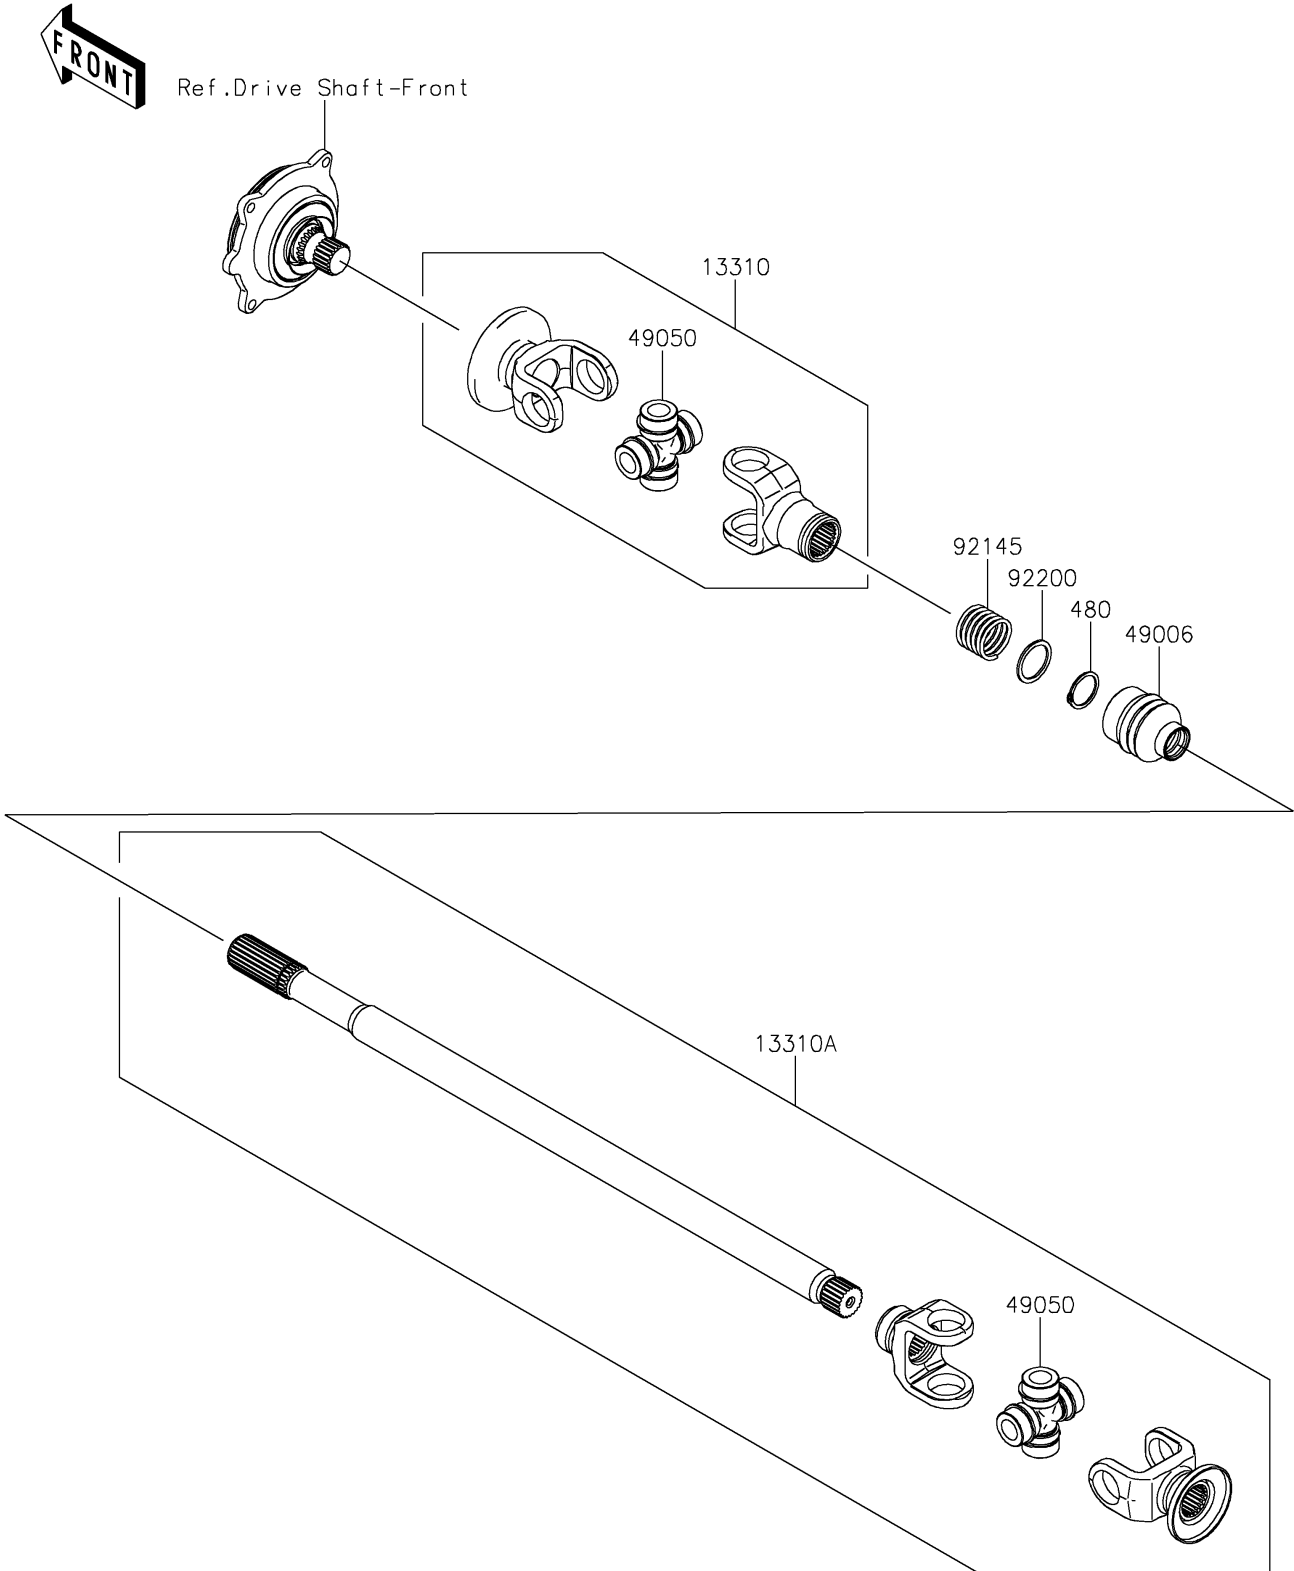

2018 TERYX® PARTS DIAGRAM

Drive Shaft-Propeller

E3135

2018 TERYX® PARTS LIST

Drive Shaft-Propeller

ITEM NAME	PART NUMBER	QUANTITY
SHAFT-ASSY,FRONT GEAR SIDE (Ref # 13310)	13310-0031	1
SHAFT-ASSY,FRONT ENG SIDE (Ref # 13310A)	13310-0032	1
BOOT,GEAR ASSY SIDE (Ref # 49006)	49006-0108	1
SPIDER (Ref # 49050)	49050-0034	2
SPRING (Ref # 92145)	92145-0823	1
WASHER,25X31X1.5 (Ref # 92200)	92200-0600	1
CIRCLIP-TYPE-C,24MM (Ref # 480)	480J2400	1