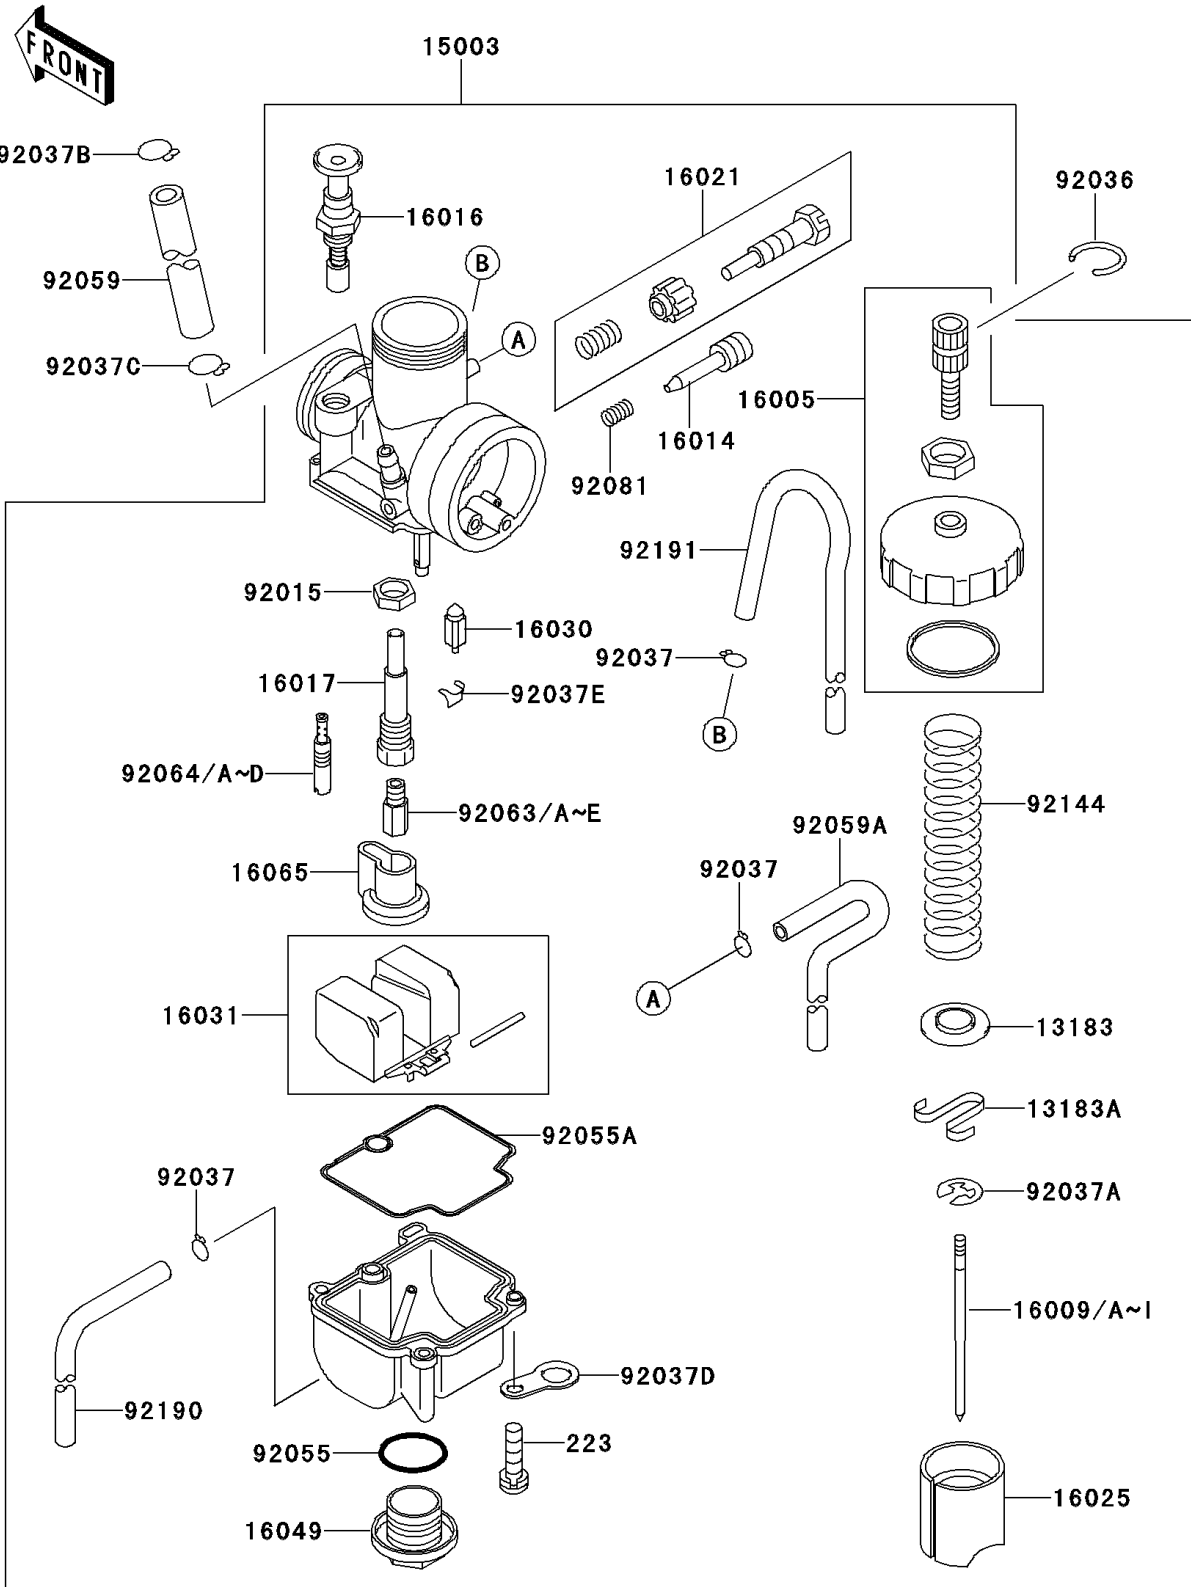

1998 KX80 PARTS DIAGRAM

Carburetor

E1611