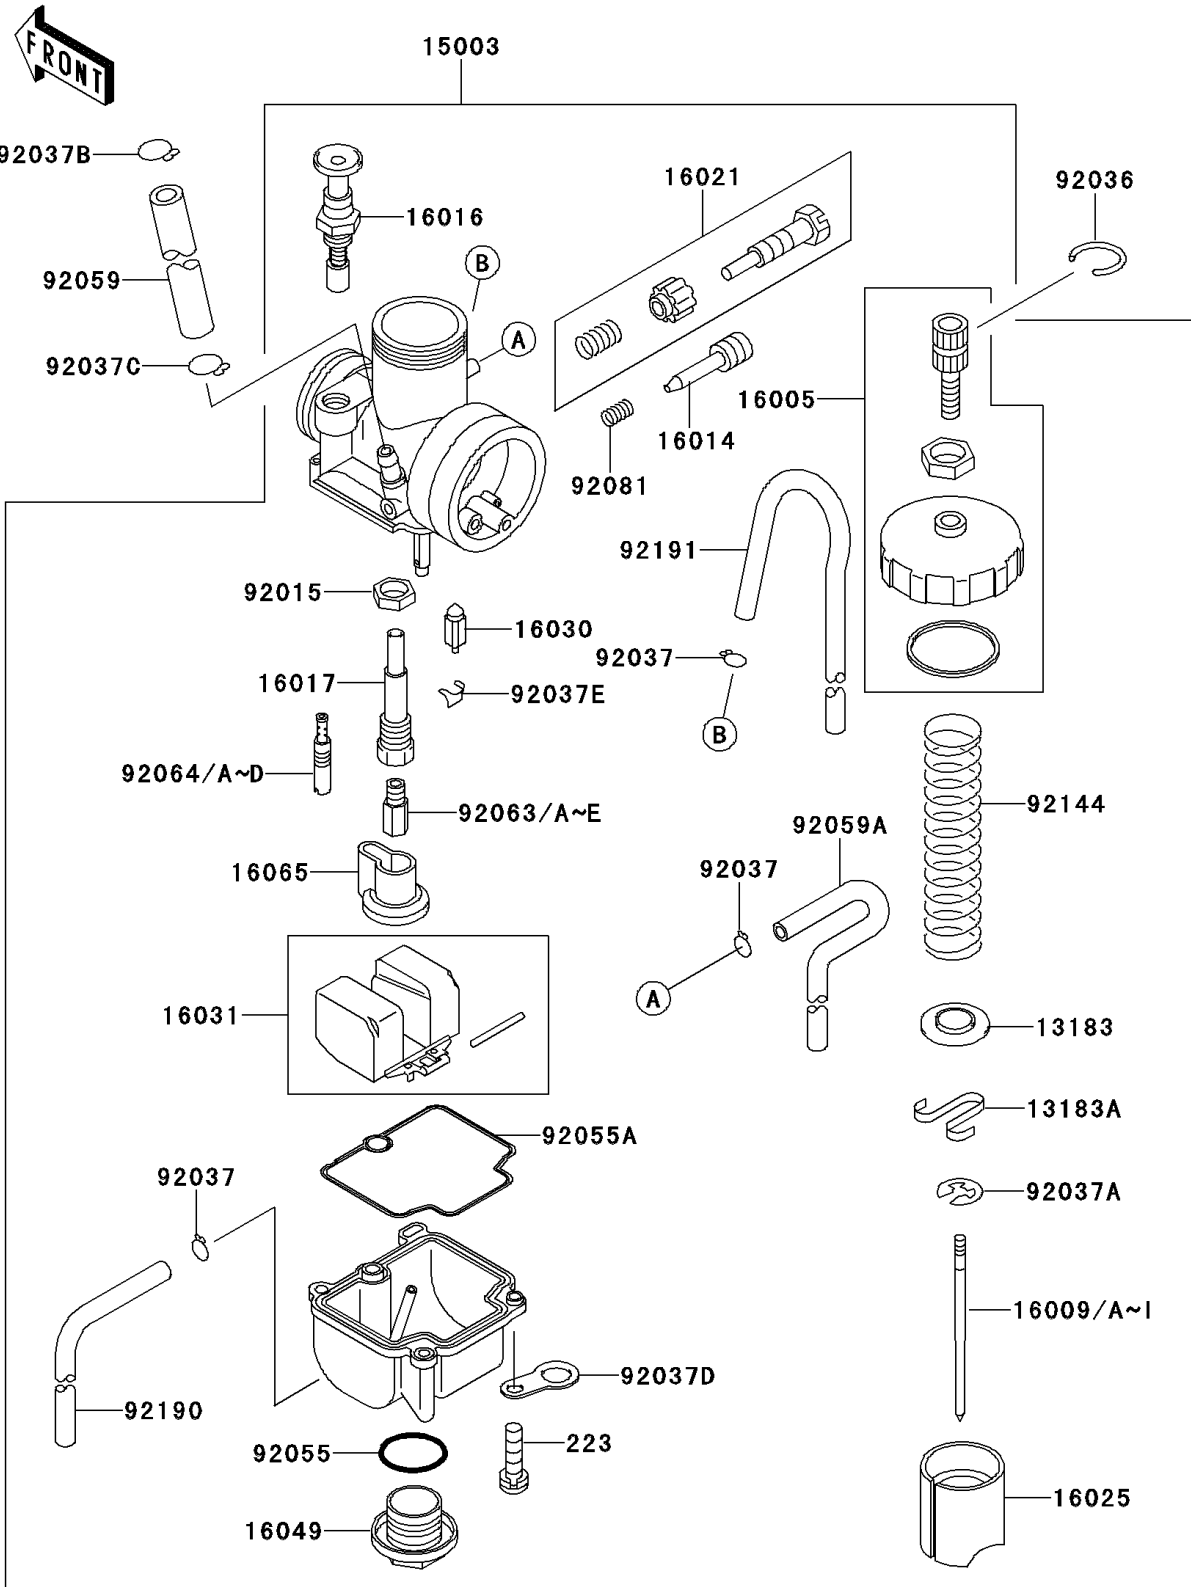

# 1999 KX80 PARTS DIAGRAM

Carburetor

E1611

## Carburetor

ITEM NAME	PART NUMBER	QUANTITY
PLATE (Ref # 13183)	13183-1162	1
PLATE,THROTTLE (Ref # 13183A)	13183-1250	1
CARBURETOR-ASSY (Ref # 15003)	15003-1336	1
TOP-CHAMBER (Ref # 16005)	16005-1077	1
NEEDLE-JET,N5HG (Ref # 16009)	16009-1953	1
NEEDLE-JET,N5HD (Ref # 16009A)	16009-1958	1
NEEDLE-JET,N5HE (Ref # 16009B)	16009-1959	1
NEEDLE-JET,N5HF (Ref # 16009C)	16009-1960	1
NEEDLE-JET,N5HH (Ref # 16009D)	16009-1961	1
NEEDLE-JET,N5JD (Ref # 16009E)	16009-1963	1
NEEDLE-JET,N5JE (Ref # 16009F)	16009-1964	1
NEEDLE-JET,N5JF (Ref # 16009G)	16009-1965	1
NEEDLE-JET,N5JG (Ref # 16009H)	16009-1966	1
NEEDLE-JET,N5JH (Ref # 16009I)	16009-1967	1
SCREW-PILOT AIR (Ref # 16014)	16014-1033	1
PLUNGER,STARTER (Ref # 16016)	16016-1028	1
JET-NEEDLE (Ref # 16017)	16017-1365	1
SCREW-THROTTLE STOP (Ref # 16021)	16021-1166	1
VALVE-THROTTLE,CA3.0 (Ref # 16025)	16025-1162	1
VALVE-FLOAT (Ref # 16030)	16030-1064	1
FLOAT (Ref # 16031)	16031-1083	1
COVER-MAIN JET (Ref # 16049)	16049-1051	1
HOLDER-CARBURETOR (Ref # 16065)	16065-1162	1
NUT (Ref # 92015)	92015-1674	1
RING-SNAP (Ref # 92036)	92036-018	1
CLAMP,TUBE (Ref # 92037)	92037-1396	3
CLAMP,JET NEEDLE (Ref # 92037A)	92037-1401	1
CLAMP,TUBE (Ref # 92037B)	92037-147	1
CLAMP (Ref # 92037C)	92037-1712	1