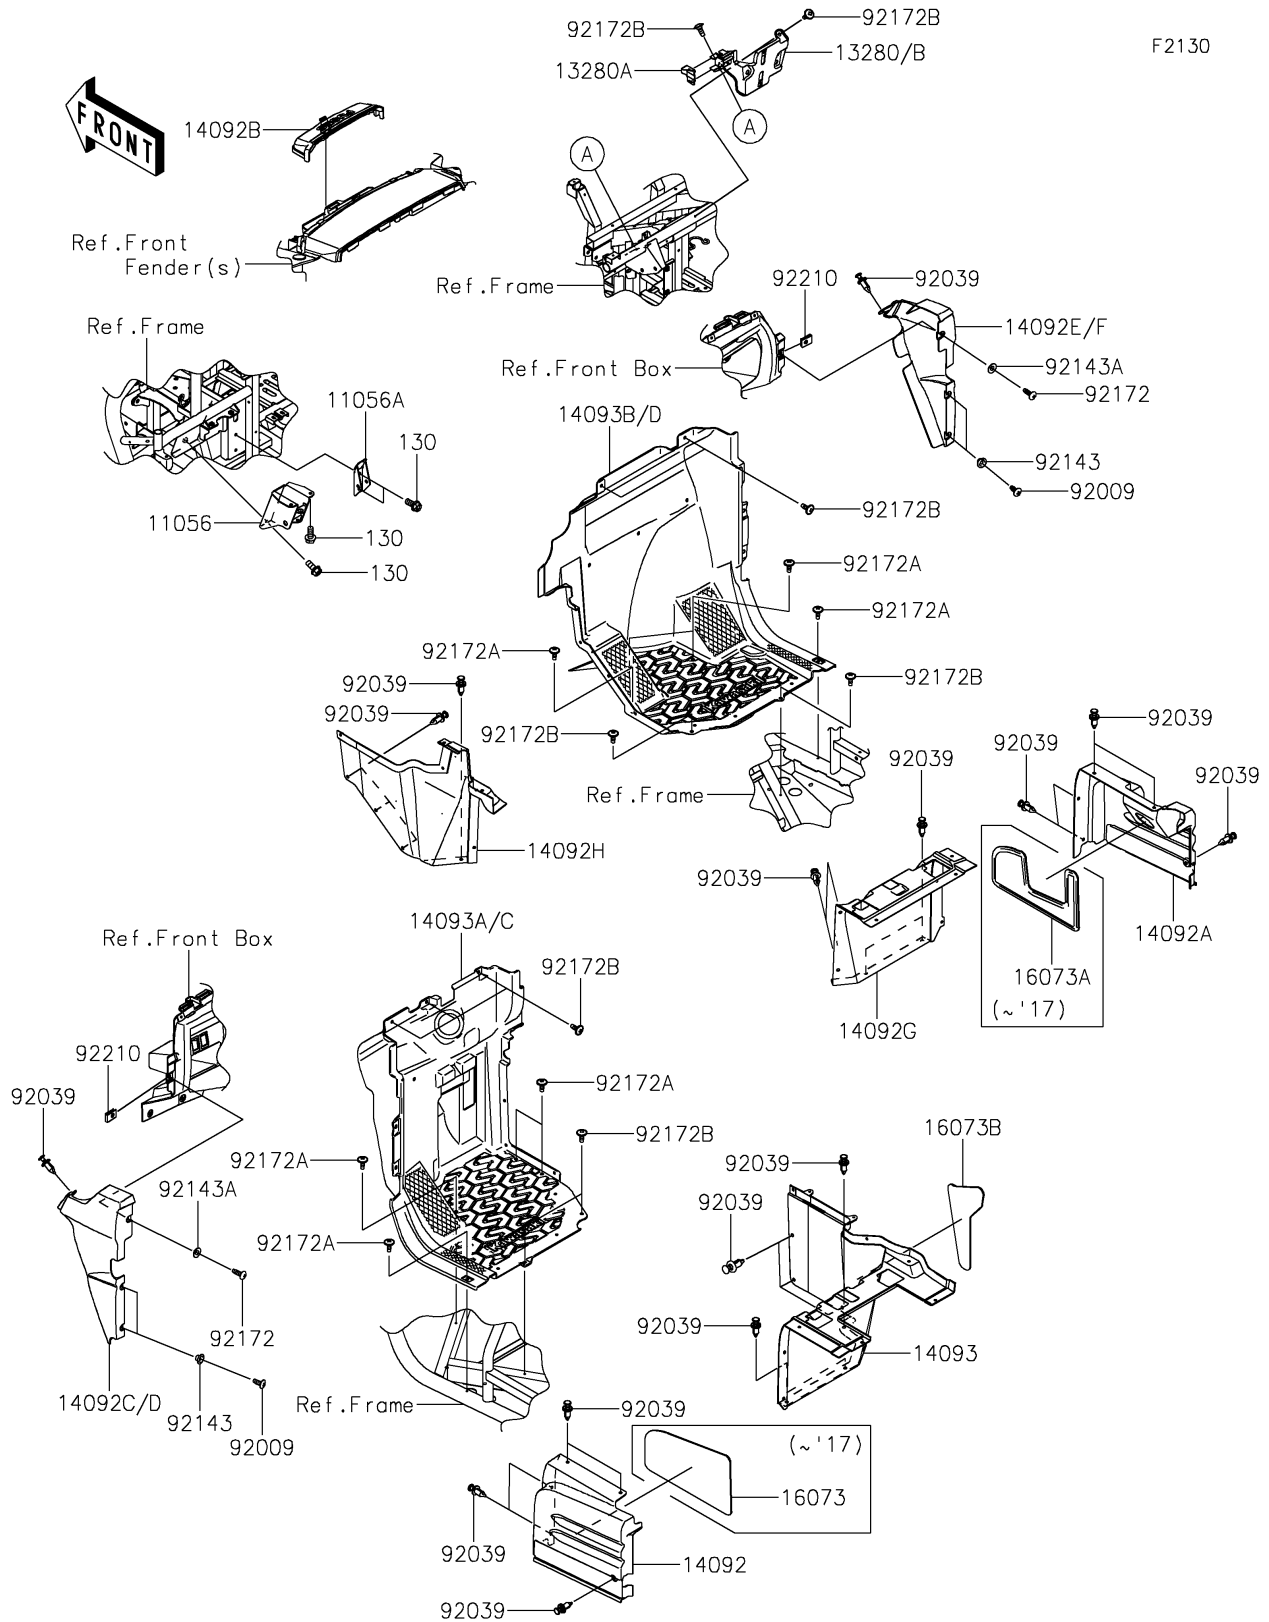

# 2017 TERYX® PARTS DIAGRAM

## Frame Fittings(Front)

F2130

# 2017 TERYX® PARTS LIST

Frame Fittings(Front)

ITEM NAME	PART NUMBER	QUANTITY
-----------	-------------	----------