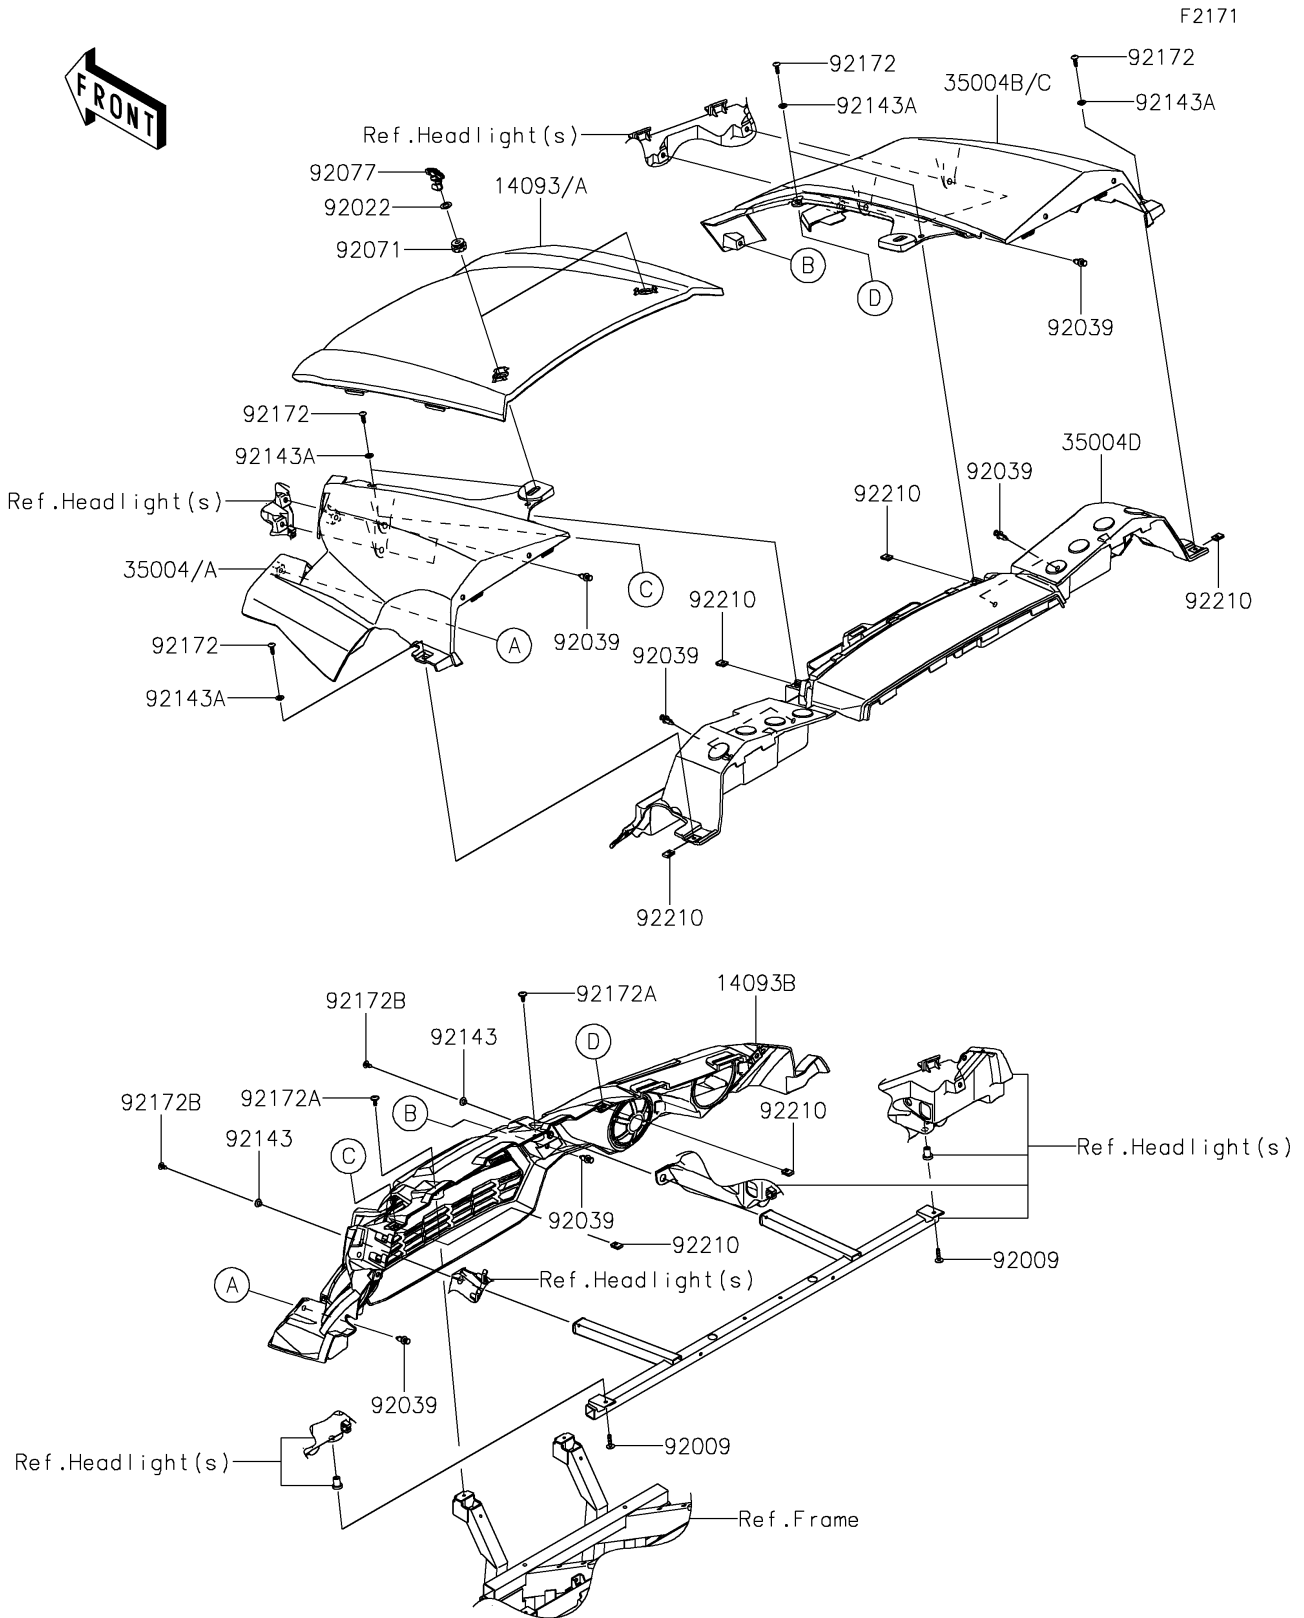

# 2016 TERYX® PARTS DIAGRAM

## Front Fender(s)

## 2016 TERYX® PARTS LIST

### Front Fender(s)

ITEM NAME	PART NUMBER	QUANTITY
COVER,HOOD,B.WHITE (Ref # 14093)	14093-0205-266	1
COVER,FR GRILL (Ref # 14093B)	14093-0233	1
FENDER-FRONT,LH,B.WHITE (Ref # 35004)	35004-0343-266	1
FENDER-FRONT,RH,B.WHITE (Ref # 35004B)	35004-0344-266	1
FENDER-FRONT,RR (Ref # 35004D)	35004-0345	1
SCREW,6X25 (Ref # 92009)	92009-1465	2
WASHER,12.5X22X1.2 (Ref # 92022)	92022-072	2
RIVET (Ref # 92039)	92039-0776	12
GROMMET (Ref # 92071)	92071-0746	2
KNOB (Ref # 92077)	92077-0033	2
COLLAR (Ref # 92143)	92143-1057	2
COLLAR (Ref # 92143A)	92143-1087	6
SCREW,TAPPING,6X20 (Ref # 92172)	92172-0488	6
SCREW,6X16 (Ref # 92172A)	92172-0711	2
SCREW,TAPPING,6X16 (Ref # 92172B)	92172-0739	2
NUT,LEAF SPRING,6MM (Ref # 92210)	92210-0624	6