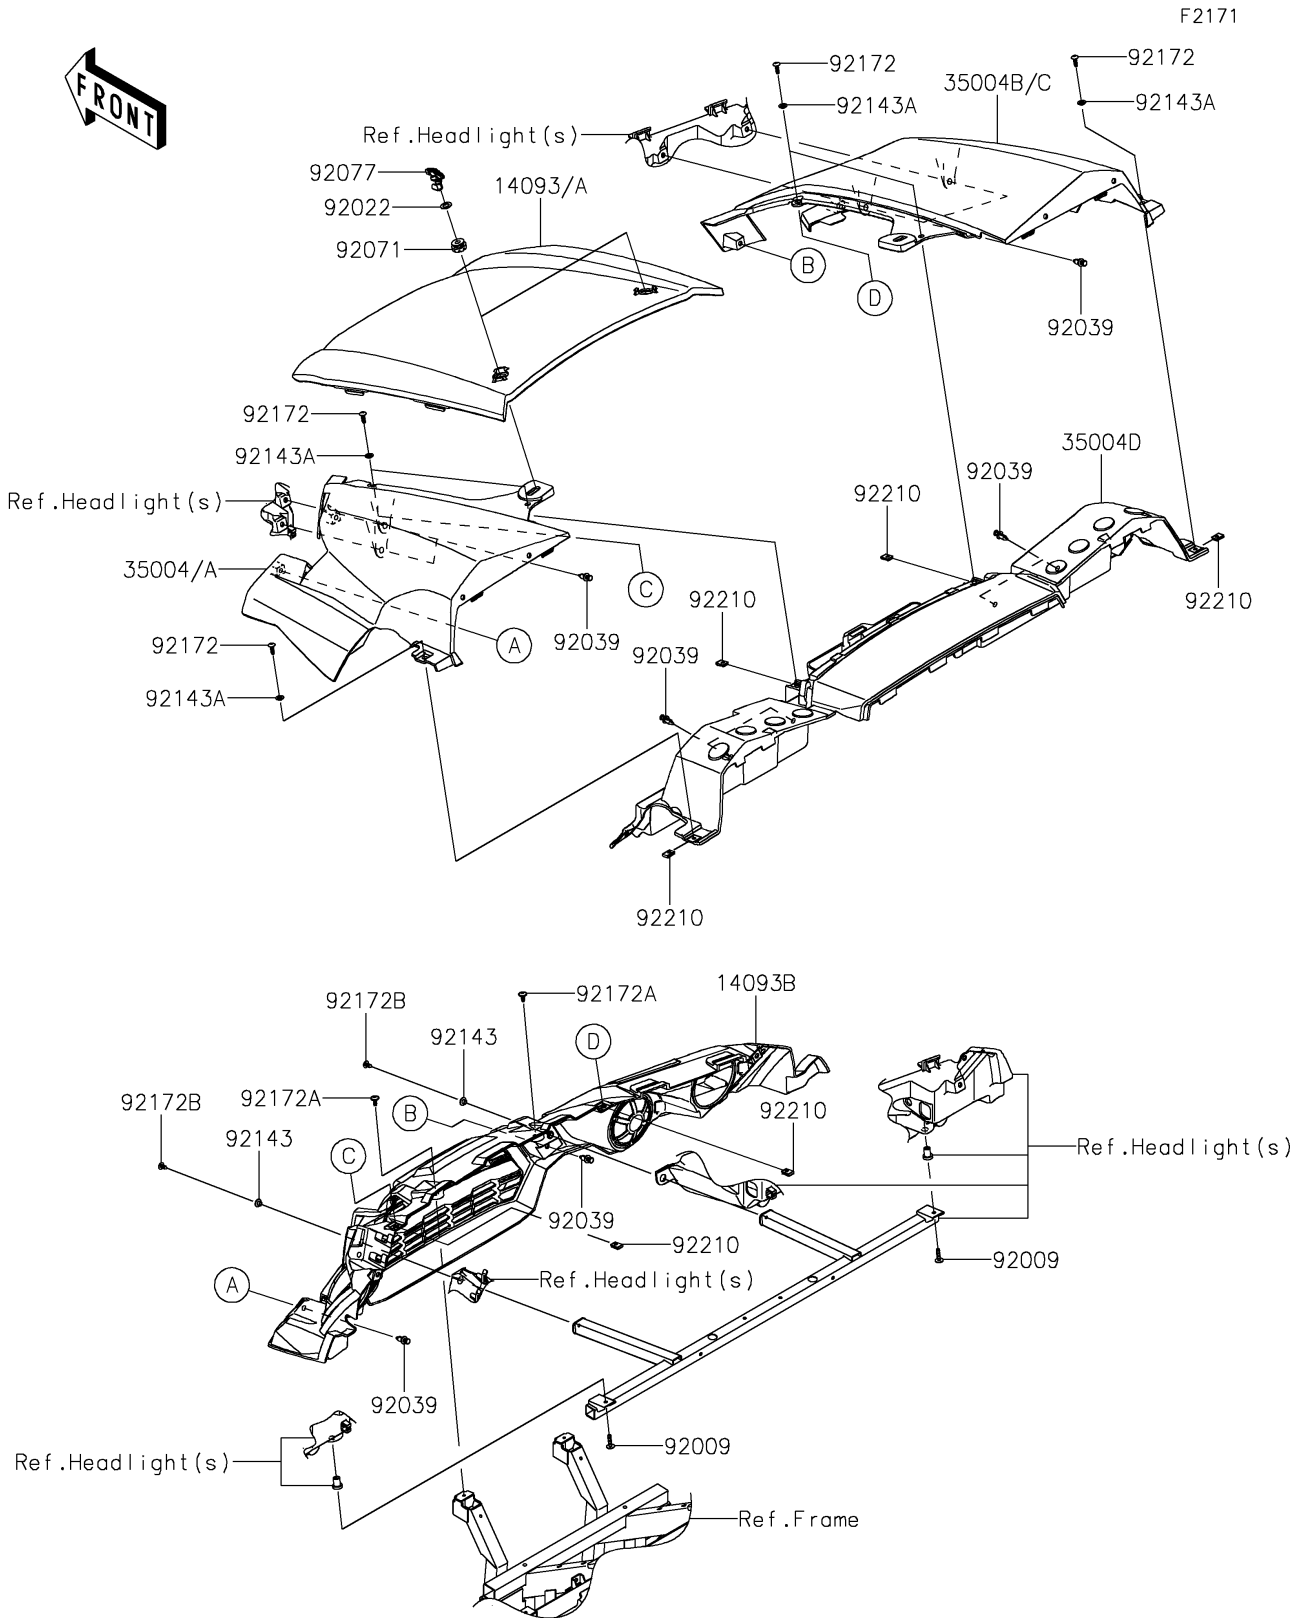

2017 TERYX® PARTS DIAGRAM

Front Fender(s)

2017 TERYX® PARTS LIST

Front Fender(s)

ITEM NAME	PART NUMBER	QUANTITY
COVER,HOOD,S.BLACK (Ref # 14093A)	14093-0205-839	1
COVER,FR GRILL (Ref # 14093B)	14093-0233	1
FENDER-FRONT,LH,S.BLACK (Ref # 35004A)	35004-0343-839	1
FENDER-FRONT,RH,S.BLACK (Ref # 35004C)	35004-0344-839	1
FENDER-FRONT,RR (Ref # 35004D)	35004-0345	1
SCREW,6X25 (Ref # 92009)	92009-1465	2
WASHER,12.5X22X1.2 (Ref # 92022)	92022-072	2
RIVET (Ref # 92039)	92039-0776	12
GROMMET (Ref # 92071)	92071-0746	2
KNOB (Ref # 92077)	92077-0033	2
COLLAR (Ref # 92143)	92143-1057	2
COLLAR (Ref # 92143A)	92143-1087	6
SCREW,TAPPING,6X20 (Ref # 92172)	92172-0488	6
SCREW,6X16 (Ref # 92172A)	92172-0711	2
SCREW,TAPPING,6X16 (Ref # 92172B)	92172-0739	2
NUT,LEAF SPRING,6MM (Ref # 92210)	92210-0624	6