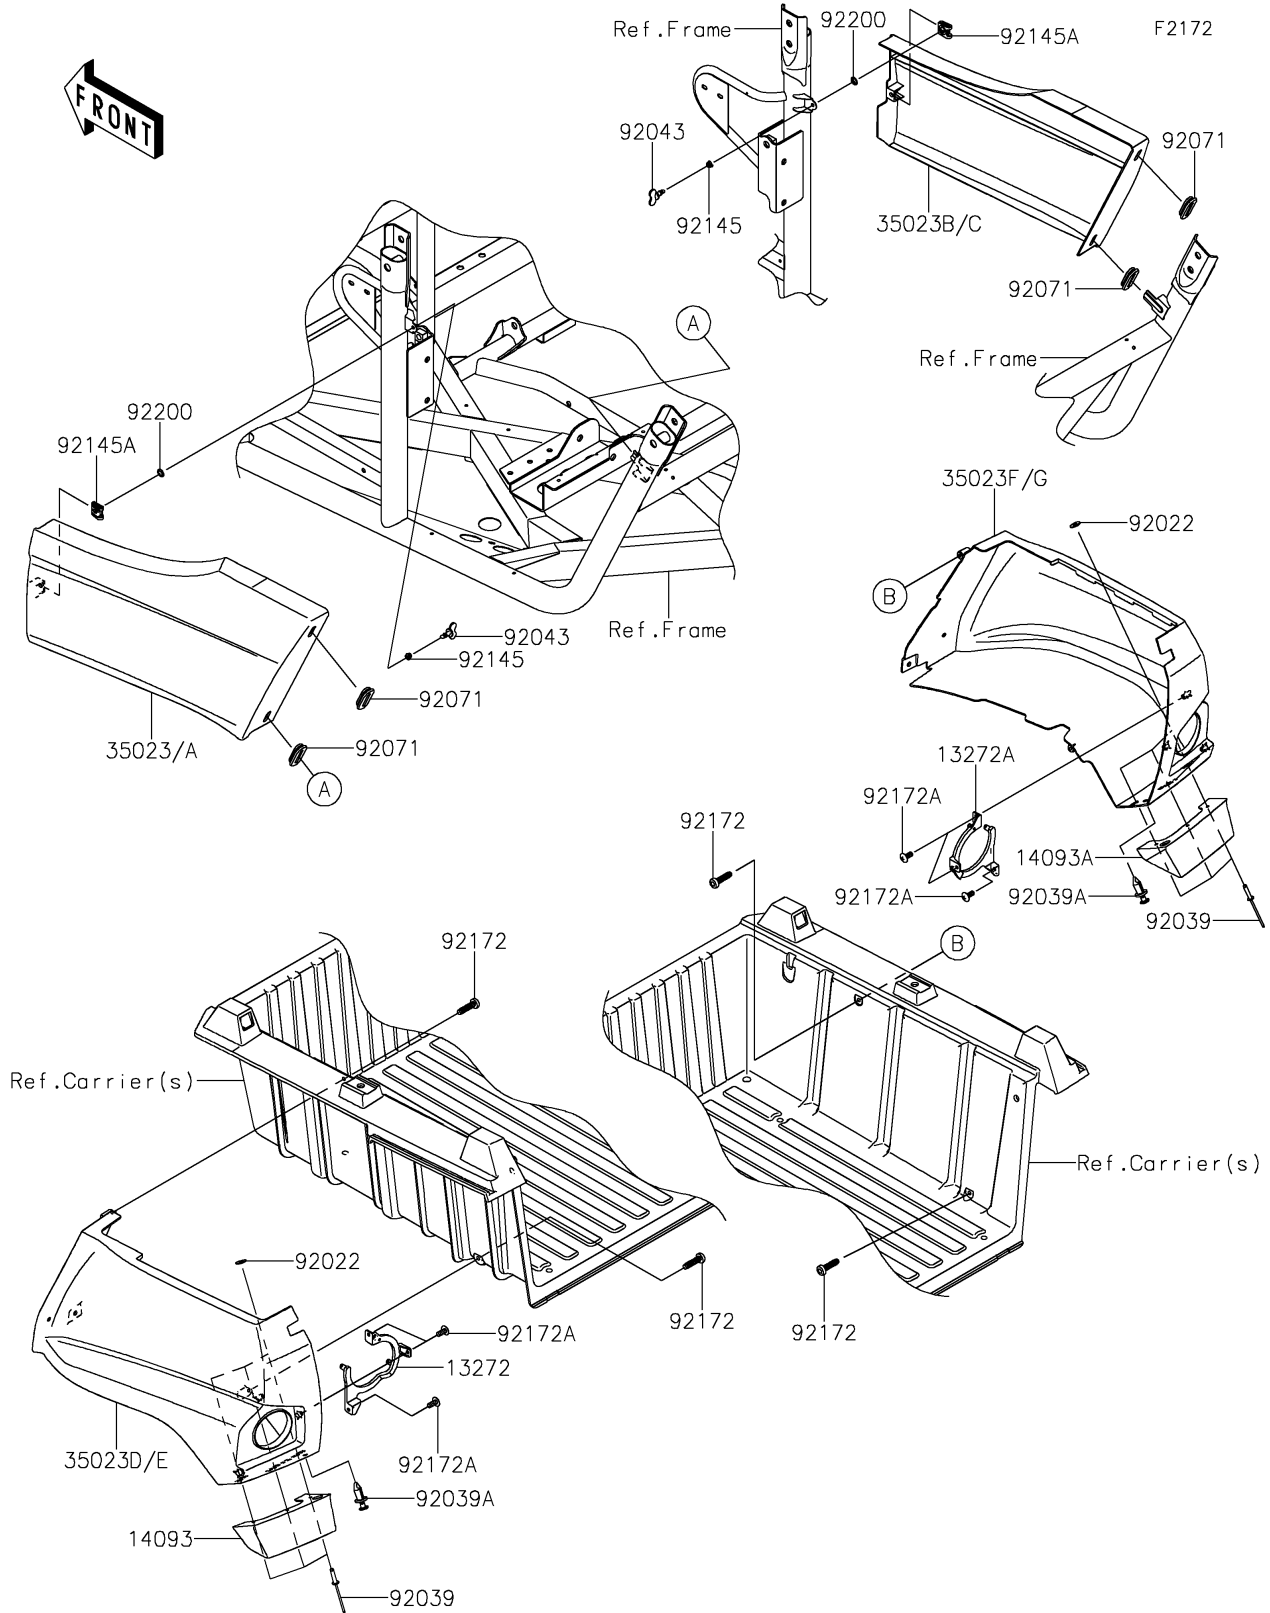

2019 TERYX® PARTS DIAGRAM

Rear Fender(s)

2019 TERYX® PARTS LIST

Rear Fender(s)

ITEM NAME	PART NUMBER	QUANTITY
PLATE,TAILLIGHT MOUNT,LH (Ref # 13272)	13272-1481	1
PLATE,TAILLIGHT MOUNT,RH (Ref # 13272A)	13272-1482	1
COVER,MUD GUARD,LH (Ref # 14093)	14093-0001	1
COVER,MUD GUARD,RH (Ref # 14093A)	14093-0002	1
FENDER-REAR,FR,LH,S.BLACK (Ref # 35023A)	35023-0366-839	1
FENDER-REAR,FR,RH,S.BLACK (Ref # 35023C)	35023-0367-839	1
FENDER-REAR,RR,LH,S.BLACK (Ref # 35023E)	35023-0368-839	1
FENDER-REAR,RR,RH,S.BLACK (Ref # 35023G)	35023-0369-839	1
WASHER,5.2X13X1 (Ref # 92022)	92022-1380	6
RIVET,5X23.3 (Ref # 92039)	92039-0769	6
RIVET (Ref # 92039A)	92039-0776	2
PIN,WINGED,240 (Ref # 92043)	92043-0779	2
GROMMET (Ref # 92071)	92071-1187	4
SPRING (Ref # 92145)	92145-0905	2
SPRING,CLIP (Ref # 92145A)	92145-0906	2
SCREW (Ref # 92172)	92172-0886	4
SCREW,5X12 (Ref # 92172A)	92172-3714	6
WASHER (Ref # 92200)	92200-0800	2