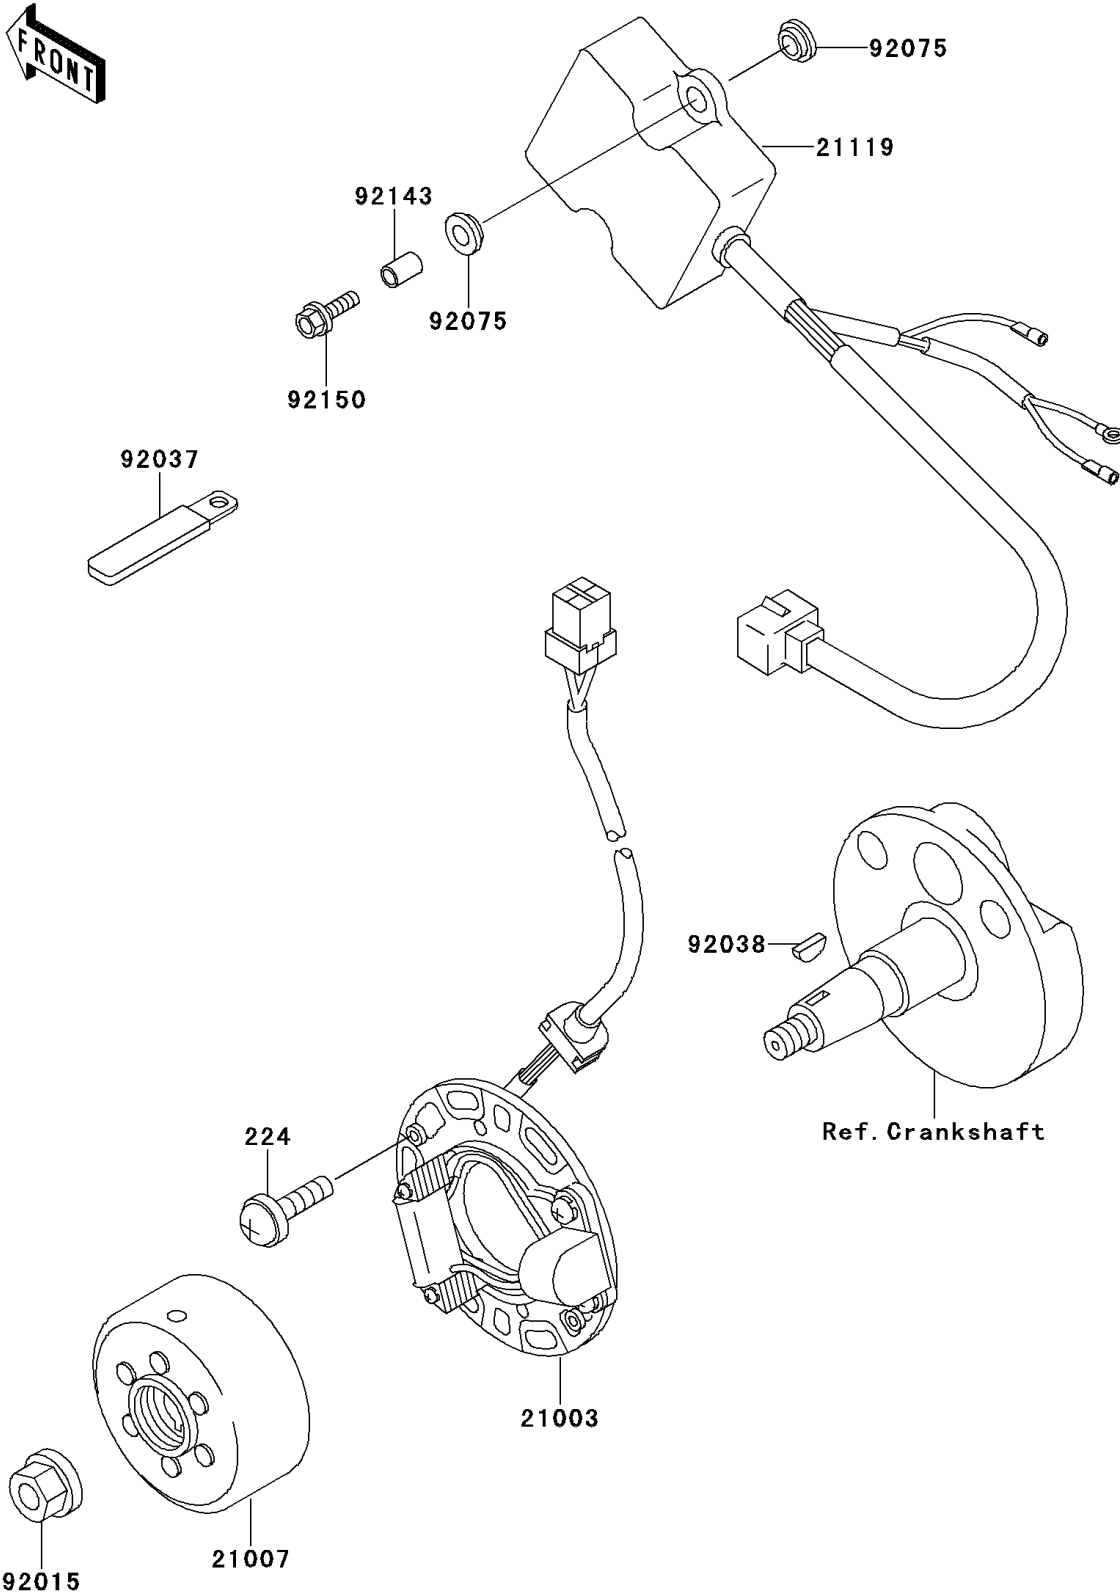

1998 KX80 PARTS DIAGRAM

Generator

E1810

1998 KX80 PARTS LIST

Generator

ITEM NAME	PART NUMBER	QUANTITY
SCREW-PAN-WP-CROS (Ref # 224)	224B0614	2
STATOR (Ref # 21003)	21003-1317	1
ROTOR,MAGNETO (Ref # 21007)	21007-1239	1
IGNITER (Ref # 21119)	21119-1498	1
NUT,FLANGED,10MM (Ref # 92015)	92015-077	1
CLAMP,WIRING HARNESS,L=60 (Ref # 92037)	92037-1069	1
KEY,WOODRUFF (Ref # 92038)	92038-001	1
DAMPER,8MM (Ref # 92075)	92075-1138	4
COLLAR,6X8.5X13 (Ref # 92143)	92143-3715	2
BOLT,6X20 (Ref # 92150)	92150-1339	2